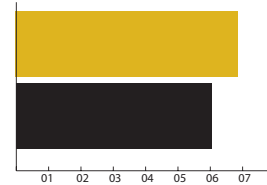

#ZOUSTATS

Freshman forward **Kevin Puryear** ranks third in the Southeastern Conference with his 86.2-percent free throw shooting mark in SEC games. Puryear has connected on 25-of-29 foul shots.

The Tigers are averaging 67.8 points per game through 18 games this season, bettering its 60.5 average from a season ago.