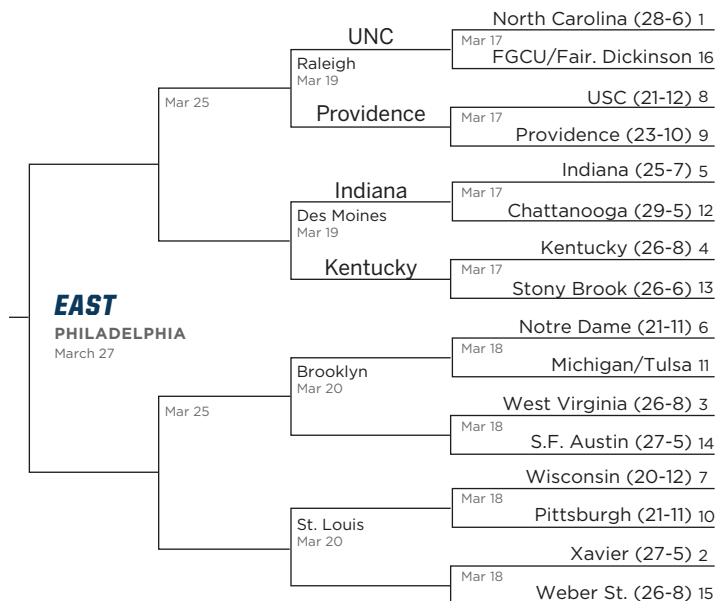

- Senior walk-on **Ryan Burton** played 10 minutes against Rutgers and scored a career-high six points on a pair of 3-point field goals. He also hit a 3-pointer against Northwestern. Freshman walk-on **Harrison Niego** played seven minutes at home against Iowa and had a basket and took a charge. He has averaged 4.6 minutes in the last five games. Former manager **Jackson Tharp** is now on the 2015-16 roster. Tharp has been an undergraduate manager at IU since the 2012. He had an assist in his first game against Illinois.

THE TOURNAMENT FIELD

IU is 1st in effective field goal percentage (59.0) and field goal percentage (50.5), 3rd in 3-pointers made per game (9.9), 4th in 3-point field goals made (316), 2nd in scoring (82.8), 4th in 3-point field goal percentage (41.9), and 4th in two-point field goal percentage (56.4).

SHOW ME

Missouri natives and freshmen **OG Anunoby** (Jefferson City) and **Juwan Morgan** (Waynesville) combined to shoot 55.4% from the field and 45.1% from the 3-point line in Big Ten play this season and have helped IU to the second rated defense in league games.

DID YOU KNOW

The Hoosiers 23 regular season wins over ranked teams since the 2011-12 season are the second-most in the country.

EAST REGION