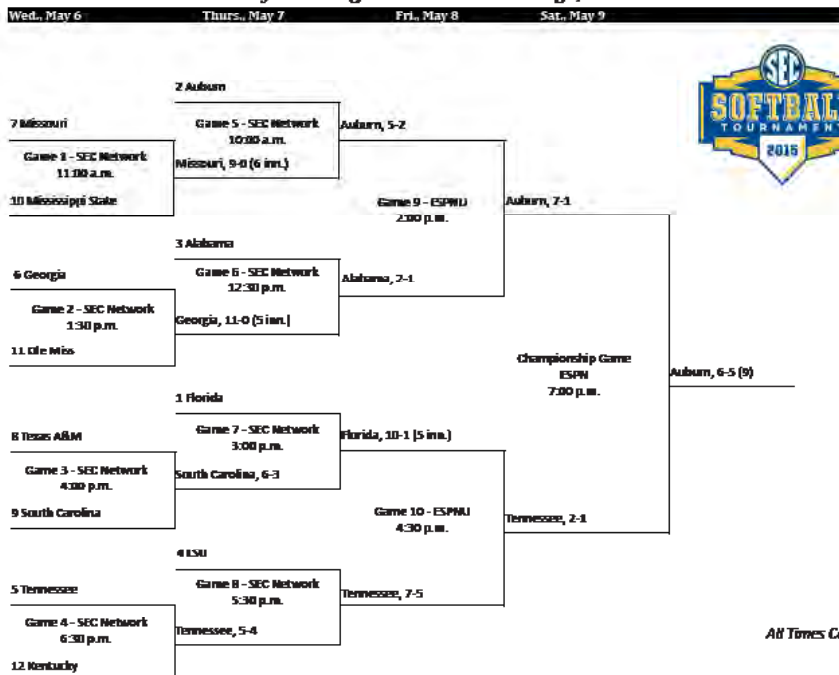

Feb. 22, 2016

Player of the Week: Rylee Pierce (Mizzou)
Pitcher of the Week: Chelsea Wilkinson (Georgia)
Freshman of the Week: Katie Reed (Kentucky)

March 1, 2016

Player of the Week: Kasey Cooper (Auburn)
Pitcher of the Week: Alexis Osorio (Alabama)
Freshman of the Week: Samantha Show (TAMU)

March 7, 2016

Player of the Week:
Pitcher of the Week:
Freshman of the Week:

March 14, 2016

Player of the Week:
Pitcher of the Week:
Freshman of the Week:

March 21, 2016

Player of the Week:
Pitcher of the Week:
Freshman of the Week:

March 28, 2016

Player of the Week:
Pitcher of the Week:
Freshman of the Week:

April 4, 2016

Player of the Week:
Pitcher of the Week:
Freshman of the Week:

April 11, 2016

Player of the Week:
Pitcher of the Week:
Freshman of the Week:

April 18, 2016

Player of the Week:
Pitcher of the Week:
Freshman of the Week:

April 25, 2016

Player of the Week:
Pitcher of the Week:
Freshman of the Week:

May 2, 2016

Player of the Week:
Pitcher of the Week:
Freshman of the Week:

SEC TEAMS IN 2015 NCAA SUPER REGIONALS

No. 1 Florida - National Champions

No. 4 Auburn - WCWS

No. 5 LSU - WCWS

No. 6 Alabama - WCWS

No. 8 Tennessee - WCWS

No. 10 Missouri - NCAA Los Angeles Super Regional

No. 14 Georgia - NCAA Ann Arbor Super Regional

Kentucky - NCAA Gainesville Super Regional

2015 SEC Softball Tournament May 6-9 • Tiger Park • Baton Rouge, La.