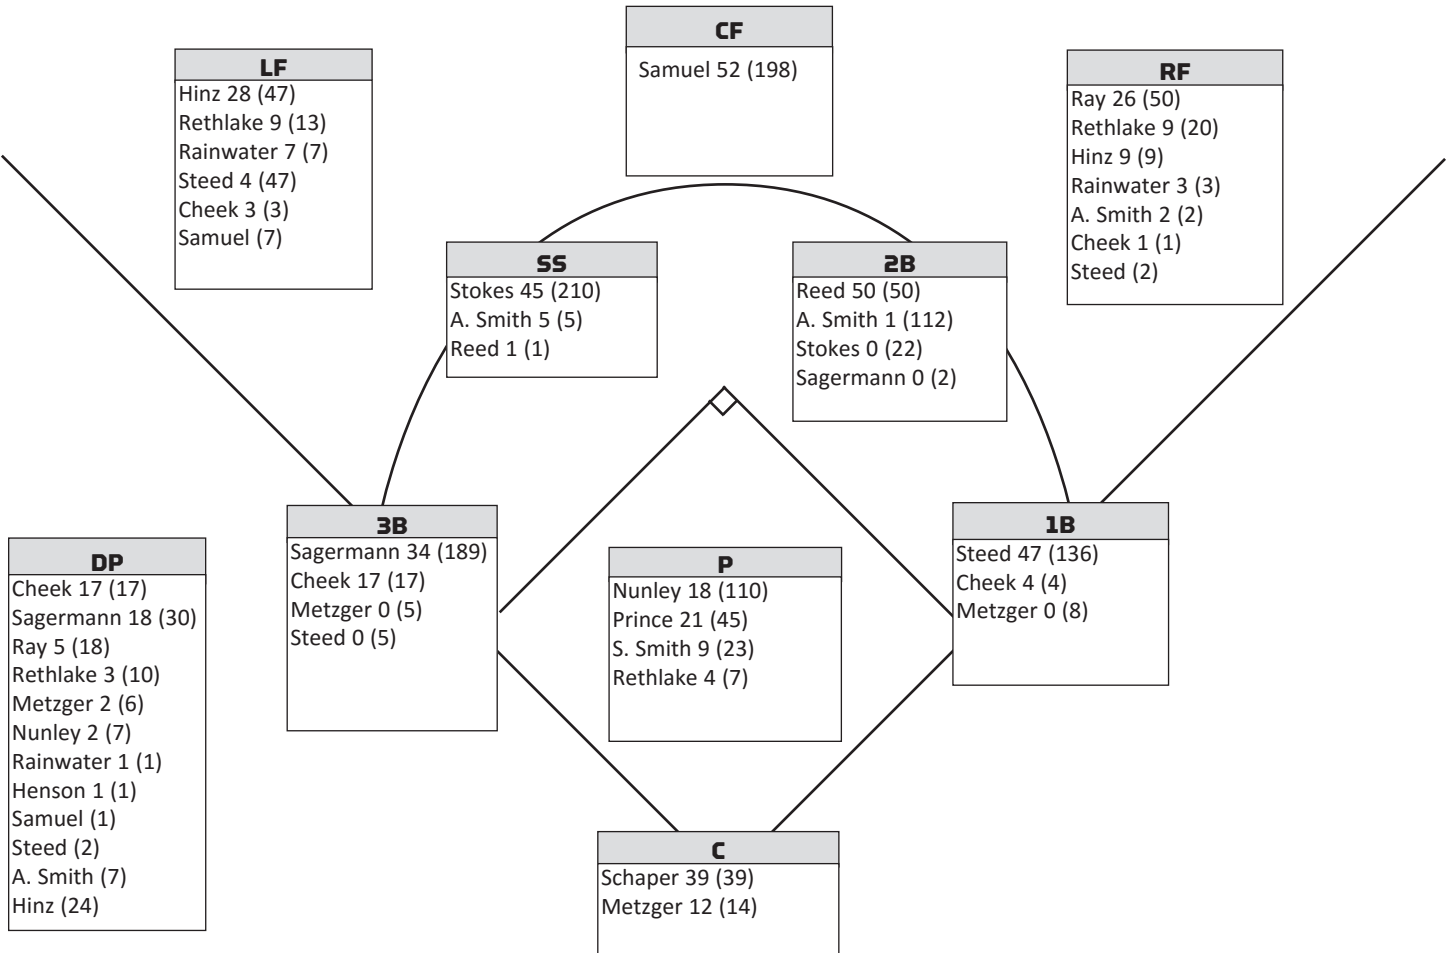

KENTUCKY SOFTBALL 2016 | WEEK 13

2016 STARTS BY BATTING ORDER

Player	1	2	3	4	5	6	7	8	9
Christian Stokes	2	.	1	3	7	11	8	4	9
Ansley Smith	.	.	.	.	.	.	1	3	3
Maisie Steed	29	3	.	.	1	2	.	7	9
Nikki Sagermann	1	4	18	5	16	2	2	1	.
Sylver Samuel	16	24	.	.	.	.	.	.	11
Breanne Ray	.	.	.	.	9	3	17	.	.
Brooklin Hinz	.	.	.	15	12	14	3	.	.
Kelsey Nunley	.	.	.	.	.	1	3	.	.
Rachael Metzger	.	.	.	.	.	1	6	6	.
Meagan Prince	.	.	.	.	.	.	.	.	.
Erin Rethlake	.	.	.	.	.	.	.	9	9
Shannon Smith	.	.	.	.	.	.	.	.	.
Sarah Rainwater	.	.	.	.	.	2	2	2	.
Jenny Schaper	.	.	.	.	1	10	9	17	1
Abbey Cheek	.	.	14	28	4	4	.	1	.
Kelsee Henson	.	.	.	.	.	.	.	1	1
Katie Reed	3	20	18	.	1	1	.	.	8
Hannah Huffman	.	.	.	.	.	.	.	.	.
Madison Kearschner	.	.	.	.	.	.	.	.	.

STARTS BY POSITION IN 2016 (CAREER)