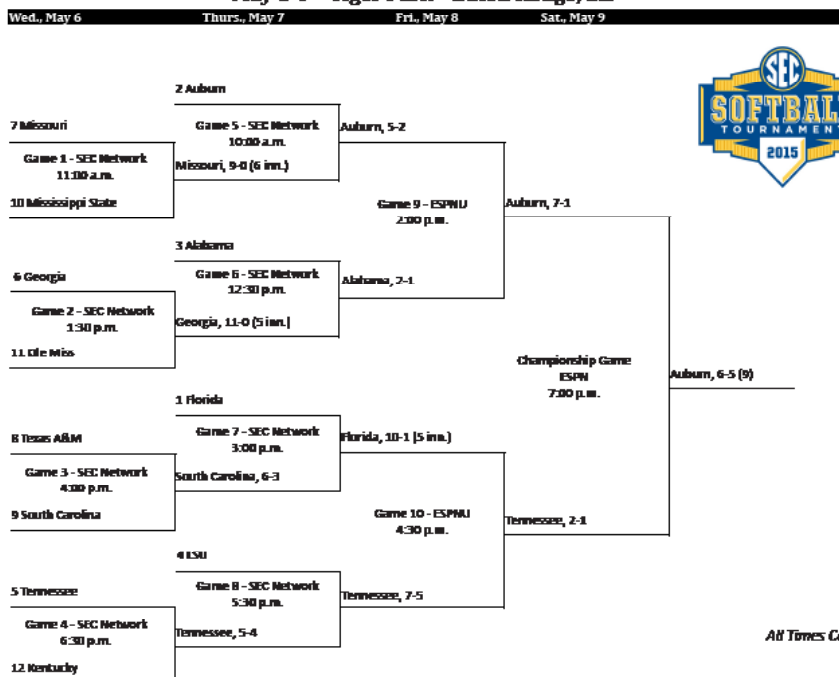

April 4, 2016

Player of the Week: Ashley Walters (Texas A&M)
Pitcher of the Week: Sydney Littlejohn (Alabama)
Freshman of the Week: Reagan Dykes (Alabama)

April 11, 2016

Player of the Week: Rainey Gaffin (Tennessee)
Pitcher of the Week: Kelsey Nunley (Kentucky)
Freshman of the Week: Alyssa DiCarlo (Georgia)

April 18, 2016

Player of the Week: Jade Rhoades (Auburn)
Pitcher of the Week: Kelsey Nunley (Kentucky)
Freshman of the Week: Matty Moss (Tennessee)

April 25, 2016

Player of the Week: Emily Carosone (Auburn) and Emily Crane (Missouri)
Pitcher of the Week: Delanie Gourley (Florida)
Freshman of the Week: Amanda Lorenz (Florida)

May 2, 2016

Player of the Week: Savannah Jaquish (LSU)
Pitcher of the Week: Madi Osias (Ole Miss)
Freshman of the Week: Kylan Becker (Ole Miss)

Postseason Awards:

Player of the Year:
Pitcher of the Year:
Freshman of the Year:
Utility Player of the Year:
Coach of the Year:
Academic Scholar Athlete of the Year:

SEC TEAMS IN 2015 NCAA SUPER REGIONALS

No. 1 Florida - National Champions

No. 4 Auburn - WCWS

No. 5 LSU - WCWS

No. 6 Alabama - WCWS

No. 8 Tennessee - WCWS

No. 10 Missouri - NCAA Los Angeles Super Regional

No. 14 Georgia - NCAA Ann Arbor Super Regional

Kentucky - NCAA Gainesville Super Regional

2015 SEC Softball Tournament May 6-9 • Tiger Park • Baton Rouge, La.

All Times Central