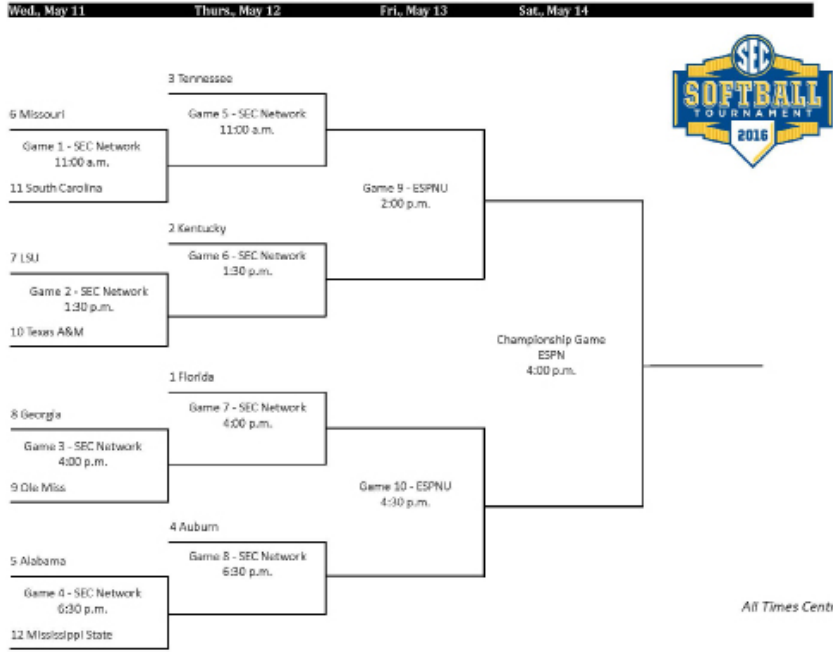

1. **March 14, 2016**
   Player of the Week: Bianka Bell (LSU)
   Pitcher of the Week: Meagan Prince (Kentucky)
   Freshman of the Week: Alyssa DiCarlo (Georgia)
2. **March 21, 2016**
   Player of the Week: Ansley Ard (South Carolina)
   Pitcher of the Week: Paige Lowary (Missouri)
   Freshman of the Week: Kelly Barnhill (Florida)
3. **March 28, 2016**
   Player of the Week: Jade Rhodes (Auburn)
   Pitcher of the Week: Alesha Ocasio (Florida)
   Freshman of the Week: Alyssa DiCarlo (Georgia)
4. **April 4, 2016**
   Player of the Week: Ashley Walters (Texas A&M)
   Pitcher of the Week: Sydney Littlejohn (Alabama)
   Freshman of the Week: Reagan Dykes (Alabama)
5. **April 11, 2016**
   Player of the Week: Rainey Gaffin (Tennessee)
   Pitcher of the Week: Kelsey Nunley (Kentucky)
   Freshman of the Week: Alyssa DiCarlo (Georgia)
6. **April 18, 2016**
   Player of the Week: Jade Rhoades (Auburn)
   Pitcher of the Week: Kelsey Nunley (Kentucky)
   Freshman of the Week: Matty Moss (Tennessee)

2016 SEC Softball Tournament May 11-14 • Nusz Park • Starkville, Miss.

All Times Central.

1. **April 25, 2016**
   Player of the Week: Emily Carosone (Auburn) and Emily Crane (Missouri)
   Pitcher of the Week: Delanie Gourley (Florida)
   Freshman of the Week: Amanda Lorenz (Florida)
2. **May 2, 2016**
   Player of the Week: Savanah Jaquish (LSU)
   Pitcher of the Week: Madi Osias (Ole Miss)
   Freshman of the Week: Kylan Becker (Ole Miss)
3. **May 9, 2016**
   Player of the Week: Keeli Milligan, Texas A&M
   Pitcher of the Week: Sydney Smith, LSU
   Freshman of the Week: Kelly Barnhill, Florida

Postseason Awards (May 10):
Player of the Year: Kasey Cooper, Auburn
Pitcher of the Year: Kelsey Nunley, Kentucky
Freshman of the Year: Amanda Lorenz, Florida
Coach of the Year: Rachel Lawson, Kentucky
Academic Scholar Athlete of the Year: Kasey Cooper, Auburn