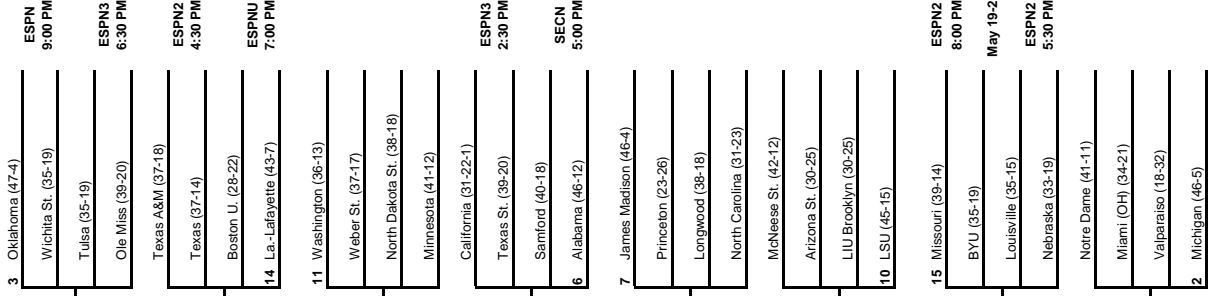

ALL GAME TIMES ARE EASTERN STANDARD TIME.
All ESPN games are also available on WatchESPN.