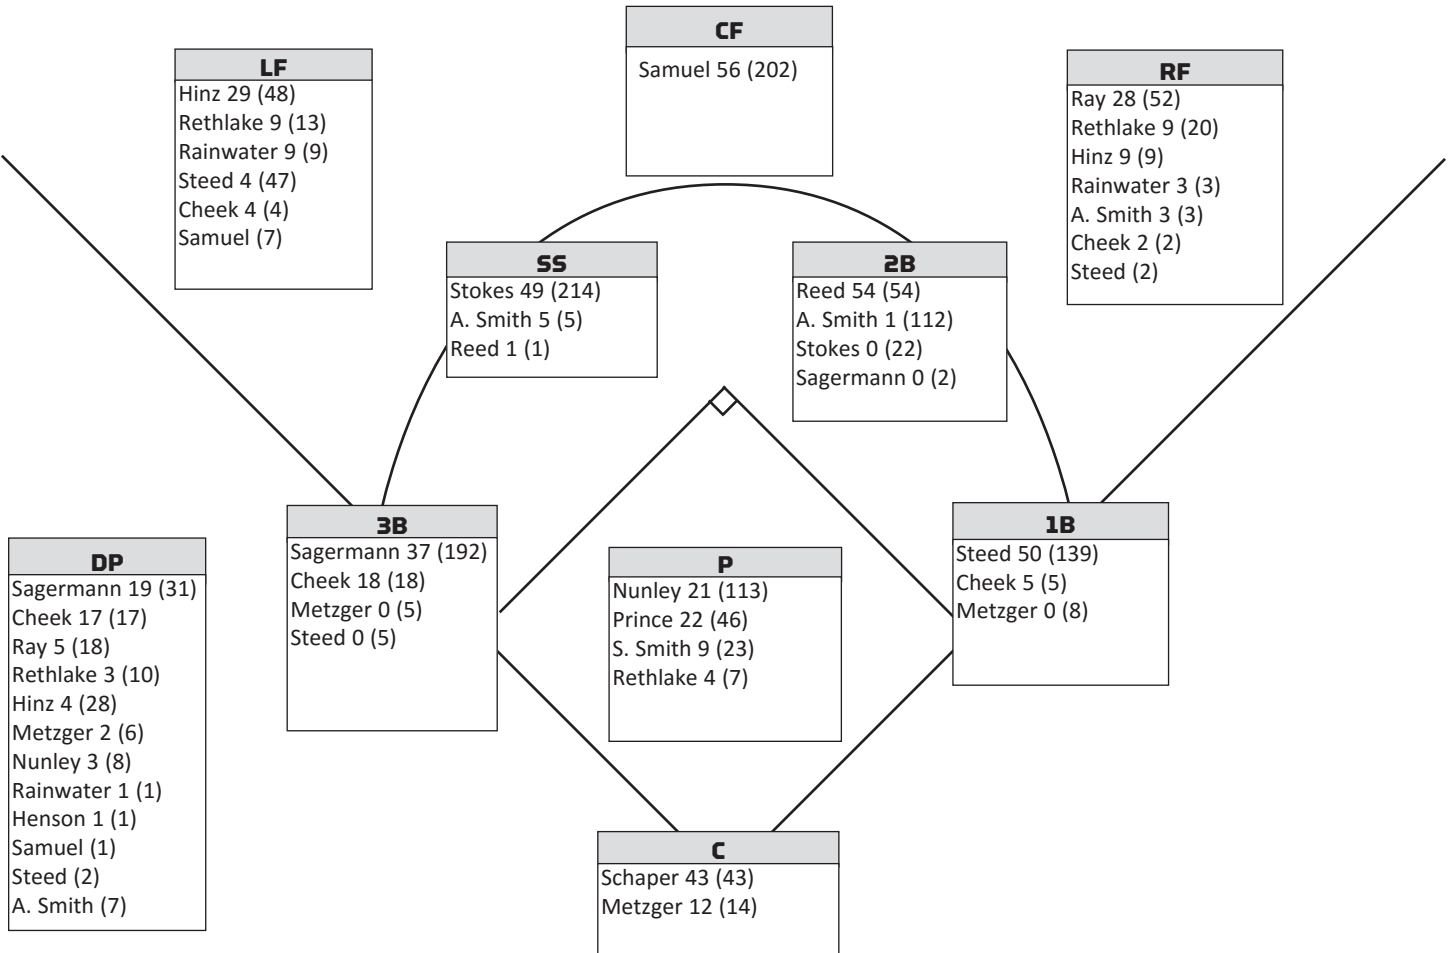

KENTUCKY SOFTBALL 2016 | NCAA LEXINGTON REGIONAL

2016 STARTS BY BATTING ORDER

Player	1	2	3	4	5	6	7	8	9
Christian Stokes	2	.	1	3	7	14	8	5	9
Ansley Smith	.	.	.	.	.	.	1	4	3
Maisie Steed	29	3	.	.	1	2	1	9	9
Nikki Sagermann	1	8	18	5	16	2	2	1	.
Sylver Samuel	20	24	.	.	.	.	.	.	11
Breanne Ray	.	.	.	.	10	3	18	.	.
Brooklin Hinz	.	.	.	18	12	14	3	.	.
Kelsey Nunley	.	.	.	.	1	1	5	.	.
Rachael Metzger	.	.	.	.	.	1	6	6	.
Meagan Prince	.	.	.	.	.	.	.	.	.
Erin Rethlake	.	.	.	.	.	.	.	9	9
Shannon Smith	.	.	.	.	.	.	.	.	.
Sarah Rainwater	.	.	.	.	.	2	2	2	.
Jenny Schaper	.	.	.	1	3	11	9	17	1
Abbey Cheek	.	.	18	28	4	4	.	1	.
Kelsee Henson	.	.	.	.	.	.	.	1	1
Katie Reed	3	20	18	.	1	1	.	.	12
Hannah Huffman	.	.	.	.	.	.	.	.	.
Madison Kearschner	.	.	.	.	.	.	.	.	.

STARTS BY POSITION IN 2016 (CAREER)