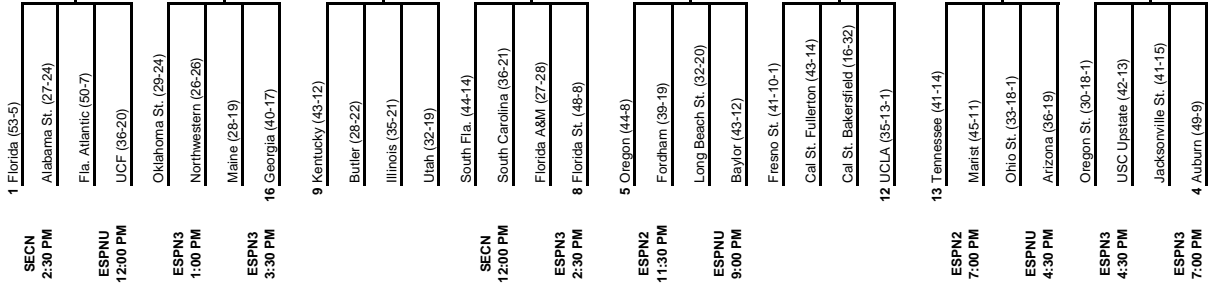

2016 NCAA Division I SOFTBALL CHAMPIONSHIP

REGIONALS
May 20-22

SUPER REGIONALS
May 26-29

SUPER REGIONALS
May 26-29

REGIONALS
May 20-22

Women's College World Series
June 2-8

Women's College World Series Teams

1. 1 _____
2. 2 _____
3. 3 _____
4. 4 _____
5. 5 _____
6. 6 _____
7. 7 _____
8. 8 _____