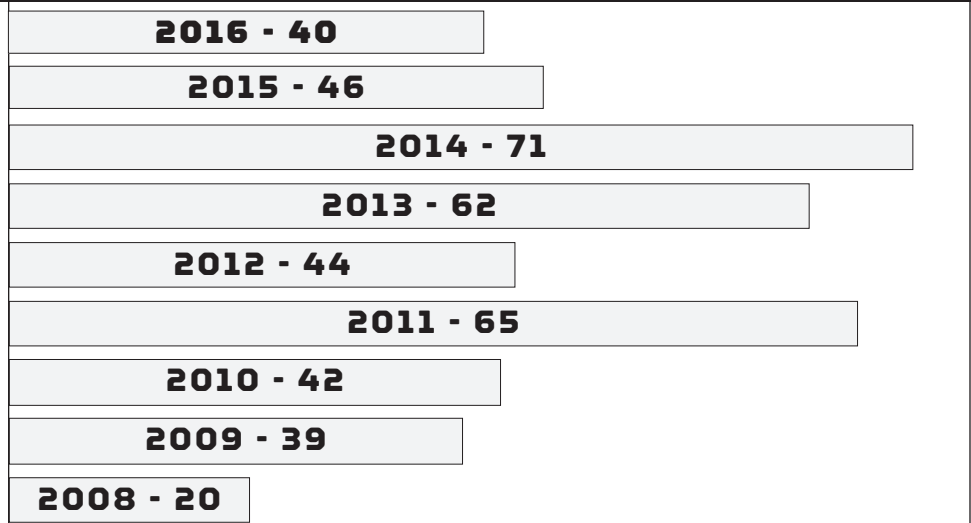

KENTUCKY HOME RUN TRACKER UNDER COACH KRISTINE HIMES