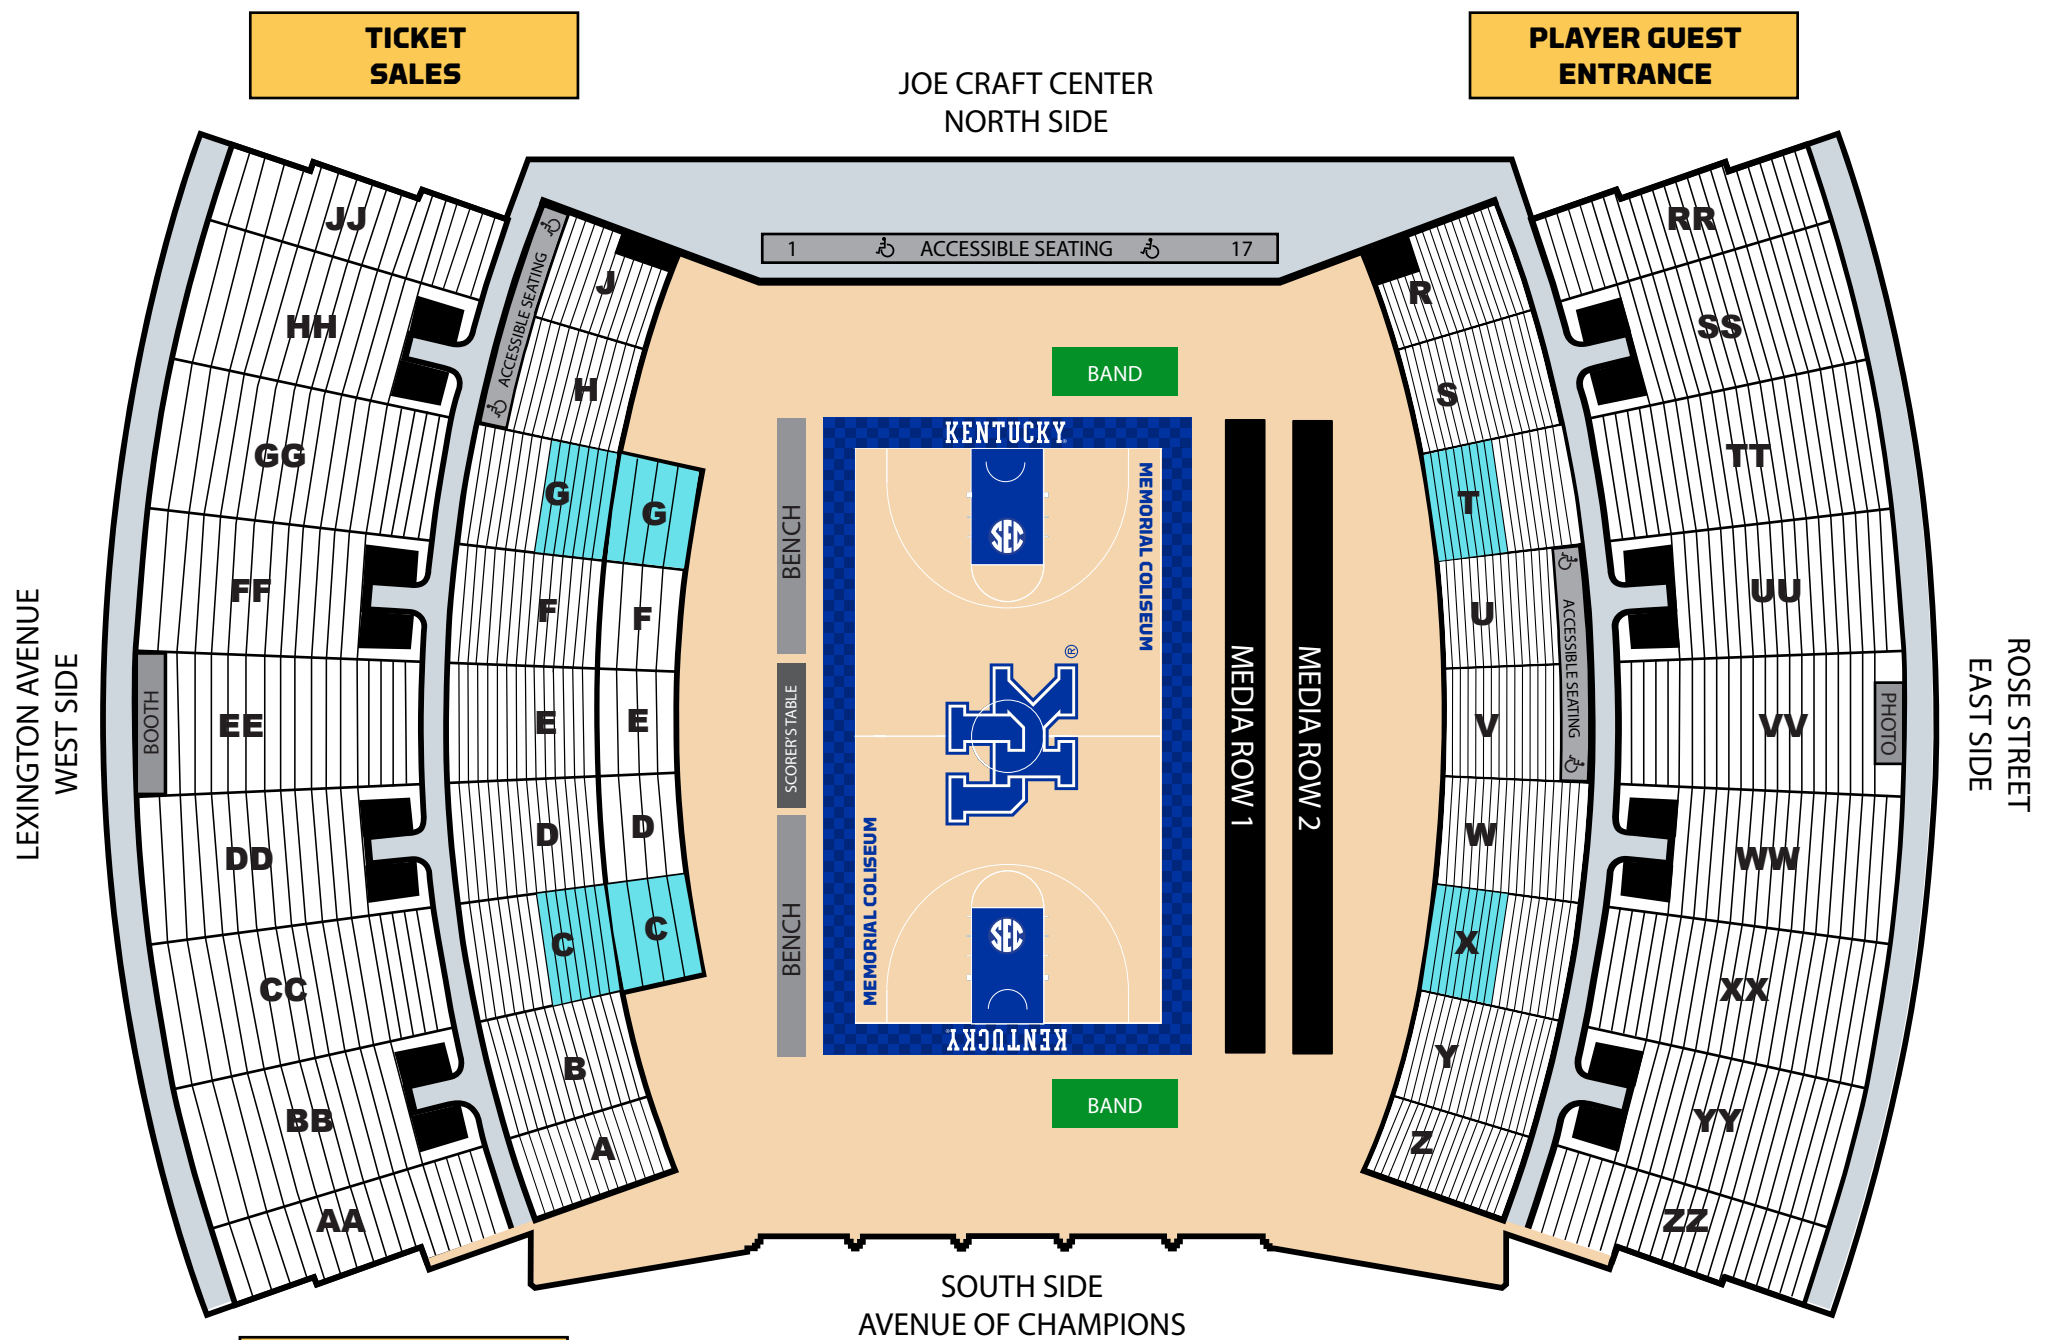

NCAA FIRST & SECOND ROUNDS

MEMORIAL COLISEUM | LEXINGTON, KY
MARCH 17 & 19, 2017

PARTICIPATING TEAM ALLOTMENTS

- (4) Kentucky Section G
- (5) Ohio State Section C
- (12) WKU Section T
- (13) Belmont Section X

GAME DAY SALES & SERVICE LOCATIONS

CHAIRBACK SEATING - SECTIONS A - J, AA - JJ
BLEACHER SEATING - SECTIONS R - Z, RR - ZZ