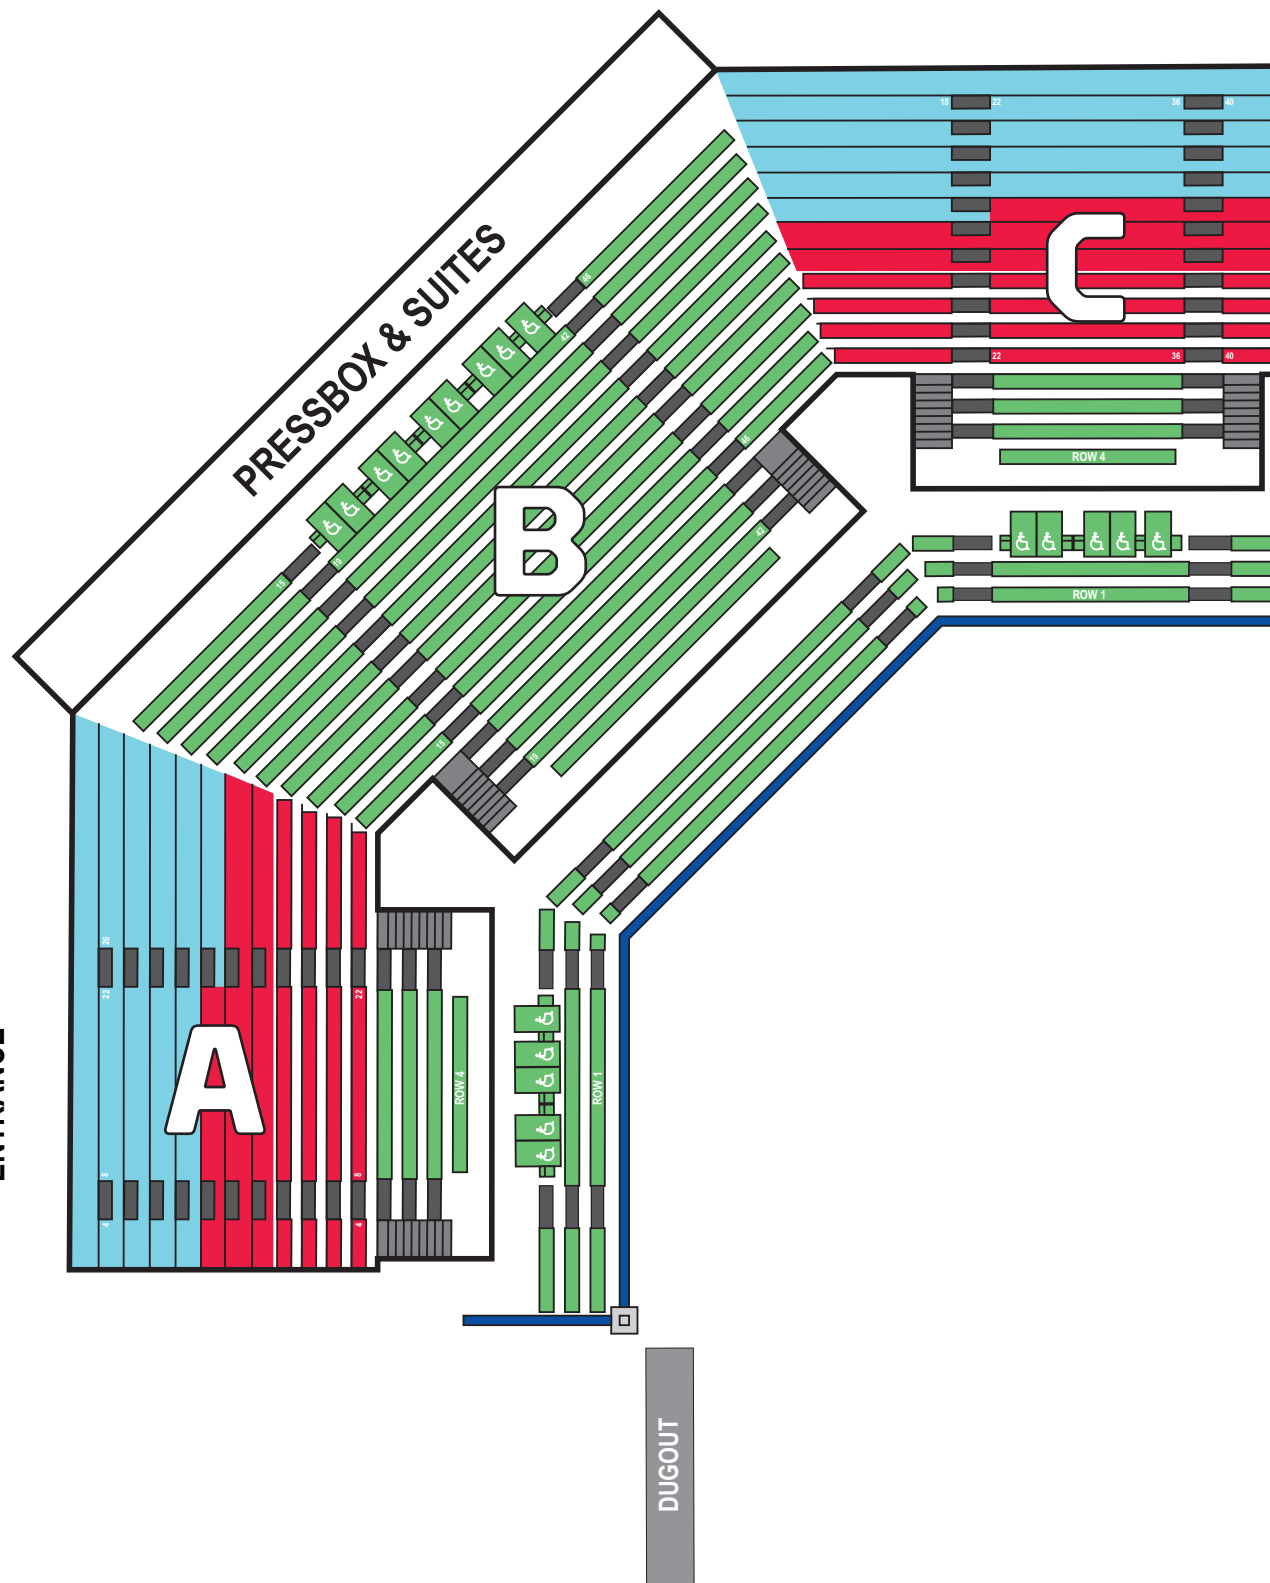

2017 DIVISION I

BASEBALL CHAMPIONSHIP

LEXINGTON REGIONAL • University of Kentucky, Host

STADIUM ENTRANCE

TICKET OFFICE

PRESSBOX & SUITES

DUGOUT

DUGOUT

OUTFIELD DECK

- PARTICIPATING TEAM ALLOTMENTS
- RESERVED GRANDSTAND CHAIRBACKS
- RESERVED GRANDSTAND BLEACHERBACKS
- GENERAL ADMISSION BLEACHERS
- OUTFIELD DECK ADMISSION*

* Outfield Deck tickets do not provide access to the main ballpark