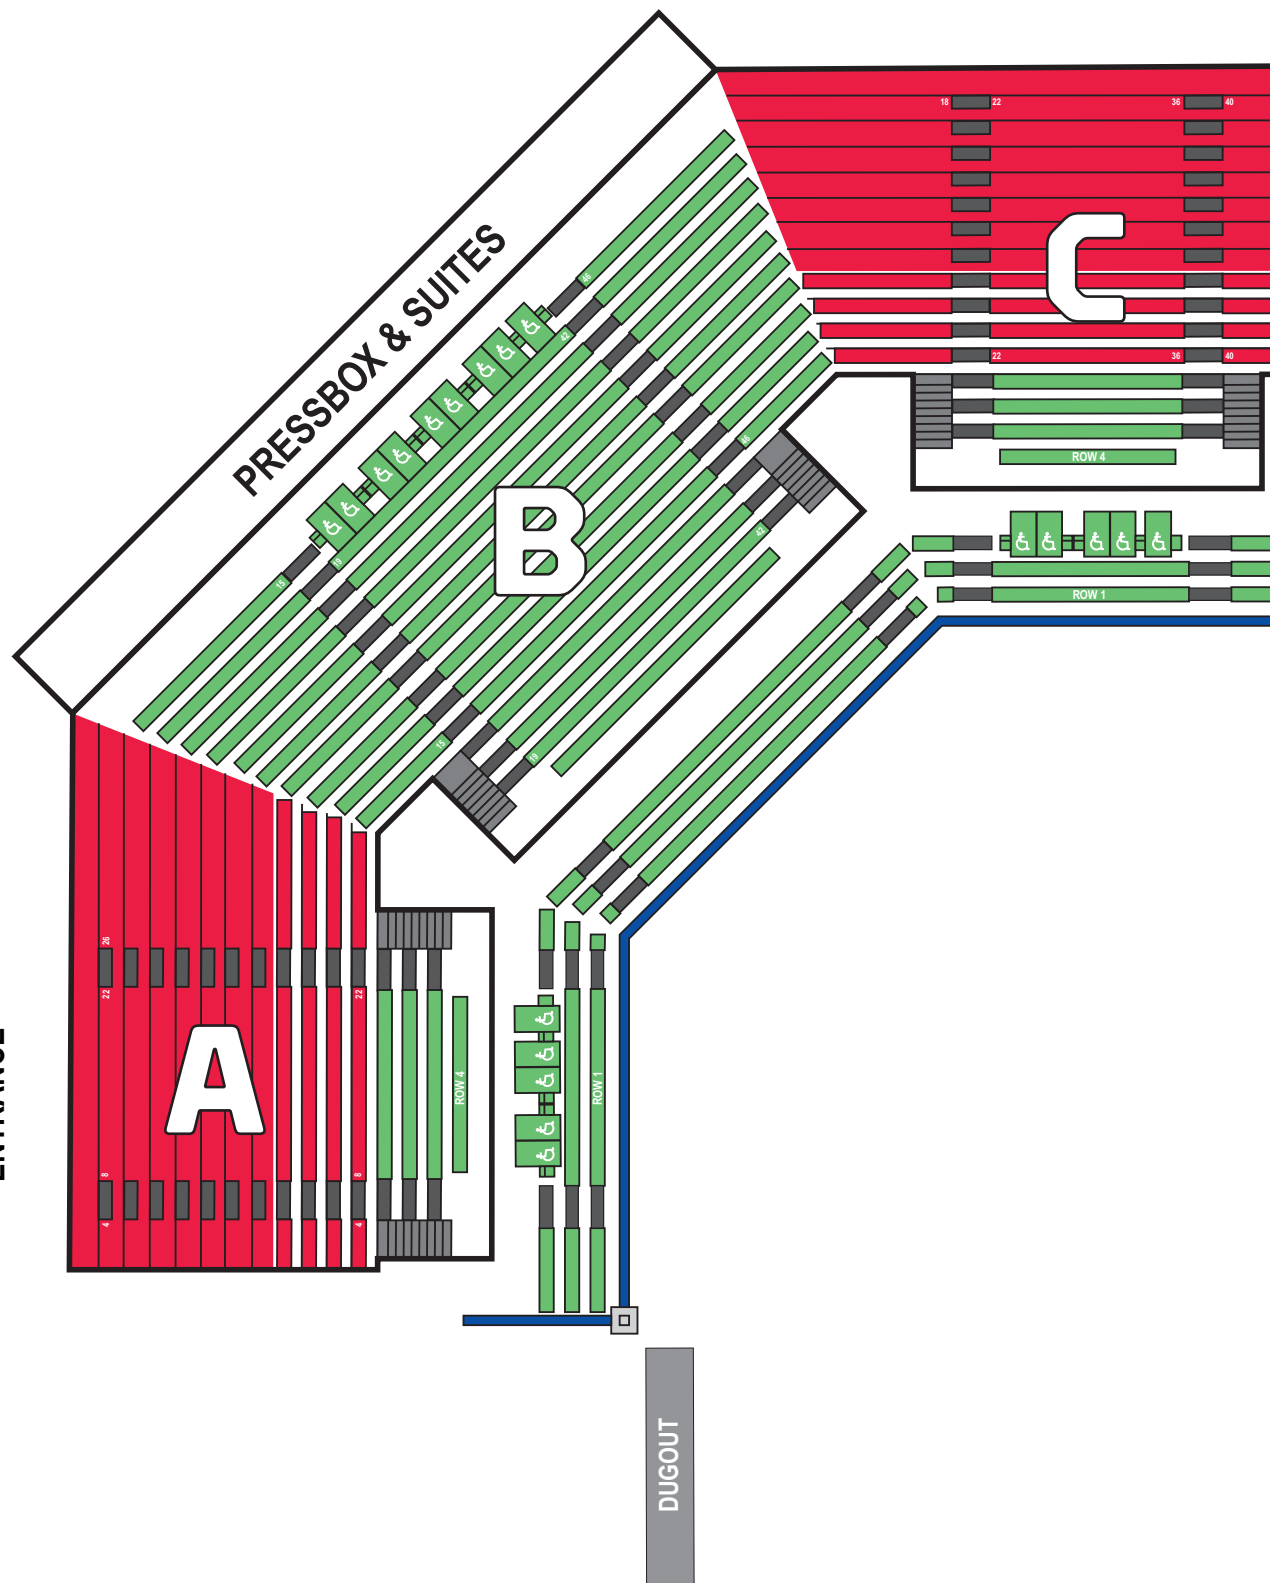

2017 DIVISION I

BASEBALL CHAMPIONSHIP

LEXINGTON SUPER REGIONAL • University of Kentucky, Host

- PARTICIPATING TEAM ALLOTMENTS
- RESERVED GRANDSTAND
- GENERAL ADMISSION BLEACHERS
- OUTFIELD DECK ADMISSION*

* Outfield Deck tickets do not provide access to the main ballpark

CLIFF HAGAN STADIUM