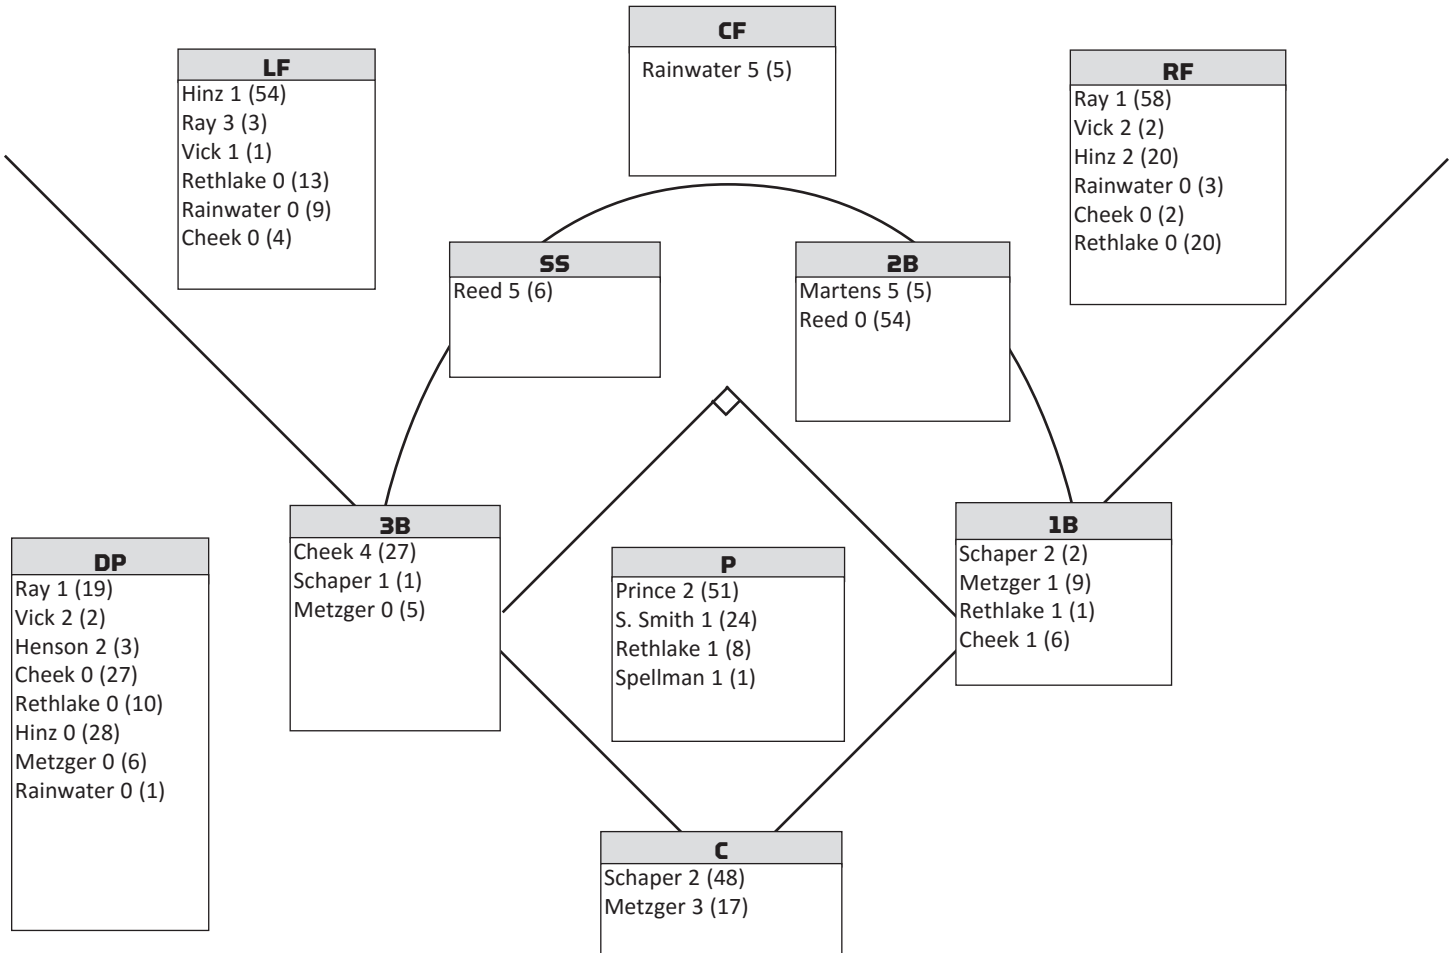

2017 STARTS BY BATTING ORDER

Player	1	2	3	4	5	6	7	8	9
Breanne Ray	.	.	.	.	3	2	.	.	.
Brooklin Hinz	.	.	.	.	.	1	.	.	2
Rachael Metzger	.	.	.	.	.	1	2	.	.
Meagan Prince	.	.	.	.	.	.	.	.	.
Erin Rethlake	.	.	.	.	.	.	1	1	.
Shannon Smith	.	.	.	.	.	.	.	.	.
Sarah Rainwater	.	.	.	.	.	.	2	3	.
Jenny Schaper	1	.	4	.	.	.	.	.	.
Abbey Cheek	.	.	1	4	.	.	.	.	.
Kelsee Henson	.	.	.	.	.	1	1	.	.
Katie Reed	3	2	.	.	.	.	.	.	.
Hannah Huffman	.	.	.	.	.	.	.	.	.
Madison Kearschner	.	.	.	.	.	.	.	.	.
Brynlee Bigelow	.	.	.	.	.	.	.	.	.
Kalia Johnson	.	.	.	.	.	.	.	.	.
Alex Martens	.	2	.	1	2	.	.	.	.
Kierston Moore	.	.	.	.	.	.	.	.	.
Morgan McCallum	.	.	.	.	.	.	.	.	.
Ashley Ruiz	.	.	.	.	.	.	.	.	.
Larissa Spellman	.	.	.	.	.	.	.	.	.
Bailey Vick	1	1	.	.	.	.	.	.	3

STARTS BY POSITION IN 2017 (CAREER)