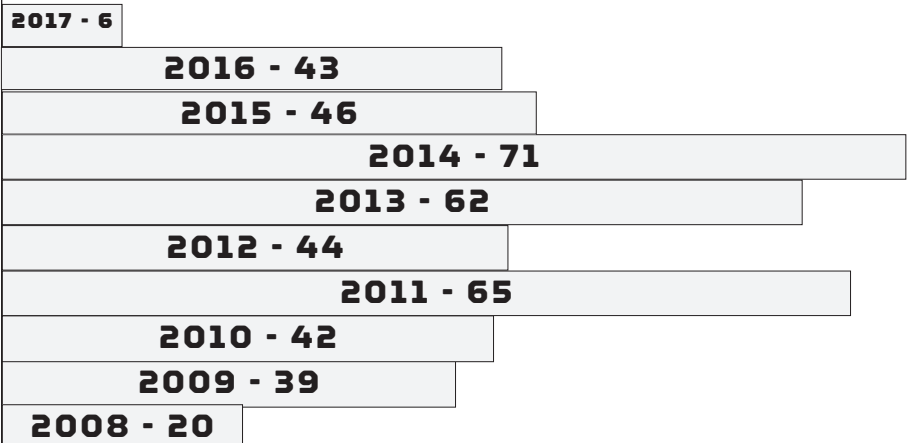

2017 Breakdown 0-0

Year:	UK's Series Captured that Season
1997 (0):	-
1998 (1):	Mississippi State
1999 (0):	-
2000 (4):	Auburn, Florida, Georgia, Tennessee
2001 (3):	Auburn, Ole Miss, South Carolina
2002 (2):	Arkansas, Mississippi State
2003 (1):	Arkansas
2004 (0):	-
2005 (0):	-
2006 (1):	South Carolina
2007 (1):	Ole Miss
2008 (1):	Ole Miss
2009 (4):	Auburn, Mississippi State, Ole Miss, South Carolina
2010 (4):	Arkansas, Mississippi State, Ole Miss, South Carolina
2011 (5):	Arkansas, Mississippi State, Tennessee, Florida, South Carolina
2012 (6):	Auburn, Georgia, Ole Miss, Florida, LSU, South Carolina
2013 (4):	Ole Miss, Miss. State, South Carolina, Alabama
2014 (5):	Mississippi State, Missouri, Texas A&M, Ole Miss, Arkansas
2015 (1):	LSU
2016 (6):	at South Carolina, Ole Miss, at Arkansas, at No. 8 LSU, No. 18 Missouri, vs. Mississippi State

KENTUCKY HOME RUN TRACKER UNDER COACH KRISTINE HIMES