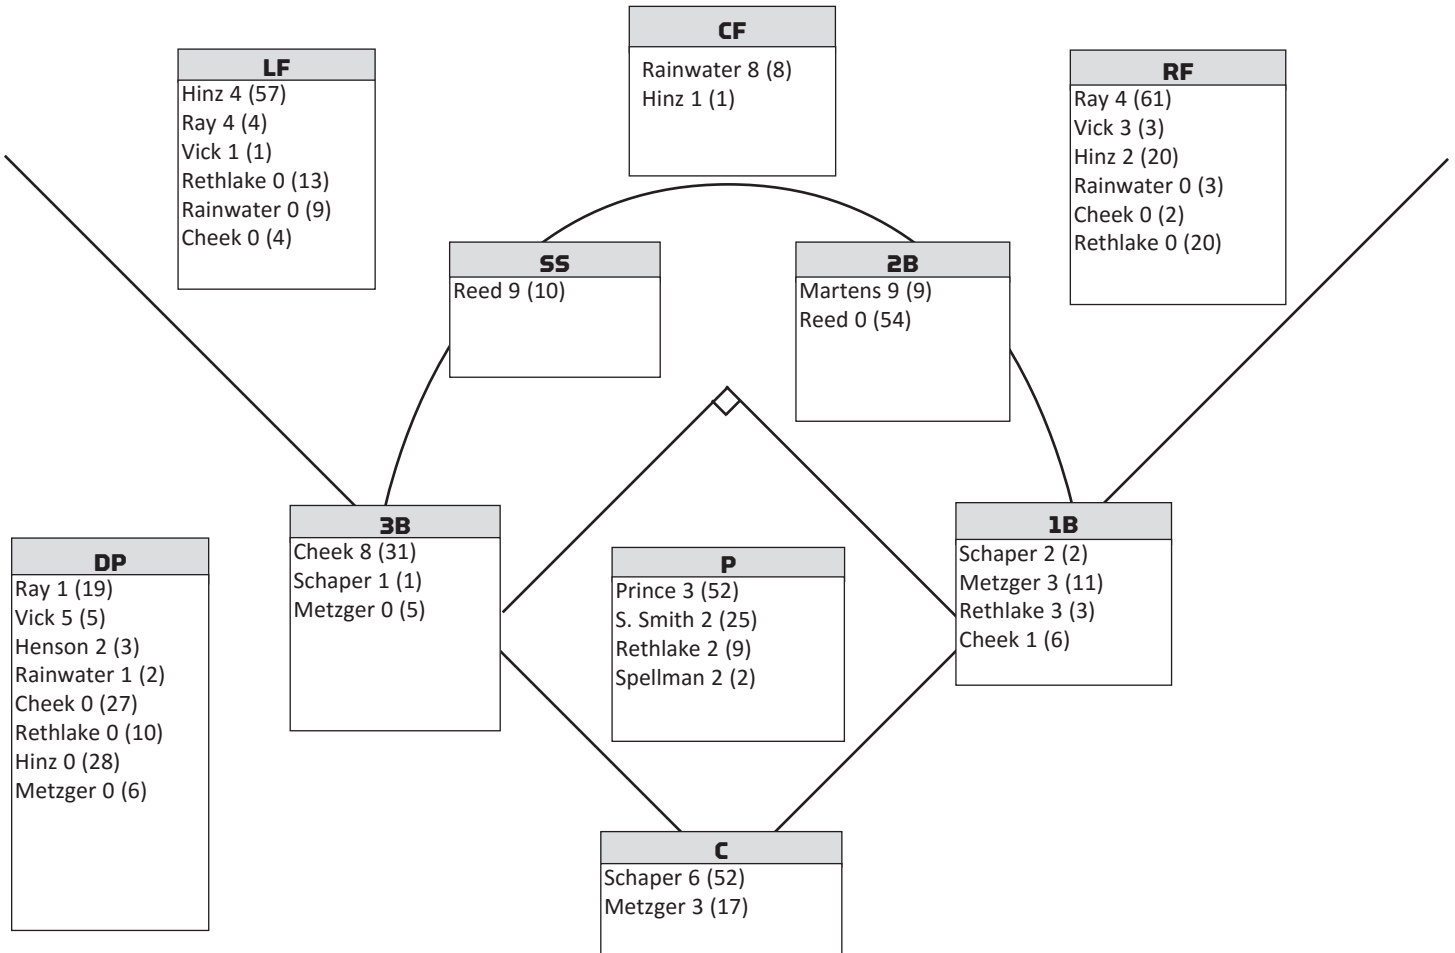

2017 STARTS BY BATTING ORDER

Player	1	2	3	4	5	6	7	8	9
Breanne Ray	.	.	.	.	7	2	.	.	.
Brooklin Hinz	.	.	.	.	.	2	2	.	2
Rachael Metzger	.	.	.	.	.	4	2	.	.
Meagan Prince	.	.	.	.	.	.	.	.	.
Erin Rethlake	.	.	.	.	.	.	1	5	.
Shannon Smith	.	.	.	.	.	.	.	.	.
Sarah Rainwater	.	.	.	.	.	.	3	4	.
Jenny Schaper	1	.	5	3	.	.	.	.	.
Abbey Cheek	.	.	4	5	.	.	.	.	.
Kelsee Henson	.	.	.	.	.	1	1	.	.
Katie Reed	7	6	.	.	.	.	.	.	.
Hannah Huffman	.	.	.	.	.	.	.	.	.
Madison Kearschner	.	.	.	.	.	.	.	.	.
Brynlee Bigelow	.	.	.	.	.	.	.	.	.
Kalia Johnson	.	.	.	.	.	.	.	.	.
Alex Martens	.	2	.	1	2	.	.	.	.
Kierston Moore	.	.	.	.	.	.	.	.	.
Morgan McCallum	.	.	.	.	.	.	.	.	.
Ashley Ruiz	.	.	.	.	.	.	.	.	.
Larissa Spellman	.	.	.	.	.	.	.	.	.
Bailey Vick	1	1	.	.	.	.	.	.	7

STARTS BY POSITION IN 2017 (CAREER)