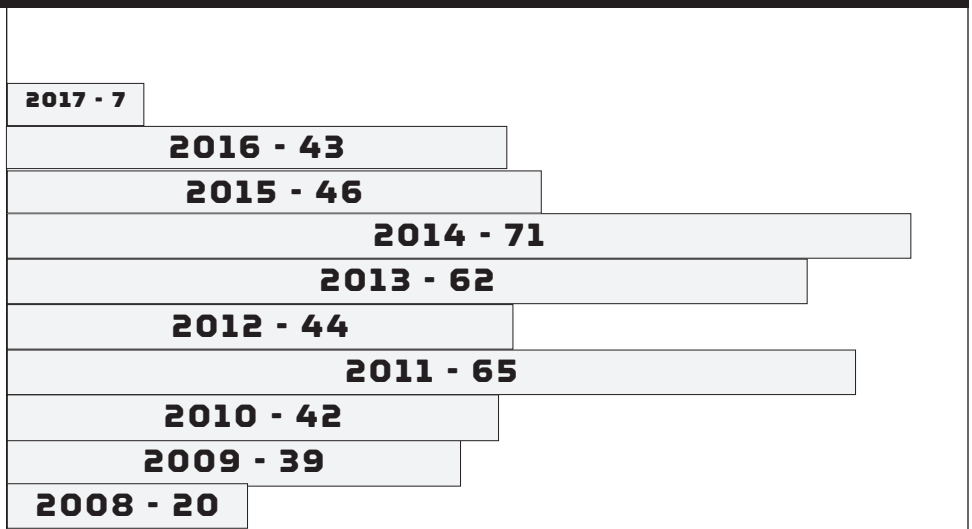

2017 Breakdown 0-0

<u>Year:</u>	<u>UK's Series Captured that Season</u>
1997 (0):	-
1998 (1):	Mississippi State
1999 (0):	-
2000 (4):	Auburn, Florida, Georgia, Tennessee
2001 (3):	Auburn, Ole Miss, South Carolina
2002 (2):	Arkansas, Mississippi State
2003 (1):	Arkansas
2004 (0):	-
2005 (0):	-
2006 (1):	South Carolina
2007 (1):	Ole Miss
2008 (1):	Ole Miss
2009 (4):	Auburn, Mississippi State, Ole Miss, South Carolina
2010 (4):	Arkansas, Mississippi State, Ole Miss, South Carolina
2011 (5):	Arkansas, Mississippi State, Tennessee, Florida, South Carolina
2012 (6):	Auburn, Georgia, Ole Miss, Florida, LSU, South Carolina
2013 (4):	Ole Miss, Miss. State, South Carolina, Alabama
2014 (5):	Mississippi State, Missouri, Texas A&M, Ole Miss, Arkansas
2015 (1):	LSU
2016 (6):	at South Carolina, Ole Miss, at Arkansas, at No. 8 LSU, No. 18 Missouri, vs. Mississippi State

KENTUCKY HOME RUN TRACKER UNDER COACH KRISTINE HIMES