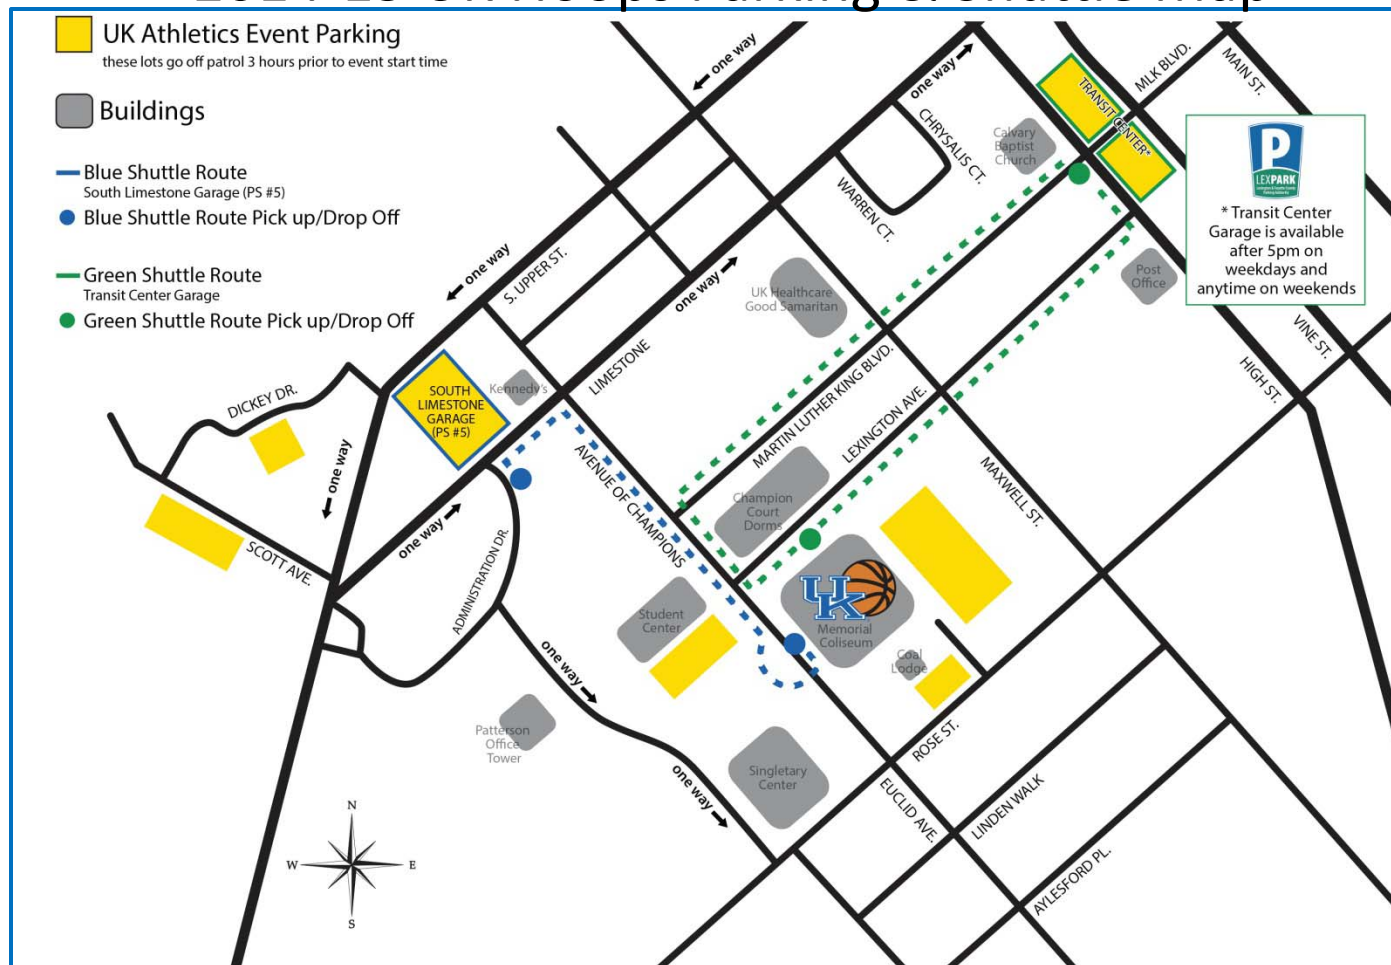

2014-15 UK Hoops Parking & Shuttle Map

If arriving less than 1.5 hours before tip-off, it is highly encouraged to head directly to the South Limestone Garage OR the Transit Center Garage as most other parking options will be full. Both of these garages are FREE parking options for all Women's Basketball guests and offer free shuttle service to/from Memorial Coliseum.

Shuttle & Parking Garage Schedule:

- Parking garages open and shuttles begin 1.5 hours prior to tip-off until 15 minutes into each game.
- Shuttle service resumes at halftime and ends 1 hour post-game.
- If parking at the Transit Center garage, see the event staff at the entrance located near High Street & Lexington Avenue for a free parking voucher before the game. The South Limestone Garage does not require any voucher or parking validation to exit.