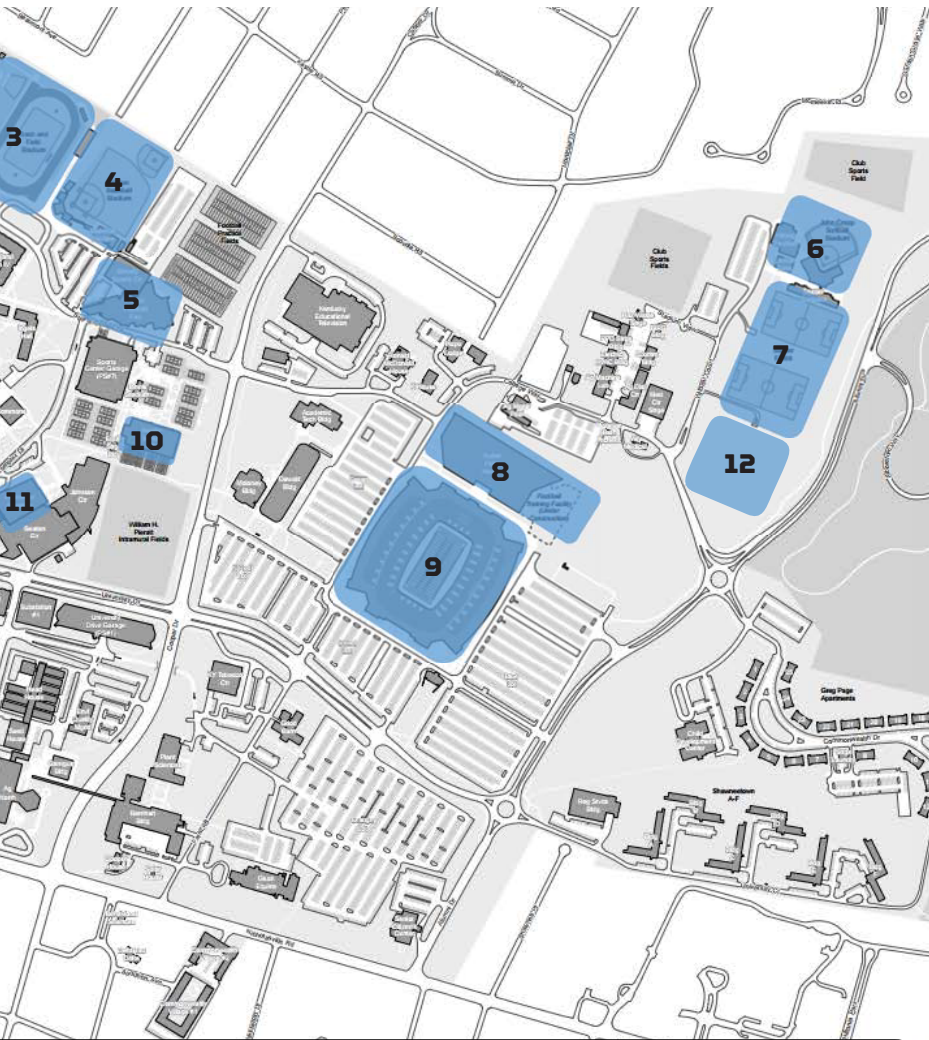

UK FACILITIES

Kroger Field
1540 University Drive

Rupp Arena
430 West Vine Street

Nutter Field House
1401 Sports Center Drive

Lancaster Aquatic Center
416 Complex Drive

John Cropp Softball Stadium
570 Wildcat Court

University Club of Kentucky
4850 Leestown Road

Cliff Hagan Stadium
700 Jerry Claiborne Way

Hilary J. Boone Tennis Complex
454 Complex Drive

Memorial Coliseum
201 Avenue of Champions

UK ATHLETIC

- | | | | |
|----|------------------------------------|----|------------------------|
| 1. | Barker Hall | 5. | Nutter Training Center |
| 2. | Memorial Coliseum/Joe Craft Center | 6. | John Cropp Softball |
| 3. | Outdoor Track & Field | 7. | Wendell & Vickie Be |
| 4. | Cliff Hagan Baseball | 8. | Joe Craft Football T |

FACILITIES

1. Center/Shively Sports Center

2. Stadium

3. Soccer Complex

4. Training Facility

9. Kroger Field

10. Boone Tennis Center

11. Lancaster Aquatics

12. Future Baseball Site

UK FACILITIES

**Rifle Range at
Barker Hall**
408 Administration Drive

**UK Track & Field
Complex**
698 Sports Center Drive

Joe Craft Center
338 Lexington Avenue

**Wendell & Vickie
Bell Soccer Complex**
570 Wildcat Court