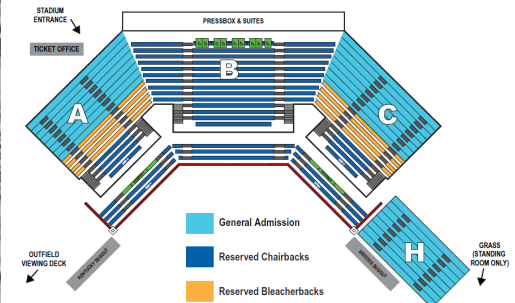

2015 KENTUCKY BASEBALL VISITOR BUS PARKING

PARKING INSTRUCTIONS

- Turn into first aisle of E lot
 - Parking attendant will meet/ stop bus at drop-off point
 - Passengers will off-load and proceed to Cliff Hagan Stadium.
- Bus driver will turn around and head to designated parking lot.

C-6 Lot: Weekdays & Weekends

- Coach/Representative will pick-up tickets at ticket tent
- *Please instruct your group to keep the main sidewalk clear.*
- Teams will receive GA tickets.

CLIFF HAGAN STADIUM SEATING CHART

General Admission Tickets:

Section A & C (Rows 12-19; Section H (behind 3rd Base Dugout))