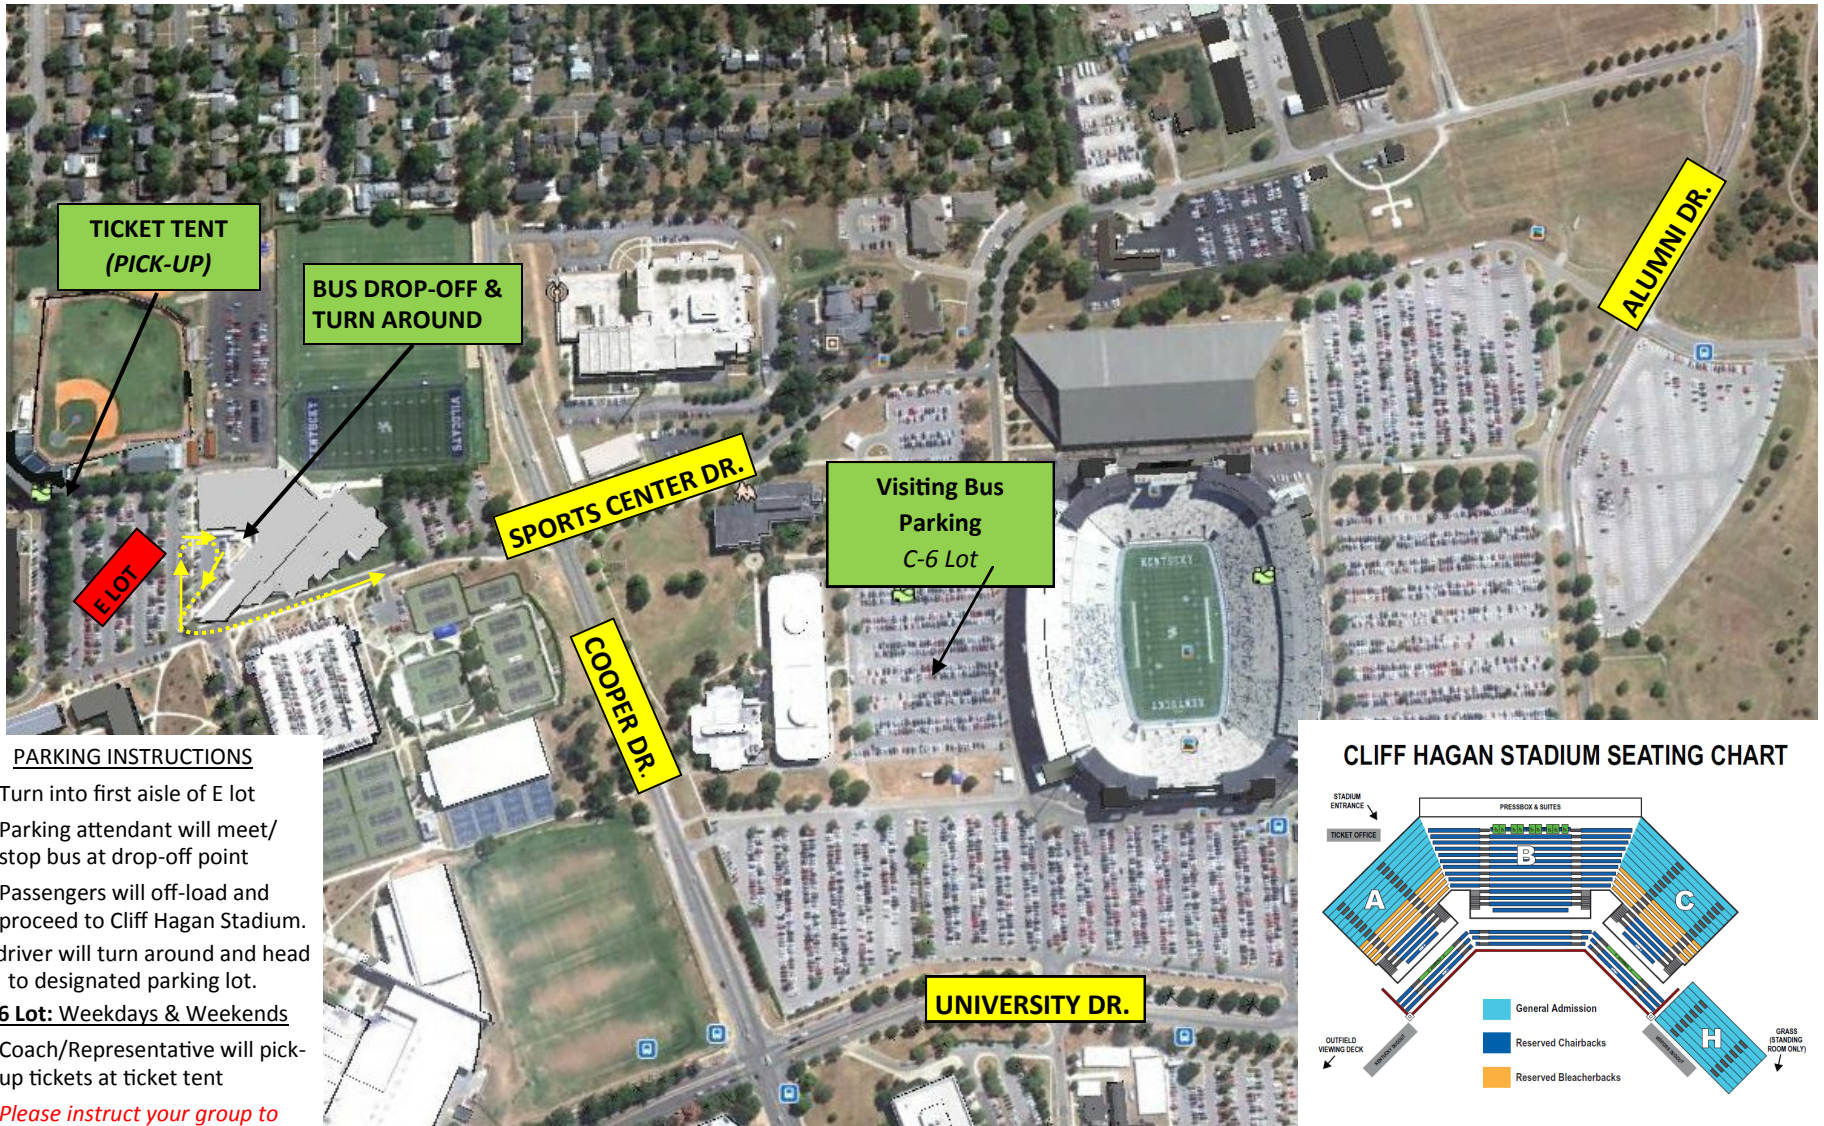

2015 KENTUCKY BASEBALL VISITOR BUS PARKING

PARKING INSTRUCTIONS

- Turn into first aisle of E lot
 - Parking attendant will meet/ stop bus at drop-off point
 - Passengers will off-load and proceed to Cliff Hagan Stadium.
- Bus driver will turn around and head to designated parking lot.

C-6 Lot: Weekdays & Weekends

- Coach/Representative will pick-up tickets at ticket tent
- *Please instruct your group to keep the main sidewalk clear.*
- Teams will receive GA tickets.

CLIFF HAGAN STADIUM SEATING CHART

General Admission Tickets:

Section A & C (Rows 12-19; Section H (behind 3rd Base Dugout))