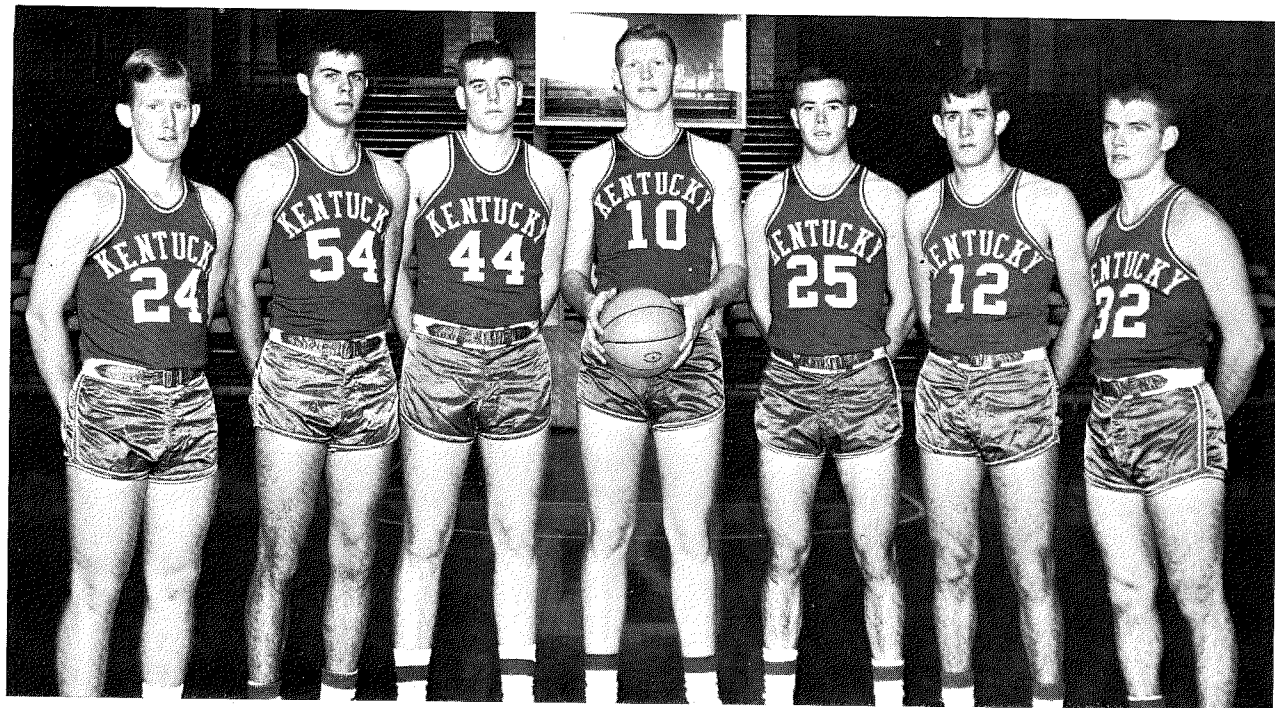

* Returning '64 starter

Transfer from Westminster Military Academy

Same jersey numbers in Blue (road) and White (home) uniforms

TOTAL CANDIDATES: 12

RETURNING LETTERMEN: 6

COACH—Adolph Rupp (35th Year)

ASST. COACH—Harry Lancaster

Same jersey numbers in Blue (road) and White (home) uniforms

COACH—Harry Lancaster (14 Seasons—Won 153, Lost 34)

ASST. COACH—Neil Reid

STUDENT MANAGER—Larry Crosby

TOTAL CANDIDATES—7

1964-65 KENTUCKY VARSITY BASKETEERS

FRONT ROW (left to right)—Head Coach Adolph Rupp, Frank Tully, Louie Dampier, Randy Embry, Ron Kennett, Gene Stewart and Asst. Coach Harry Lancaster. BACK ROW—Trainer Joe Brown, Terry Mobley, Brad Bounds, Larry Lentz, John Adams, Tommy Kron, Pat Riley, Larry Conley and Manager Hub Metry.

KENTUCKY FRESHMAN CAGE TEAM — 1965

Making up the nucleus of University of Kentucky's freshman basketball outfit for the 1964-65 season are the seven scholarship performers pictured above. From the left, they are Bob Tallent, Gary Gamble, Thad Jaracz, Cliff Berger, Tommy Porter, Jim LeMaster and Steve Clevenger.