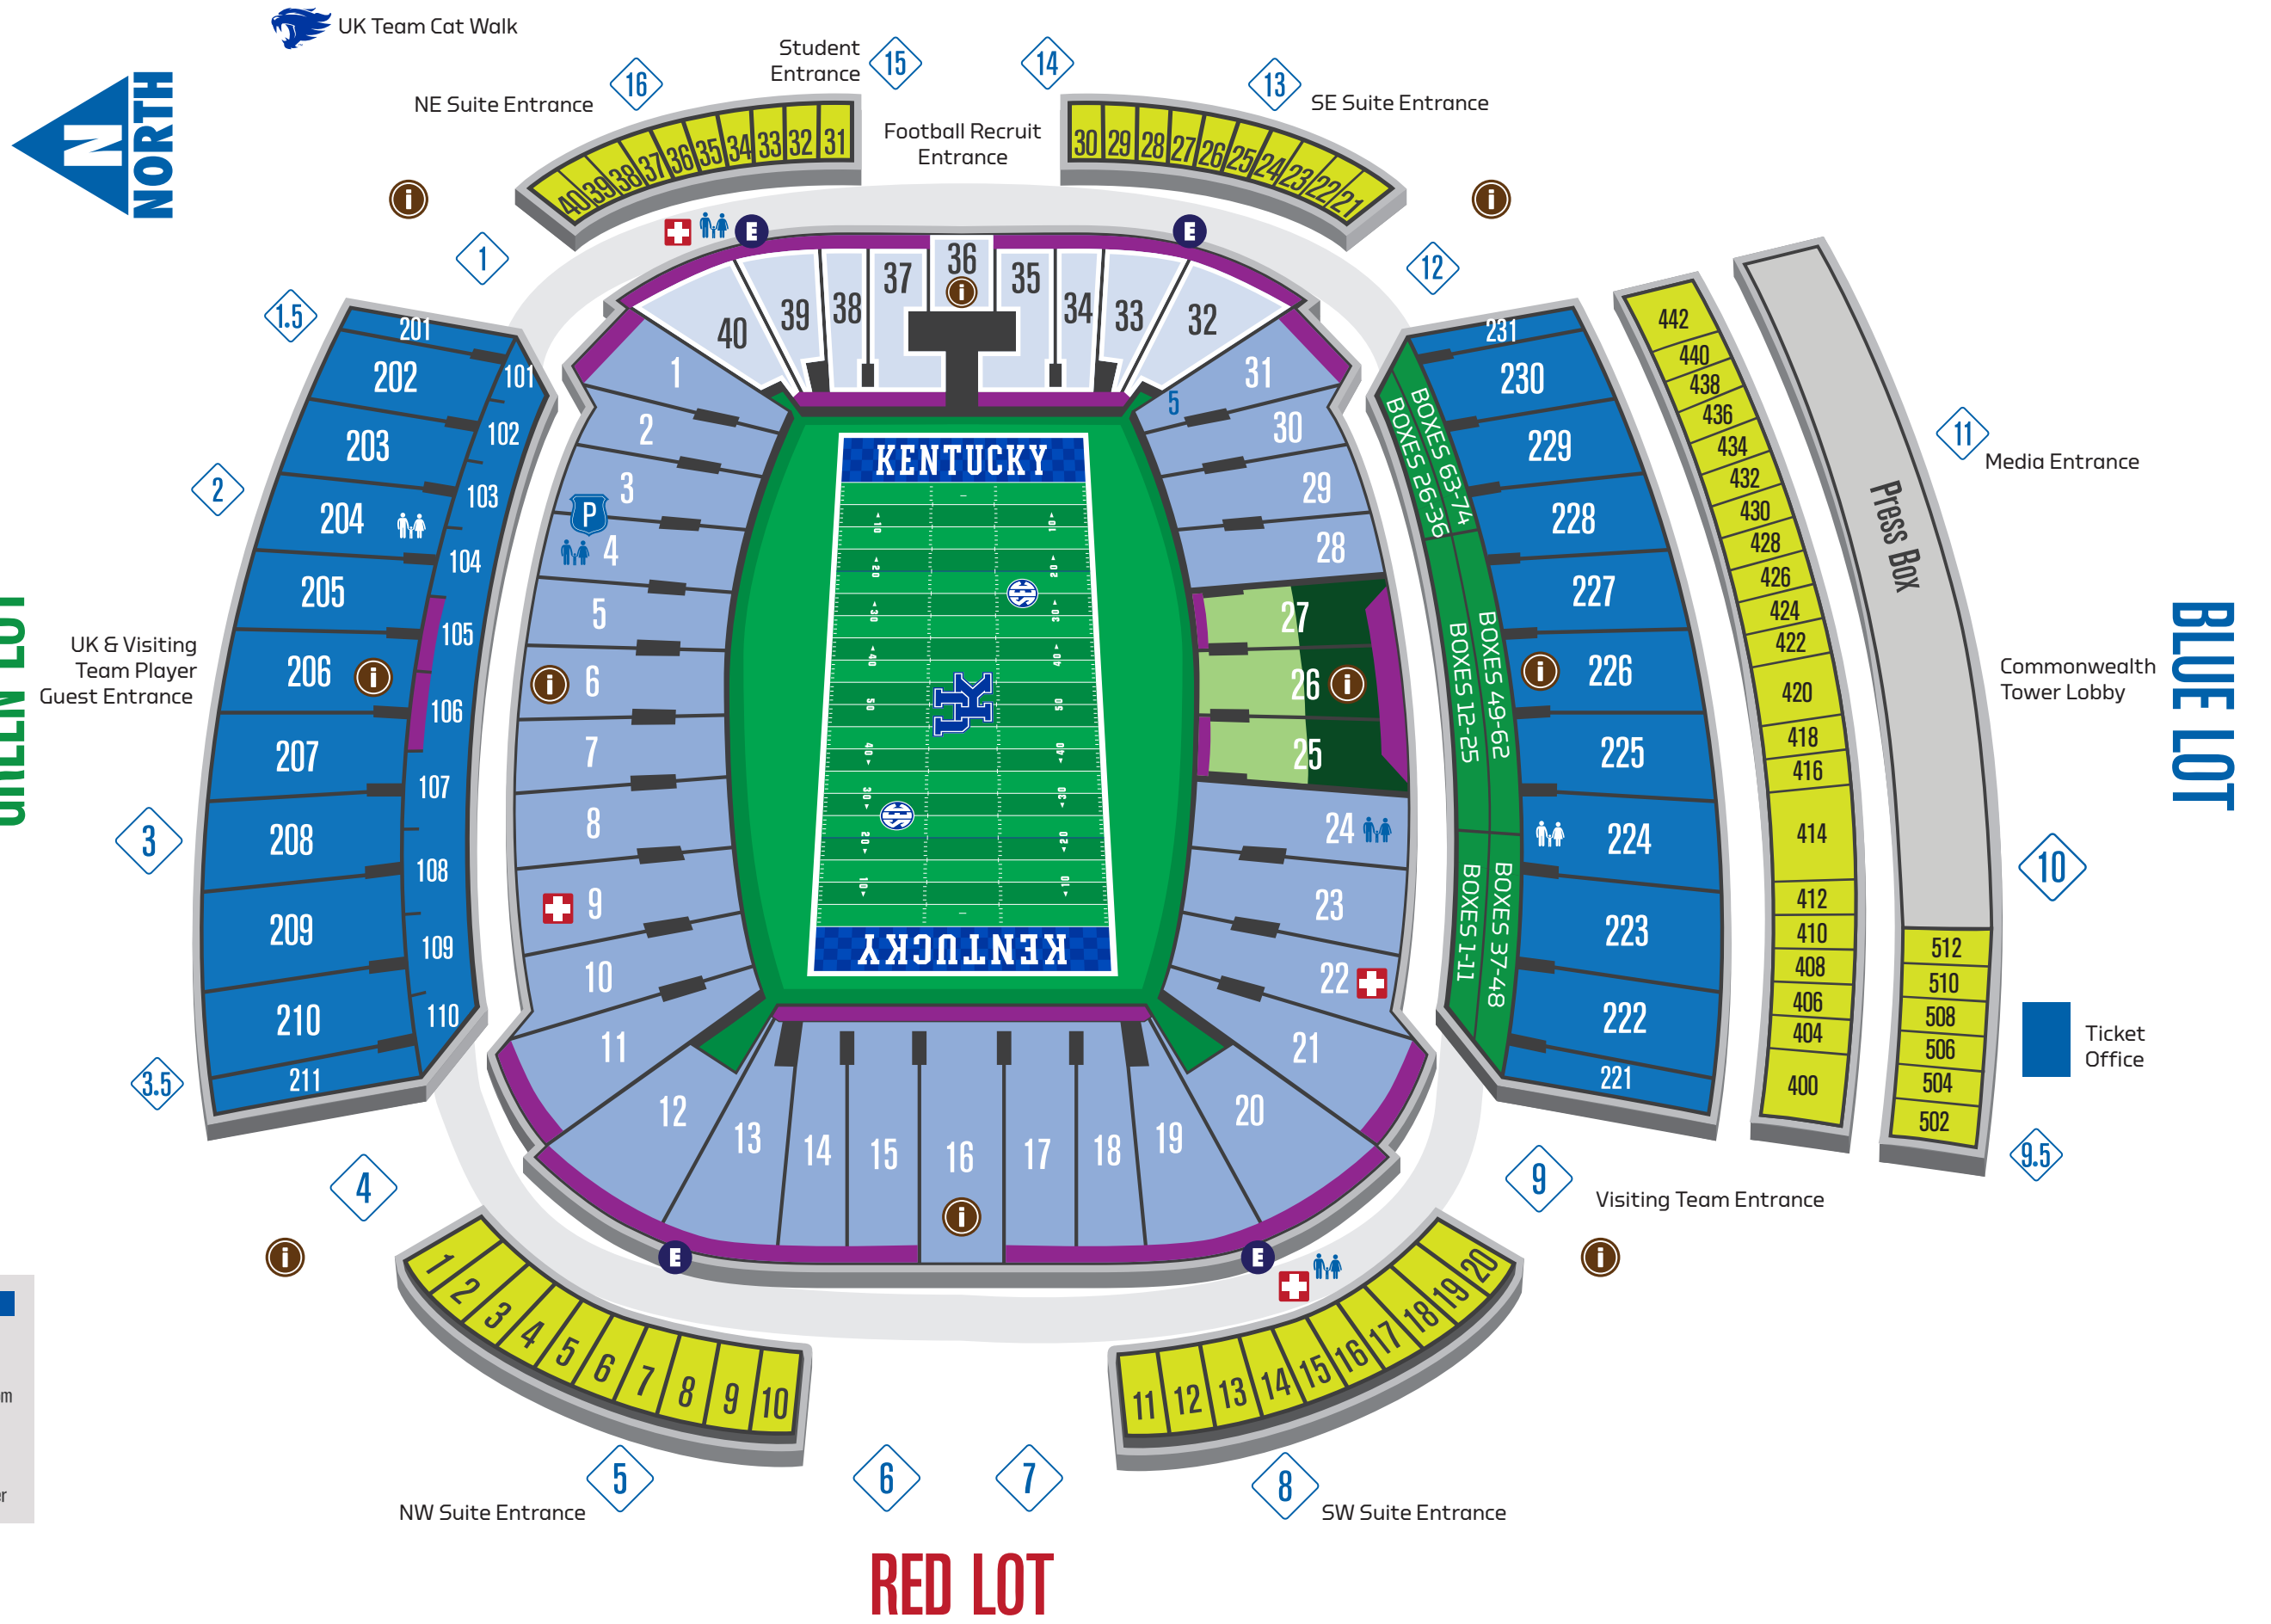

NUTTER FIELD HOUSE

SEATING

- LOWER SEATING
- UPPER SEATING
- SUITES
- FIELD CLUB
- MEZZANINE CLUB
- LOGE LEVEL
- STUDENTS
- DISABLED SEATING

LEGEND		
Guest Services	First Aid	Family Restroom
Elevators	Police Assistance/ Lost & Found	Gate Number