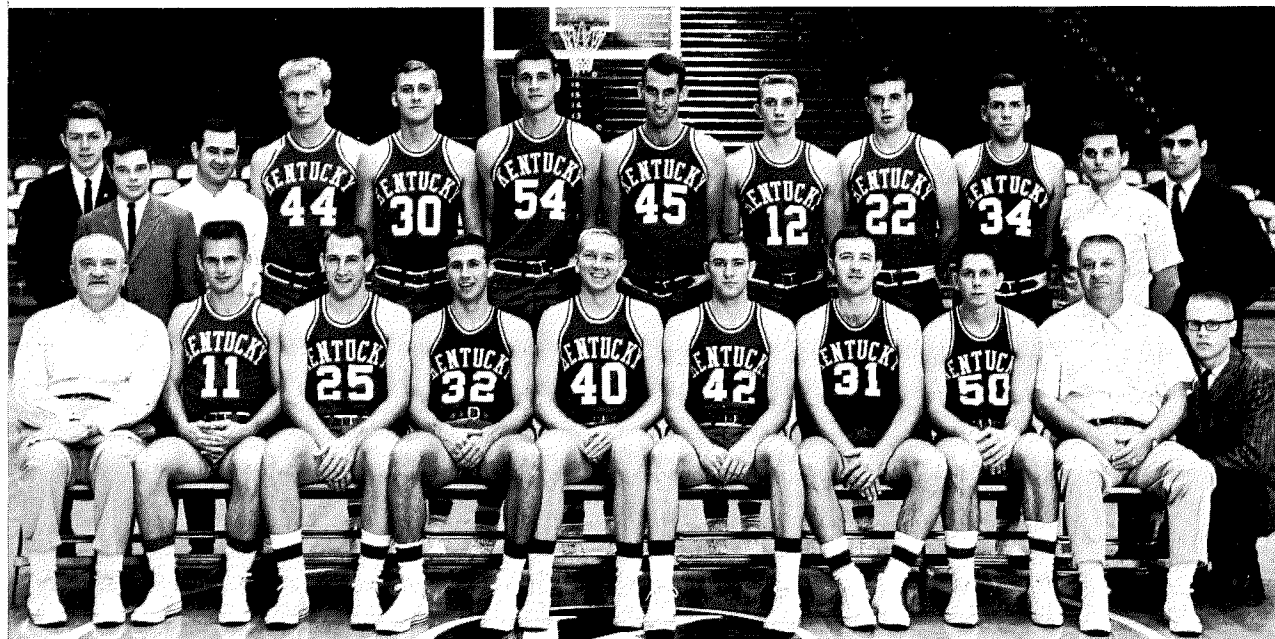

1963-64 KENTUCKY BASKETBALL WILDCATS

FRONT ROW (left to right)—Head Coach Adolph Rupp, Randy Embry, Terry Mobley, Sam Harper, Larry Conley, Mickey Gibson, Tom Harper, Ron Kennett, Asst. Coach Harry Lancaster, Manager Mike Harrold. BACK ROW—Managers Dan Omlar and Doug Wolfe, Trainer Joe Brown, Cotton Nash, Tommy Kron, Larry Lentz, John Adams, Ted Deeken, Charles Ishmael, George Critz, Asst. Coach Neil Reed and Manager Hub Metry.

1963-64 U.K. FRESHMAN BASKETBALL TEAM

Members of the 1963-64 Kentucky Kittens' cage squad include (front row, left to right)—Coach Harry Lancaster, Dannie Mitts, Gene Stewart, Pat Riley, Brad Bounds, Wayne Chapman, Louie Dampier, Asst. Coach Neil Reed; (back row) Manager Larry Cosby, Paul Collins, Edward Grant, John Szalay, Brooks Alexander, Tommy Dale, Jan Chancellor, Charles Neville and Curt Brown.