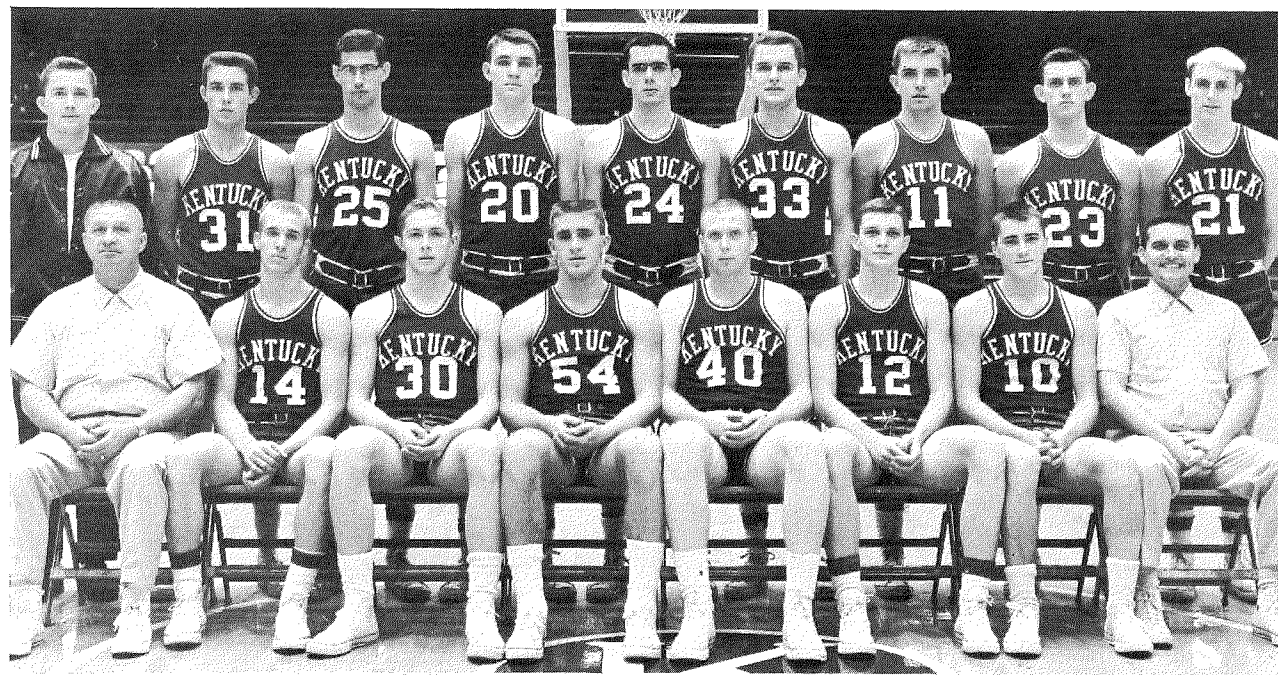

1963-64 KENTUCKY BASKETBALL WILDCATS

FRONT ROW (left to right)—Head Coach Adolph Rupp, Randy Embry, Terry Mobley, Sam Harper, Larry Conley, Mickey Gibson, Tom Harper, Ron Kennett, Asst. Coach Harry Lancaster, Manager Mike Harrold. BACK ROW—Managers Dan Omlar and Doug Wolfe, Trainer Joe Brown, Cotton Nash, Tommy Kron, Larry Lentz, John Adams, Ted Deeken, Charles Ishmael, George Critz, Asst. Coach Neil Reed and Manager Hub Metry.

1963-64 U.K. FRESHMAN BASKETBALL TEAM

Members of the 1963-64 Kentucky Kittens' cage squad include (front row, left to right)—Coach Harry Lancaster, Dannie Mitts, Gene Stewart, Pat Riley, Brad Bounds, Wayne Chapman, Louie Dampier, Asst. Coach Neil Reed; (back row) Manager Larry Cosby, Paul Collins, Edward Grant, John Szalay, Brooks Alexander, Tommy Dale, Jan Chancellor, Charles Neville and Curt Brown.