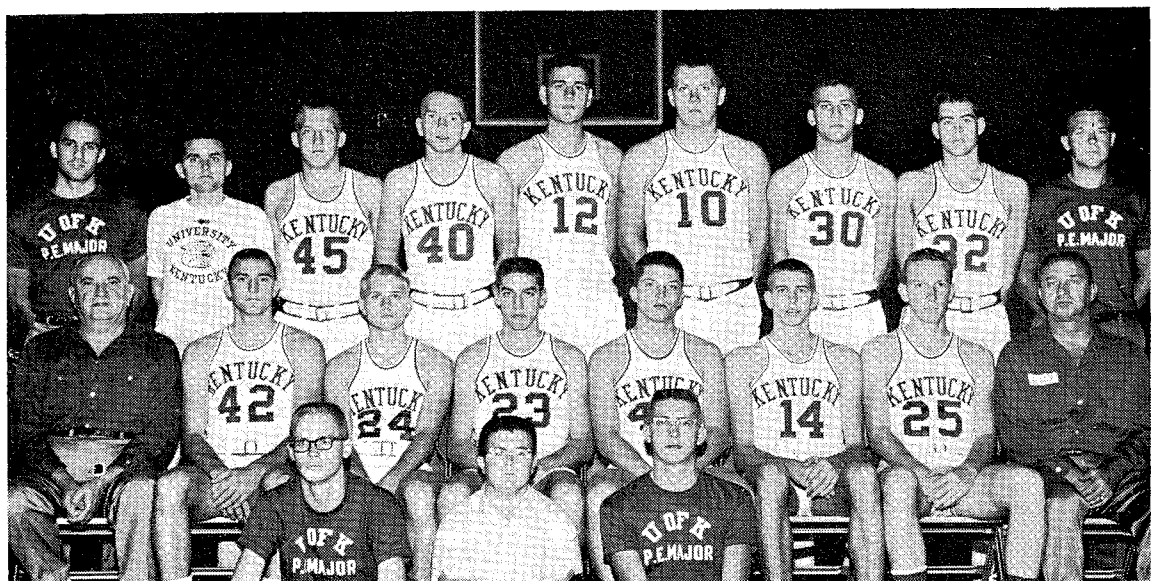

TOTAL SQUAD—16

LETTERMEN—4

LETTERMEN LOST—7 (2 starters)

FROM KENTUCKY—

FROM 5 OTHER STATES—7

CAPTAIN: Scotty Baesler

TRAINER: Joe Brown

STUDENT MGR.: Kirk Byars

B — Blue (road) uniform

W — White (home) uniform

* Scholarship players

COACH—Harry Lancaster (12 Years—Won 126, Lost 28)

GRADUATE ASSISTANTS—Neil Reed, Rudy Davalos and Ballard Moore

STUDENT MANAGERS—Mike Harreld, Denny Lucas and Phil Straw

(Note: All heights and weights actual as of second week of practice)

1962-63 KENTUCKY BASKETBALL WILDCATS

FRONT ROW (left to right)—Coach Rupp, John Adams, Ron Kennett, Randy Embry, Scotty Baesler, Cotton Nash, Tommy Harper, Asst. Coach Harry Lancaster. BACK ROW—Student Mgr. Kirk Byars, Terry Mobley, Sam Harper, Dennis Rada-baugh, Charles Ishmael, Don Rolfes, Roy Roberts, Ted Deeken, George Critz, Pat Doyle, Trainer Joe Brown.

KENTUCKY FRESHMAN TEAM — 1962-63

The outstanding crop of Kentucky "Kittens" for 1963 includes (seated front, left to right) Student Trainers Mike Harrold, Danny Lucas, and Phil Straw; (second row) UK Head Coach Adolph Rupp, Mickey Gibson, Wayne Barnett, Jim Rose, Lloyd Ellis (no longer on squad), Bob Heinrich, Bill Cassity, and Asst. Coach Harry Lancaster; (back row) Grad. Asst. Rudy Davalos, Grad. Asst. Neil Reed, Ron Woodward, Larry Conley, Larry Lentz, Dick Brodersen, Tom Kron, Charlie Heinrich, and Grad Asst. Ballard Moore.