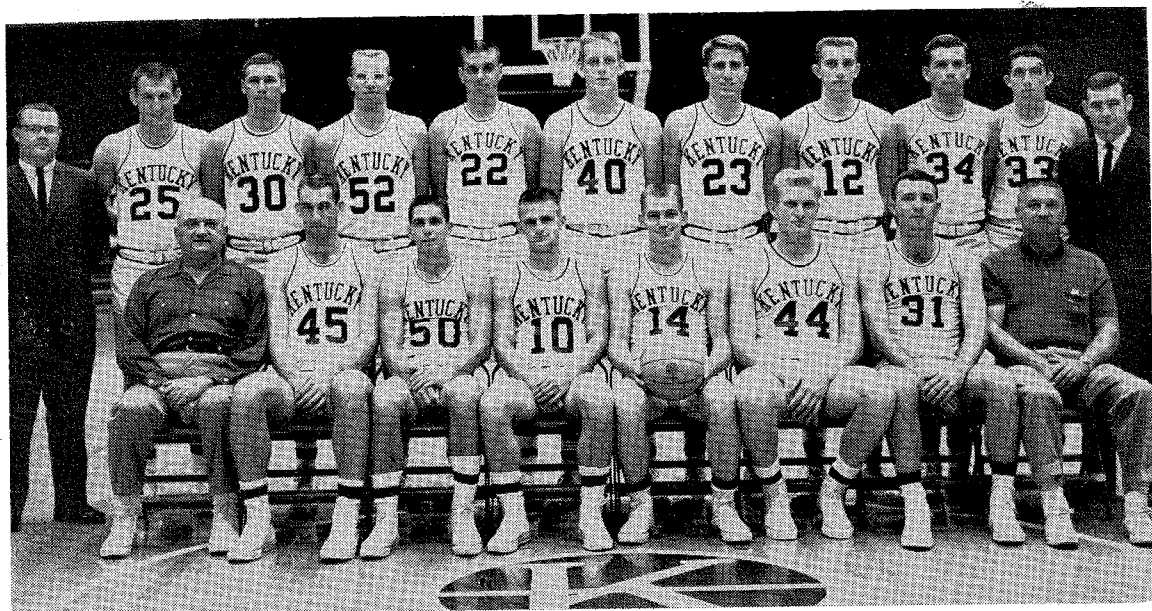

TOTAL SQUAD—16

LETTERMEN—4

LETTERMEN LOST—7 (2 starters)

FROM KENTUCKY—

FROM 5 OTHER STATES—7

CAPTAIN: Scotty Baesler

TRAINER: Joe Brown

STUDENT MGR.: Kirk Byars

B — Blue (road) uniform

W — White (home) uniform

* Scholarship players

COACH—Harry Lancaster (12 Years—Won 126, Lost 28)

GRADUATE ASSISTANTS—Neil Reed, Rudy Davalos and Ballard Moore

STUDENT MANAGERS—Mike Harreld, Denny Lucas and Phil Straw

(Note: All heights and weights actual as of second week of practice)

1962-63 KENTUCKY BASKETBALL WILDCATS

FRONT ROW (left to right)—Coach Rupp, John Adams, Ron Kennett, Randy Embry, Scotty Baesler, Cotton Nash, Tommy Harper, Asst. Coach Harry Lancaster. BACK ROW—Student Mgr. Kirk Byars, Terry Mobley, Sam Harper, Dennis Rada-baugh, Charles Ishmael, Don Rolfes, Roy Roberts, Ted Deeken, George Critz, Pat Doyle, Trainer Joe Brown.

KENTUCKY FRESHMAN TEAM — 1962-63

The outstanding crop of Kentucky "Kittens" for 1963 includes (seated front, left to right) Student Trainers Mike Harrold, Danny Lucas, and Phil Straw; (second row) UK Head Coach Adolph Rupp, Mickey Gibson, Wayne Barnett, Jim Rose, Lloyd Ellis (no longer on squad), Bob Heinrich, Bill Cassity, and Asst. Coach Harry Lancaster; (back row) Grad. Asst. Rudy Davalos, Grad. Asst. Neil Reed, Ron Woodward, Larry Conley, Larry Lentz, Dick Brodersen, Tom Kron, Charlie Heinrich, and Grad Asst. Ballard Moore.