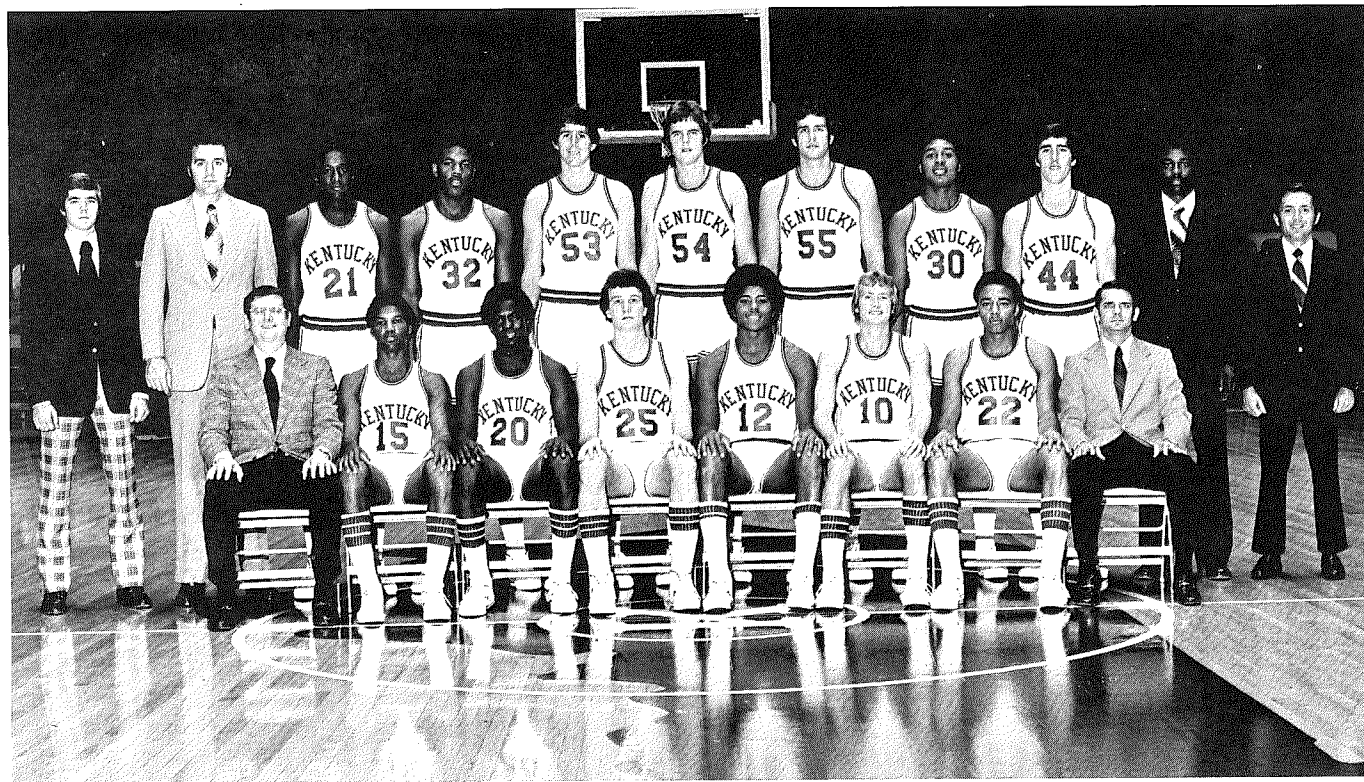

1975-76 KENTUCKY VARSITY BASKETBALL ROSTER

No.*	Name	Pos.	Class	Ht.	Wt.	Age	Exp.	Hometown
10	Joey Holland	G	Jr.	6-2	170	20	SQ	Charleston, W. Va.
12	Larry Johnson	G	Jr.	6-2	205	21	2L	Morganfield, Ky.
15	Reggie Warford	G	Sr.	6-1	175	21	SQ	Drakesboro, Ky.
20	Dwane Casey	G	Fr.	6-2	195	18	--	Morganfield, Ky.
21	Jack Givens	F	So.	6-4	205	19	1L	Lexington, Ky.
22	Truman Claytor	G	Fr.	6-1	176	18	--	Toledo, Ohio
30	Merion Haskins	F	Jr.	6-4	205	20	1L	Campbellsville, Ky.
32	James Lee	F	So.	6-5	220	19	1L	Lexington, Ky.
44	Bob Fowler	F	Fr.	6-4	200	18	--	Dearborn Hts., Mich.
53	Rick Robey	C-F	So.	6-10	232	19	1L	New Orleans, La.
54	Dan Hall	C	So.	6-10	225	19	1L	Betsy Layne, Ky.
55	Mike Phillips	C	So.	6-10	235	19	1L	Akron, Ohio

*Same Numbers on both home (white) and road (blue) uniforms.

HEAD COACH—Joe B. Hall (Fourth Year at Kentucky)

ASSISTANT COACHES—Dick Parsons, Leonard Hamilton and Lynn Nance

STUDENT MANAGER—"Tripp" Ramsey

LETTERMEN LOST—6

1975-76 WILDCATS—Front Row, Left to Right: Head Coach Joe B. Hall, Reggie Warford, Dwane Casey, Pat Foschi (withdrawn from school), Larry Johnson, Joey Holland, Truman Claytor, Asst. Coach Dick Parsons. Back Row: Tripp Ramsey, Mgr., Asst. Coach Lynn Nance, Jack Givens, James Lee, Rick Robey, Dan Hall, Mike Phillips, Merion Haskins, Bob Fowler, Asst. Coach Leonard Hamilton, Associate Trainer Bobby Barton.