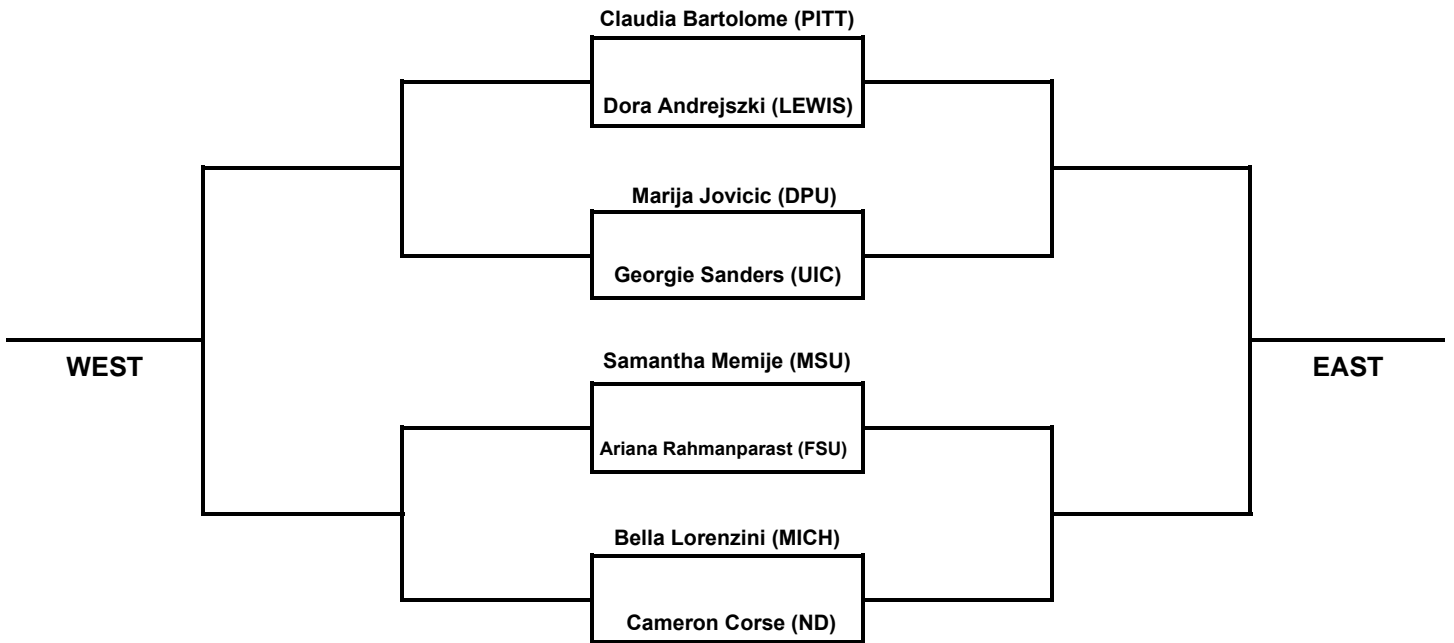

# Red Flight

**NORTHWEST**  
(Semi-Final Losers from West)

**NORTHEAST**  
(Semi-Final Losers from East)

# Blue Flight

**NORTHWEST**  
(Semi-Final Losers from West)

**NORTHEAST**  
(Semi-Final Losers from East)

# Gray Flight

**NORTHWEST**  
(Semi-Final Losers from West)

**NORTHEAST**  
(Semi-Final Losers from East)

# Black Flight

**NORTHWEST**  
(Semi-Final Losers from West)

**NORTHEAST**  
(Semi-Final Losers from East)