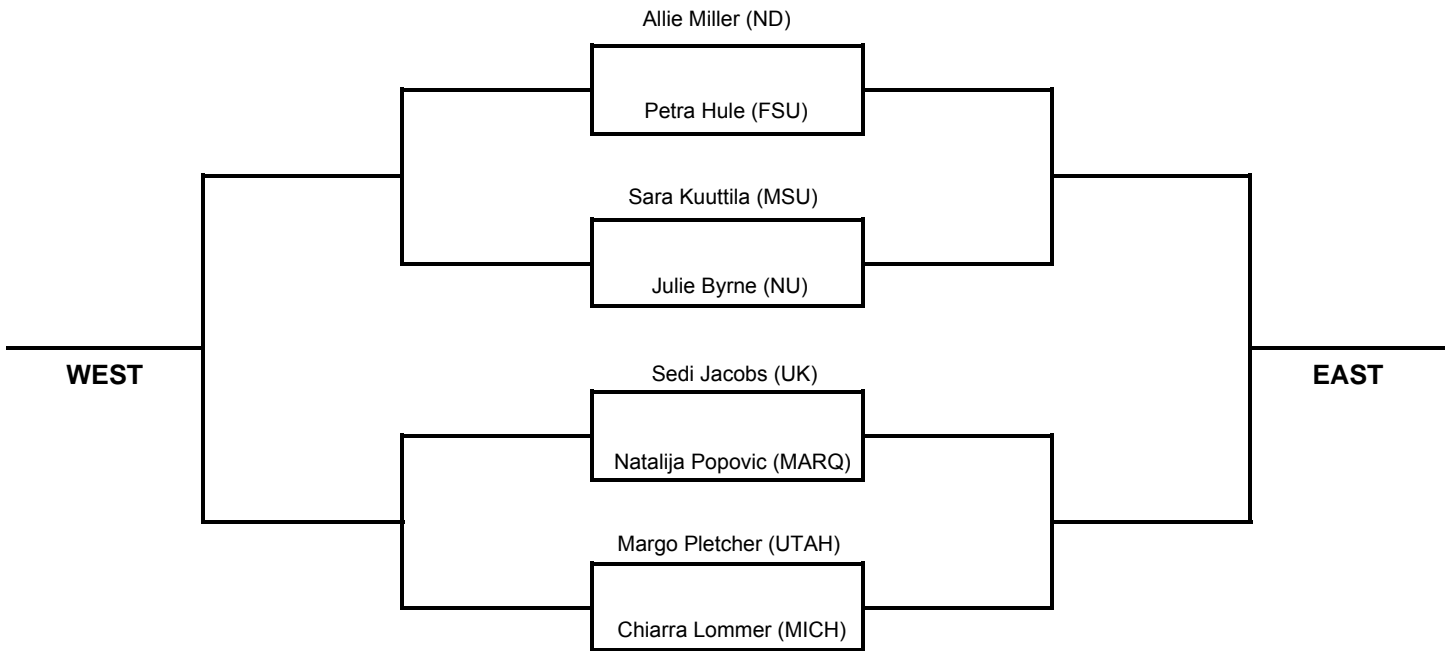

# Purple Flight

**NORTHWEST**  
(Semi-Final Losers from West)

**NORTHEAST**  
(Semi-Final Losers from East)

# Red Flight

**NORTHWEST**  
(Semi-Final Losers from West)

**NORTHEAST**  
(Semi-Final Losers from East)

# Blue Flight

**NORTHWEST**  
(Semi-Final Losers from West)

**NORTHEAST**  
(Semi-Final Losers from East)

# Gray Flight

**NORTHWEST**  
(Semi-Final Losers from West)

**NORTHEAST**  
(Semi-Final Losers from East)