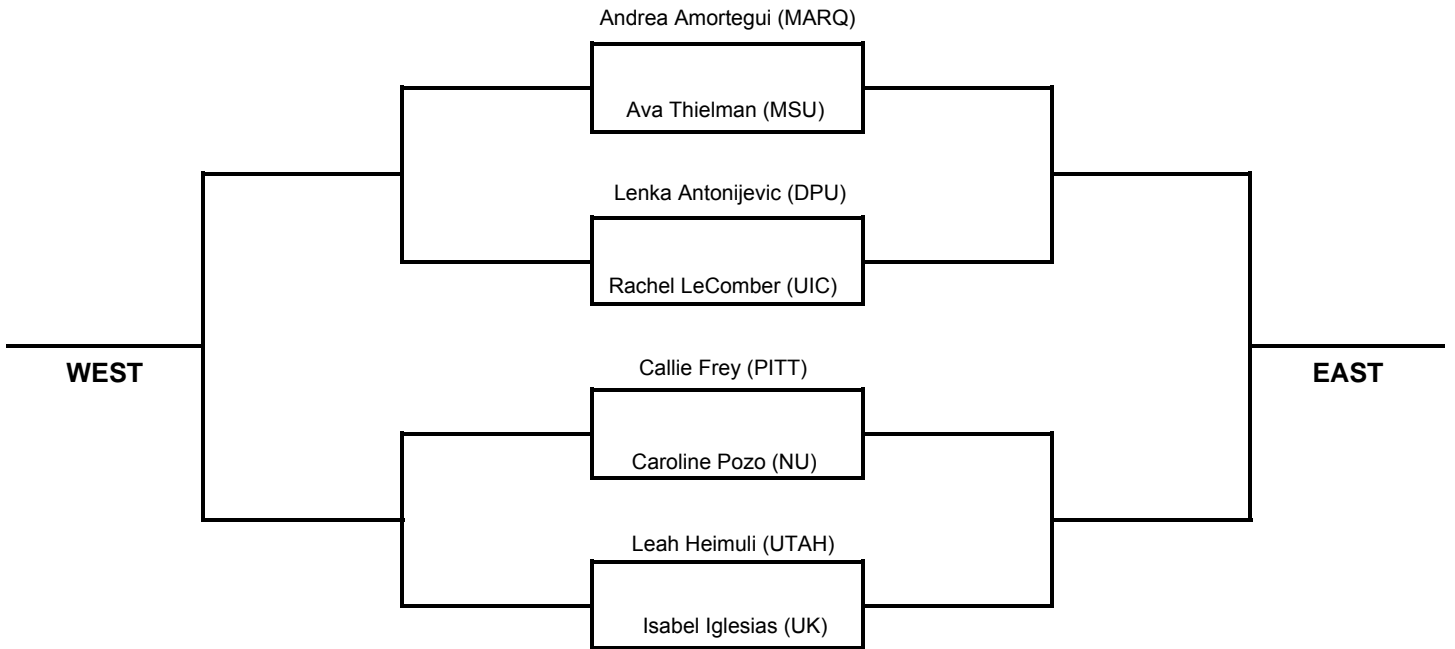

# Purple Flight

**NORTHWEST**  
(Semi-Final Losers from West)

**NORTHEAST**  
(Semi-Final Losers from East)

# Red Flight

**NORTHWEST**  
(Semi-Final Losers from West)

**NORTHEAST**  
(Semi-Final Losers from East)

# Blue Flight

**NORTHWEST**  
(Semi-Final Losers from West)

**NORTHEAST**  
(Semi-Final Losers from East)

# Gray Flight

**NORTHWEST**  
(Semi-Final Losers from West)

**NORTHEAST**  
(Semi-Final Losers from East)