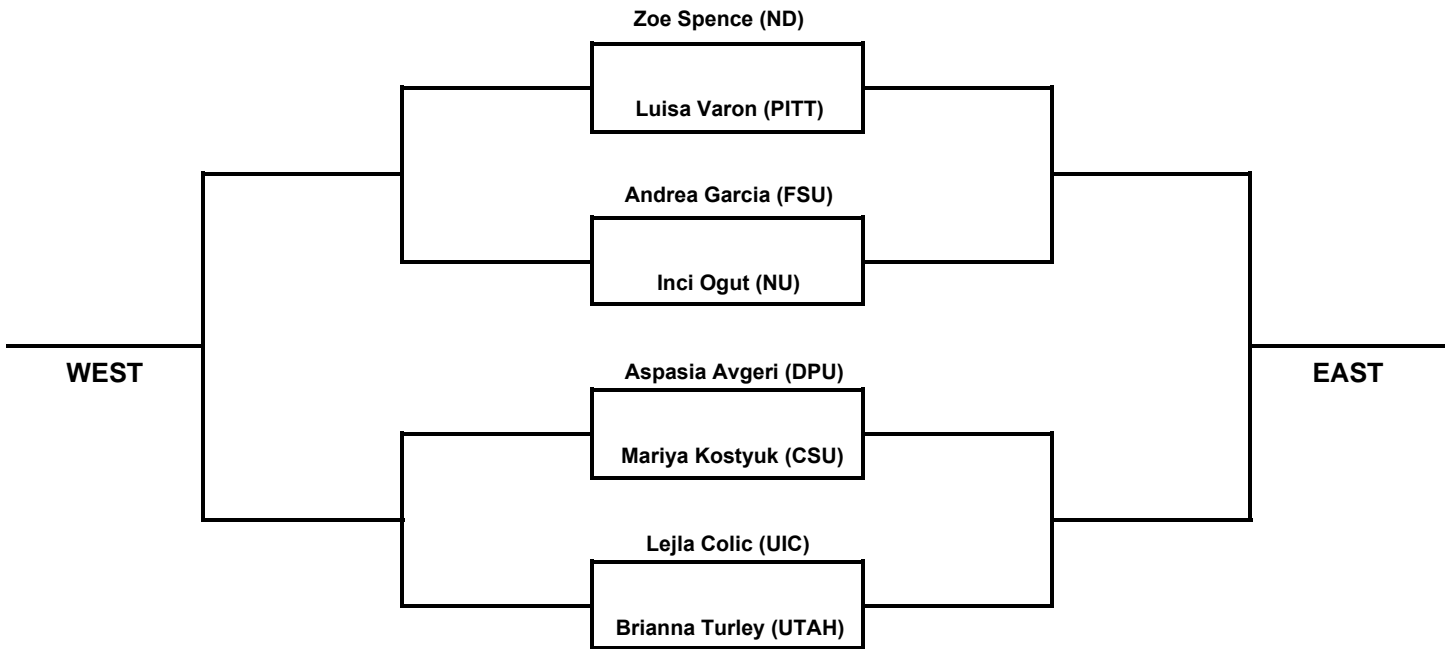

# Purple Flight

**NORTHWEST**  
(Semi-Final Losers from West)

**NORTHEAST**  
(Semi-Final Losers from East)

# Red Flight

**NORTHWEST**  
(Semi-Final Losers from West)

**NORTHEAST**  
(Semi-Final Losers from East)

# Blue Flight

**NORTHWEST**  
(Semi-Final Losers from West)

**NORTHEAST**  
(Semi-Final Losers from East)

# Gray Flight

**NORTHWEST**  
(Semi-Final Losers from West)

**NORTHEAST**  
(Semi-Final Losers from East)