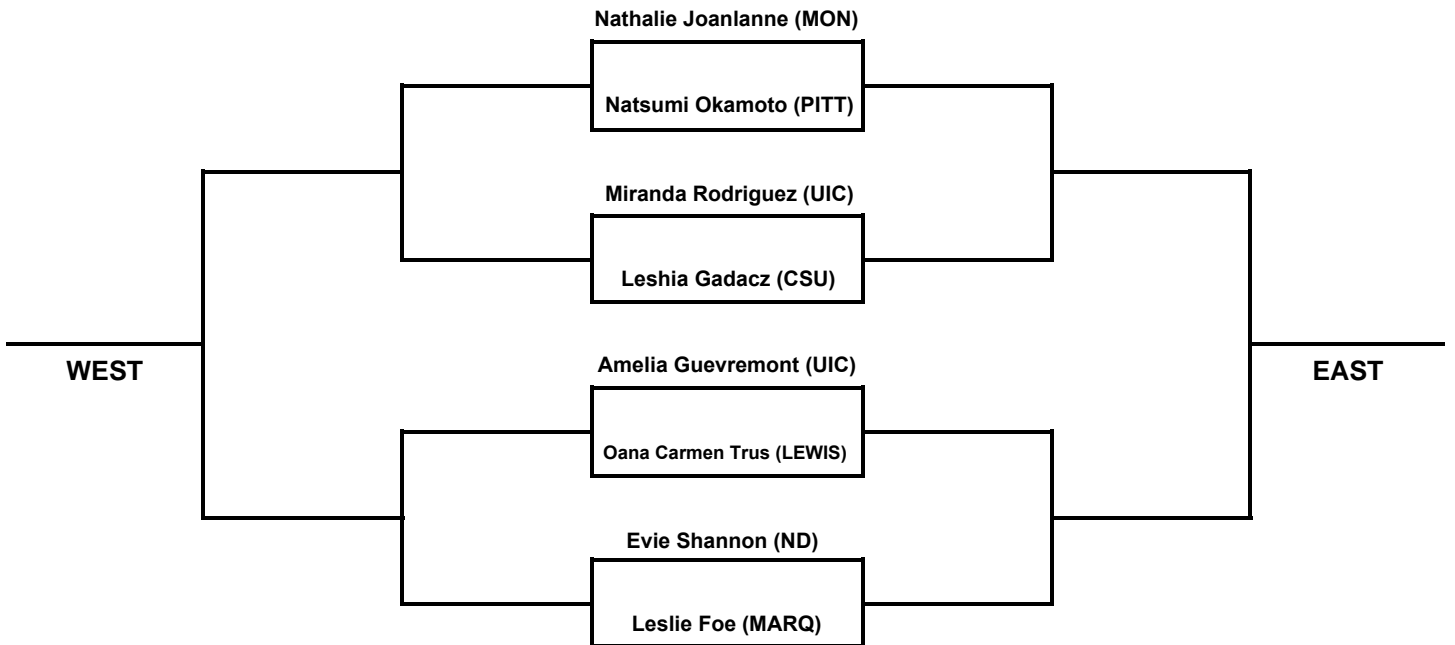

# Blue Flight

**NORTHWEST**  
(Semi-Final Losers from West)

**NORTHEAST**  
(Semi-Final Losers from East)

# Gray Flight

**NORTHWEST**  
(Semi-Final Losers from West)

**NORTHEAST**  
(Semi-Final Losers from East)

# Black Flight

**NORTHWEST**  
(Semi-Final Losers from West)

**NORTHEAST**  
(Semi-Final Losers from East)

# Green Flight

**NORTHWEST**  
(Semi-Final Losers from West)

**NORTHEAST**  
(Semi-Final Losers from East)