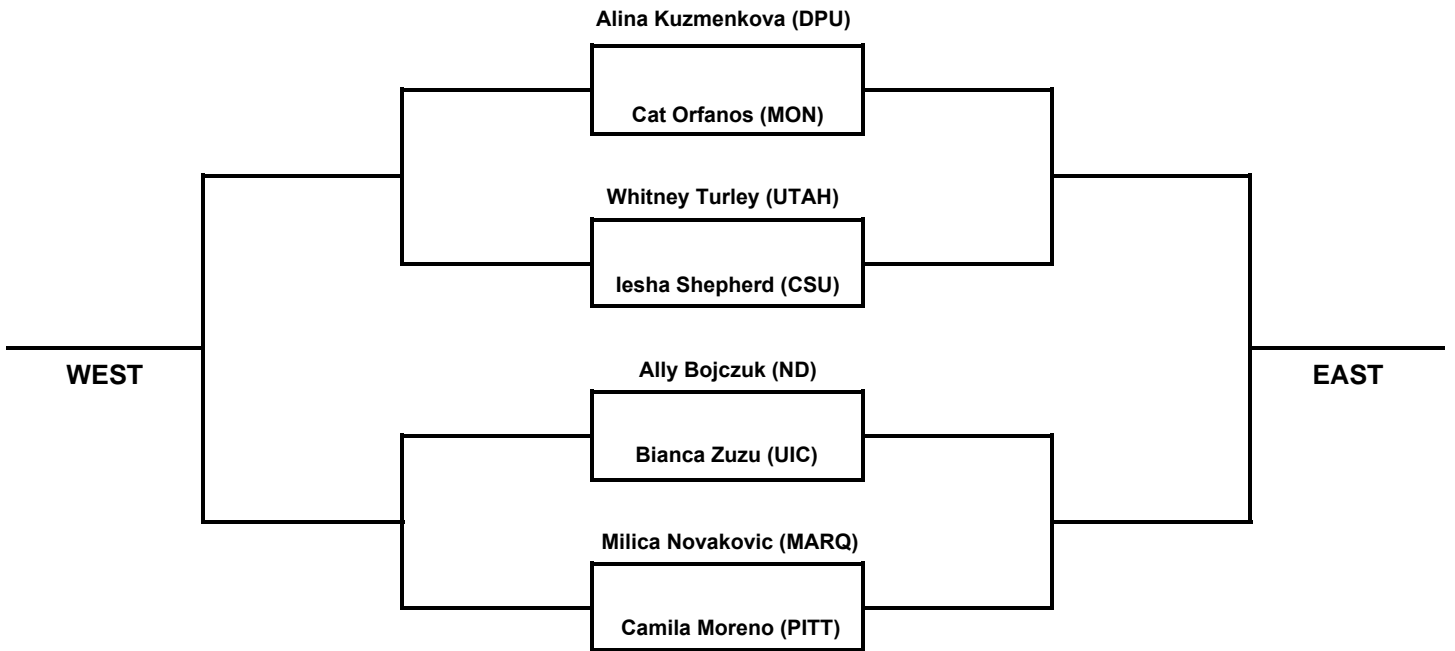

# Black Flight

**NORTHWEST**  
(Semi-Final Losers from West)

**NORTHEAST**  
(Semi-Final Losers from East)

# Green Flight

**NORTHWEST**  
(Semi-Final Losers from West)

**NORTHEAST**  
(Semi-Final Losers from East)

# Yellow Flight

**NORTHWEST**  
(Semi-Final Losers from West)

**NORTHEAST**  
(Semi-Final Losers from East)

# Orange Flight

**NORTHWEST**  
(Semi-Final Losers from West)

**NORTHEAST**  
(Semi-Final Losers from East)