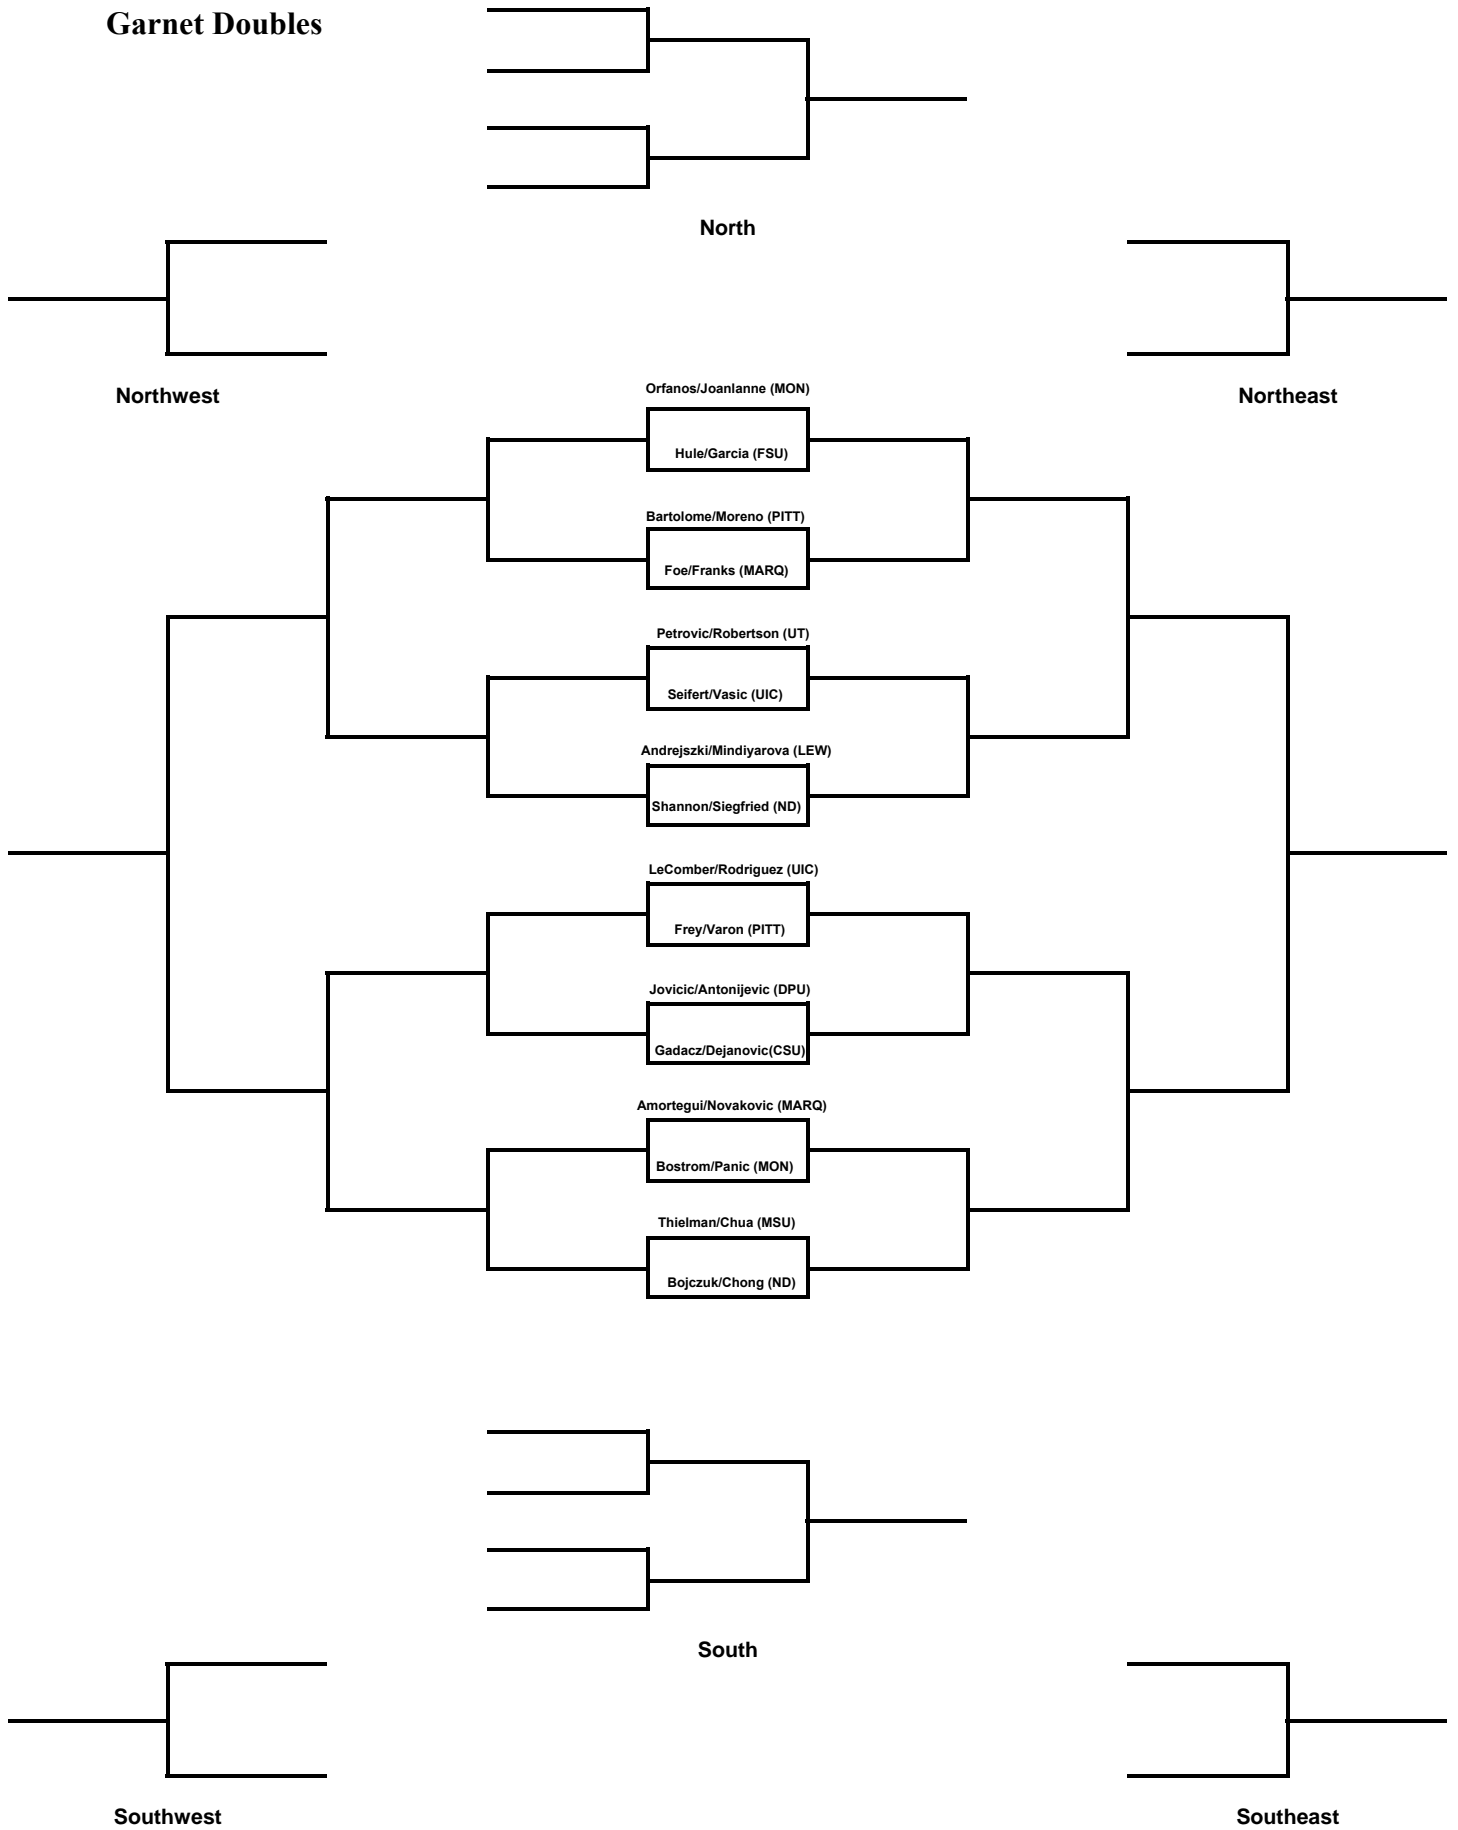

Avgeri/Kuzmenkova (DPU)

Baylis/Memije (MSU)

Kostyuk/Shepherd (CSU)

Corse/Spence (ND)

South

Southeast

Southwest

Garnet Doubles

DOUBLES ROUND ROBIN

Round 1

Bianca Zuzu/Amelia Guevremont (UIC) vs. Clara Lucas/Natsumi Okamoto (PITT)
Oana Carmen Trus/Simone Parn (LEWIS) vs. Lorea Gamboa/Alana Andrews (CSU)
Caroline Szabo/Julia Fenn (MSU) vs. BYE or MIX