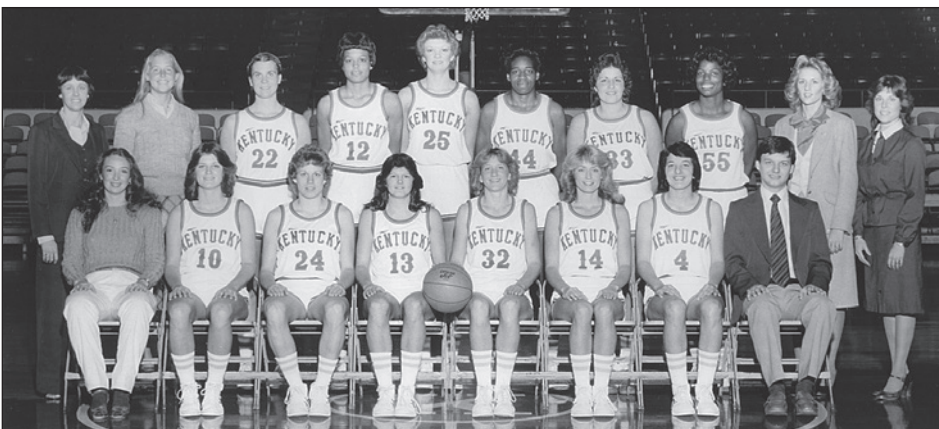

Back Row (L-R): Terry Hall, Coach; Lynn Norenberg, Grad. Asst.; Kathy Lokie, Valerie Still, Jody Runge, Grace Odrick, Terri Naiser, Tayna Fogle, Dottie Berry, Asst. Coach; Mimi Porter, Trainer. **Seated (L-R):** Michele Oberst, Manager; Lisa Collins, Donna Martin, Patty Jo Hedges, Lori Edgington, Lea Wise, Diane Stephens, Gary Loyd, Manager.

1981-82

Overall Record: 24-8

NCAA Midwest Regionals • Ruston, La.

1st • Kentucky 88, Illinois 80

2nd • Kentucky 73, South Carolina 69

3rd • Louisiana Tech 82, Kentucky 60

- Coach Terry Hall led the Lady Kats to their finest season ever, a 24-8 campaign that ended in the Midwest Regional championship, where UK fell to No. 1-ranked and eventual national champion Louisiana Tech on the Lady Techsters' home floor.
- By the end of the season, UK was playing so well that Hall proclaimed, "If we had been in any other region, we would have been in the Final Four."