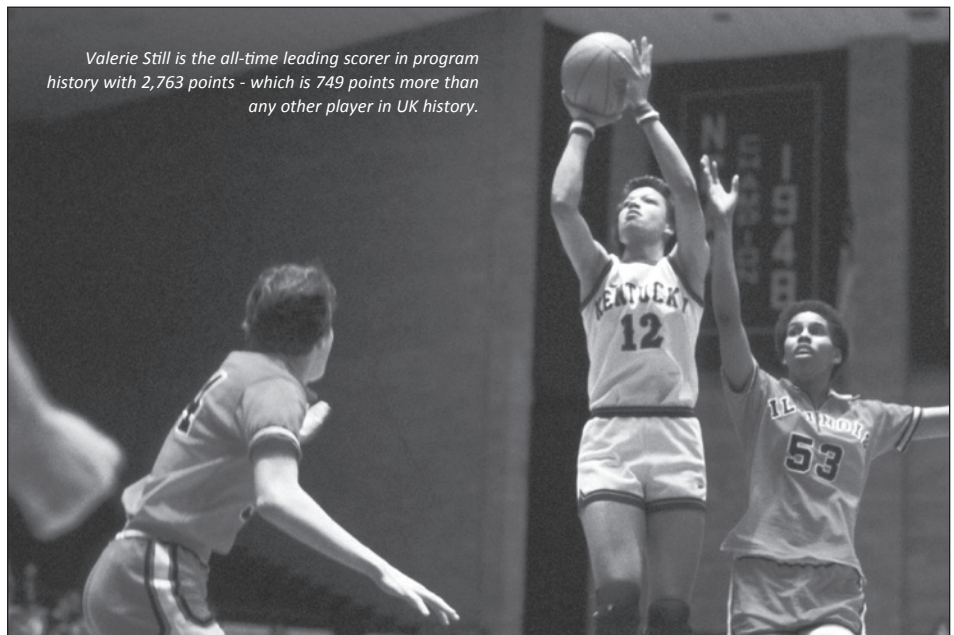

QUICKEST TO 1,000 POINTS (BY GAMES PLAYED)

Name	Years	Games to 1,000	Date	Opponent	Total Points	Total Games
1. Valerie Still	1979-83	44	1/27/81	Eastern Kentucky	2,763	119
2. Leslie Nichols	1982-86	66	12/29/84	Old Dominion	1,797	111
3. Selia Helm	2000-2004	73	2/9/03	Vanderbilt	1,487	108
4. A'dia Mathies	2010-2013	74	11/19/11	Southern Miss	1,435	104
5. Victoria Dunlap	2008-2011	85	1/31/10	Mississippi State	1,846	133

Valerie Still is the all-time leading scorer in program history with 2,763 points - which is 749 points more than any other player in UK history.