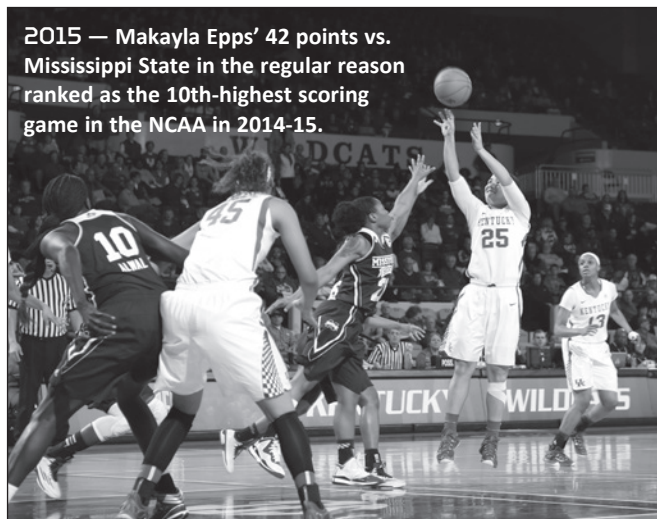

2015 — Makayla Epps' 42 points vs. Mississippi State in the regular season ranked as the 10th-highest scoring game in the NCAA in 2014-15.