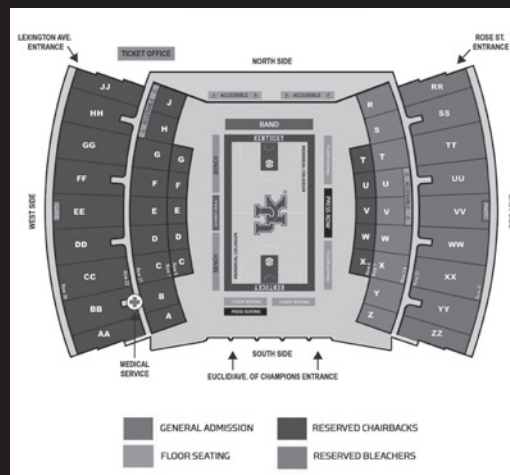

! New Season Record # Led the nation
Years include games at Rupp Arena • 1974-79 attendance not available