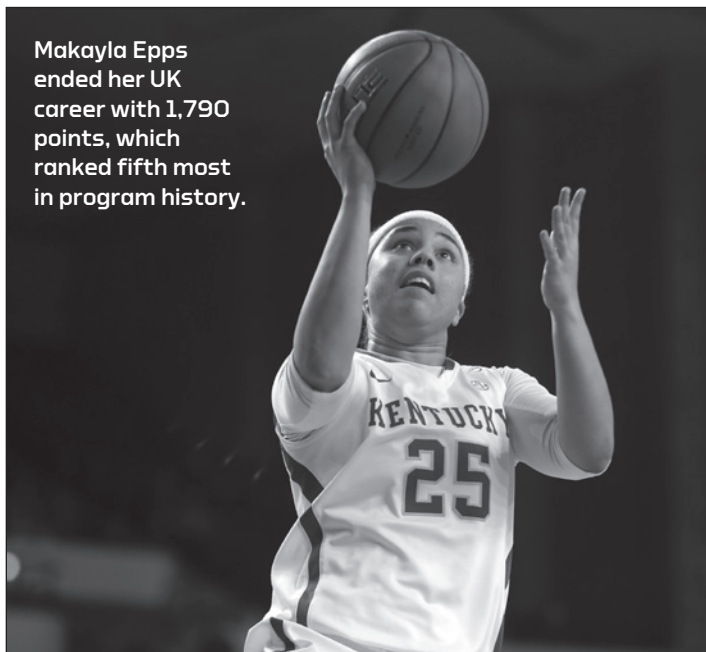

2017

Makayla Epps ended her UK career with 1,790 points, which ranked fifth most in program history.

2017 — #ONE to Remember: Behind seniors Makayla Epps and Evelyn Akhator, UK defeated No. 3 Mississippi State on Senior Night inside Memorial Coliseum. The seniors scored 28 of the team's final 30 points, including an offensive putback by Epps with seconds left in overtime. The win was Kentucky's eighth straight win on Senior Night and the second time in the last three seasons that UK has defeated a top-three team on Senior Night.