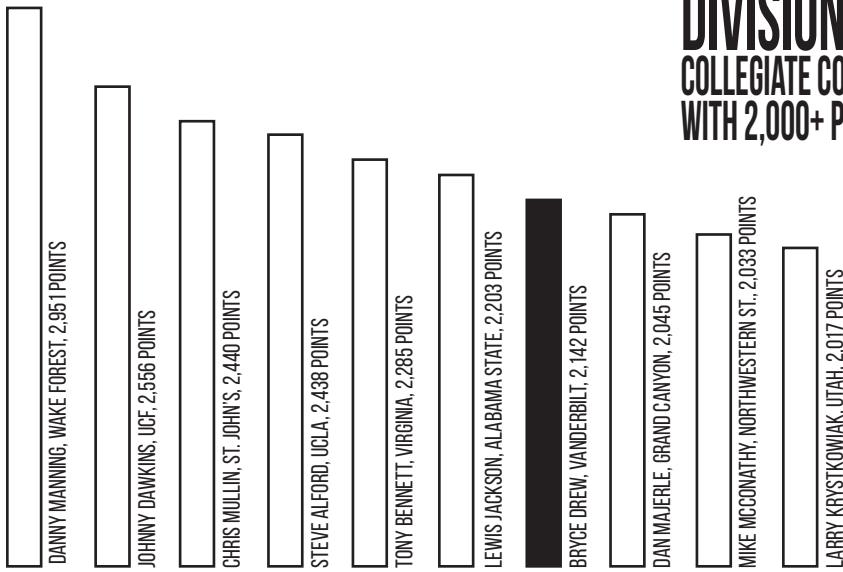

DIVISION I COLLEGIATE COACHES WITH 2,000+ POINTS

CONSENSUS TOP 10 2018 RECRUITING CLASS

Head coach Bryce Drew and his staff have assembled quite the recruiting class for 2018, with the Commodores receiving commitments from two five-star players, Darius Garland and Simi Shittu, and four-star wing player Aaron Nesmith. Most recruiting services have Vanderbilt in the top 10 nationally for their 2018 class. The Commodores, who had only signed one five-star player in the history of the program (John Jenkins, November of 2008), signed Garland and Shittu within a nine-day span. Garland and Shittu were named to the McDonald's All-American Teams on January 16, 2018, Vanderbilt's first ever selections.