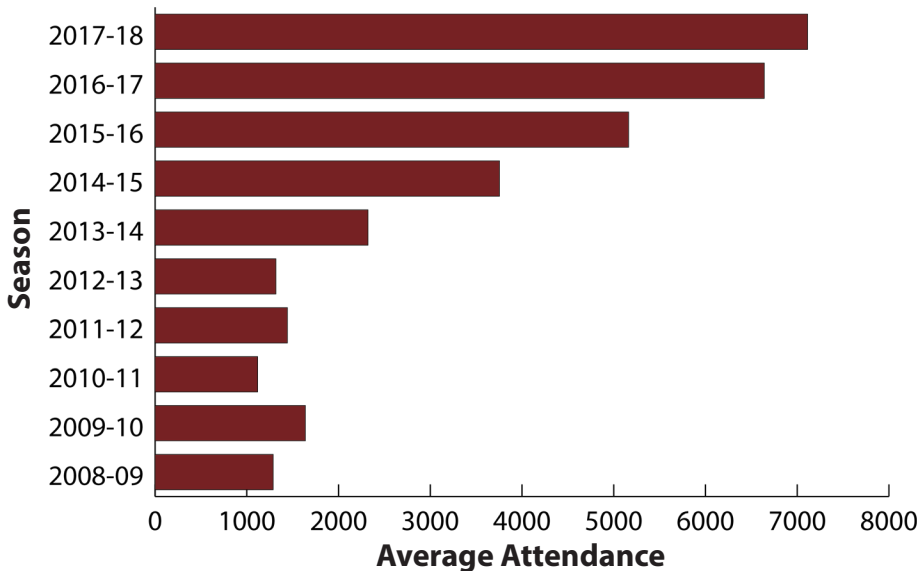

MISSISSIPPI STATE AVERAGE HOME ATTENDANCE THE LAST 10 SEASONS

HUMPHREY COLISEUM INDIVIDUAL RECORDS

- **Most Points**
  47 - Tan White vs. Vanderbilt [2OT] (2/3/05)
- **Most Rebounds**
  26 - Sophie Ratliff vs. Shorter (2/15/88)
- **Most FG Made**
  20 - LaToya Thomas vs. Tulsa (11/17/02)
- **Most 3FG Made**
  8 - Meadow Overstreet vs. Miss. Valley St. (12/20/99)
- **Most FT Made**
  18 - Jennifer Fambrough vs. Northwestern St. (12/19/88)
- **Most Assists**
  13 - Katia May, vs. Tennessee Tech (11/21/13)
- **Most Steals**
  13 - Katia May, vs. Tennessee Tech (11/21/13)
- **Most Blocked Shots**
  10 - Martha Alwal vs. Jacksonville State (11/11/11)

HUMPHREY COLISEUM TEAM RECORDS

- **Most Points**
  117 - vs. Judson (2/24/86)
- **Most Rebounds**
  78 - vs. Judson (2/24/86)
- **Most FG Made**
  53 - vs. Judson (2/24/86)
- **Most 3FG Made**
  13 - 2x, last vs. Southern Miss (11/19/17)
- **Most FT Made**
  36 - vs. SE Louisiana (12/20/13)
- **Most Assists**
  30 - vs. Mississippi Valley (11/24/15)
  30 - vs. Mississippi Valley (12/20/99)
- **Most Steals**
  32 - vs. Nicholls (12/7/08)
- **Most Blocked Shots**
  14 - vs. Jacksonville State (11/11/11)