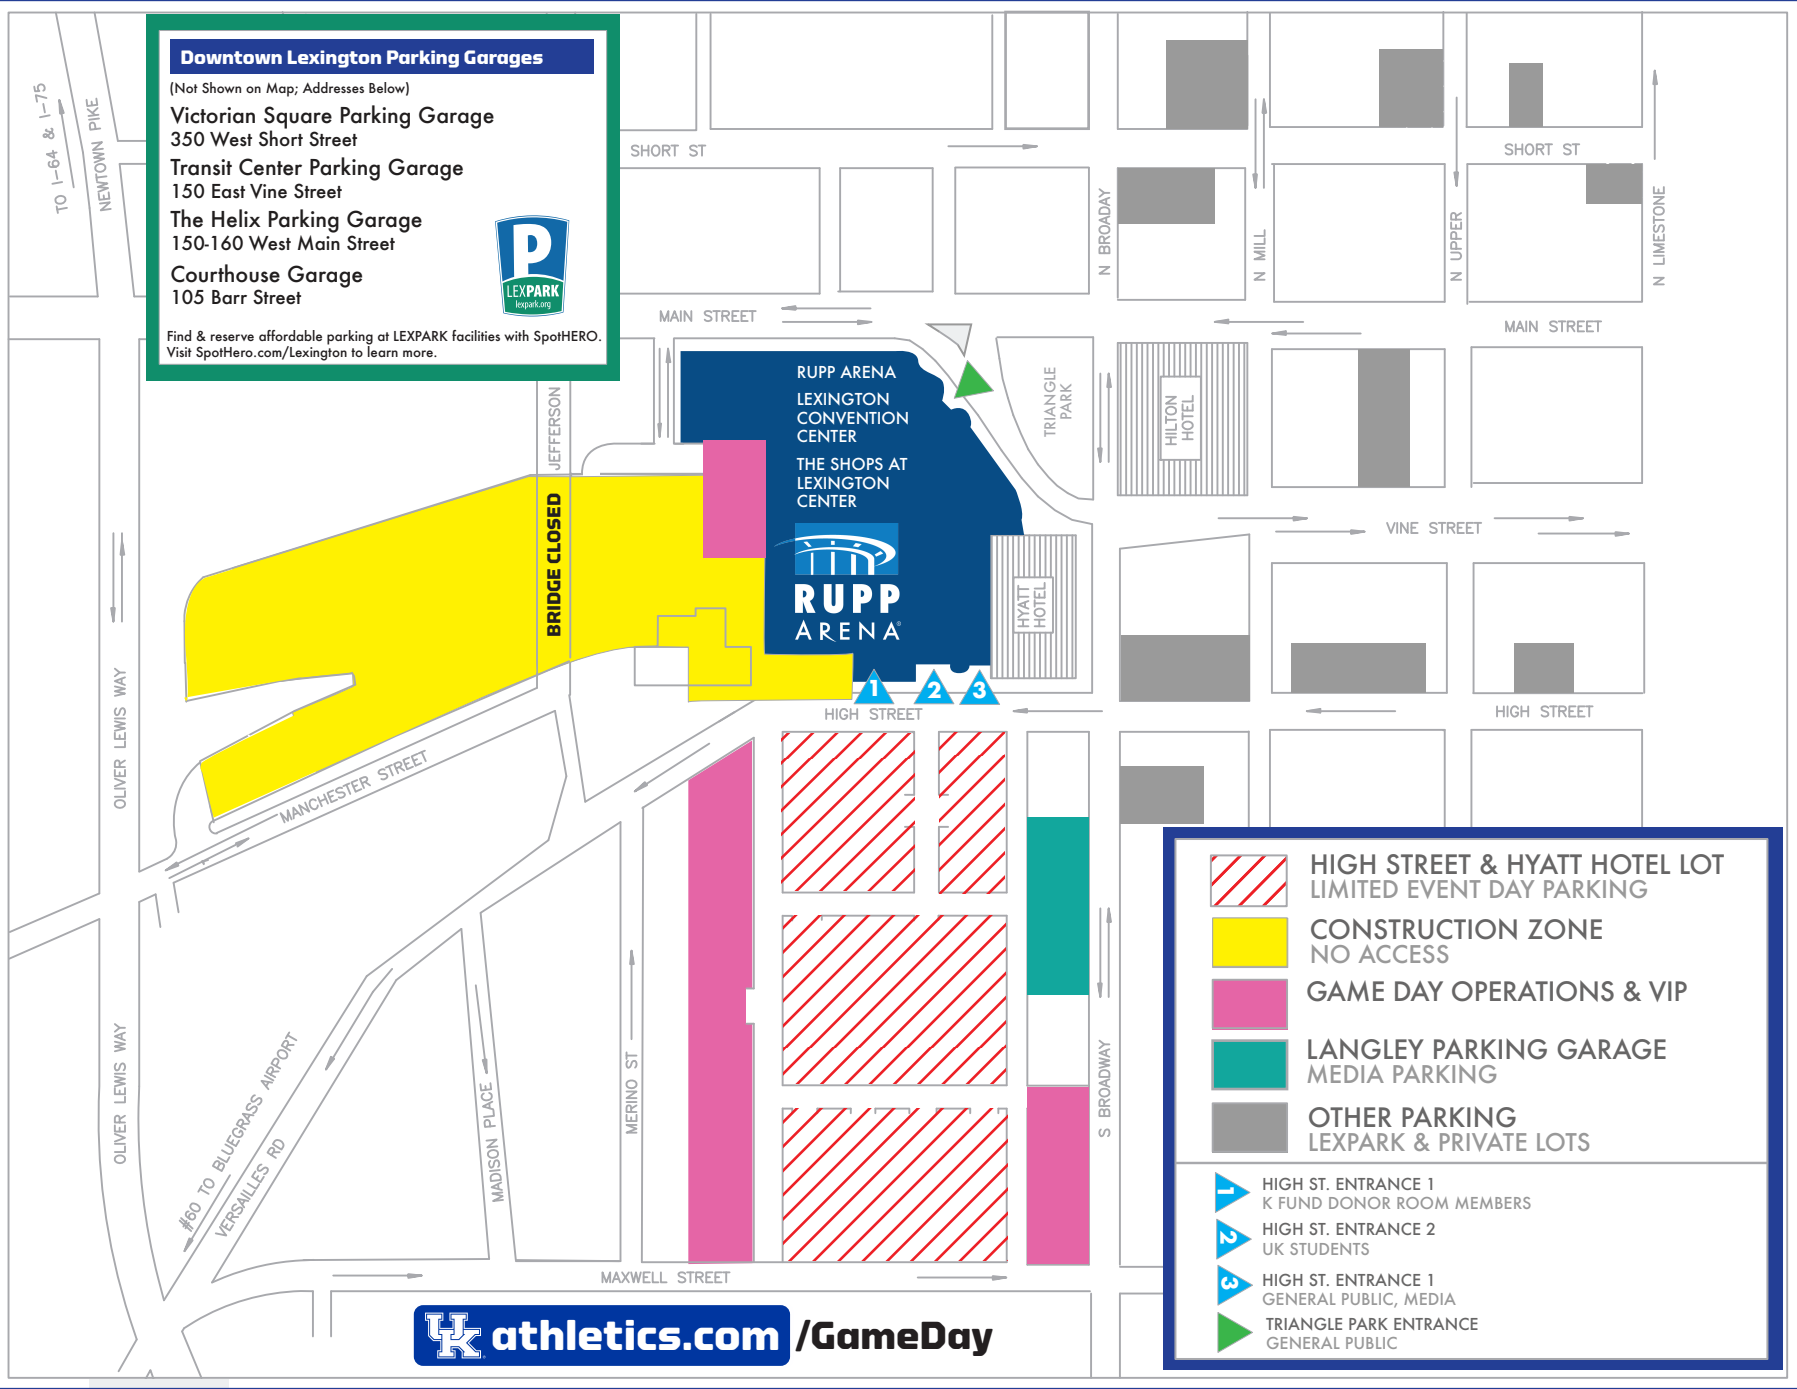

**Downtown Lexington Parking Garages**

(Not Shown on Map; Addresses Below)

**Victorian Square Parking Garage**  
350 West Short Street

**Transit Center Parking Garage**  
150 East Vine Street

**The Helix Parking Garage**  
150-160 West Main Street

**Courthouse Garage**  
105 Barr Street

Find & reserve affordable parking at LEXPARK facilities with SpotHERO.  
Visit SpotHero.com/Lexington to learn more.

	<b>HIGH STREET &amp; HYATT HOTEL LOT</b> LIMITED EVENT DAY PARKING
	<b>CONSTRUCTION ZONE</b> NO ACCESS
	<b>GAME DAY OPERATIONS &amp; VIP</b>
	<b>LANGLEY PARKING GARAGE</b> MEDIA PARKING
	<b>OTHER PARKING</b> LEXPARK & PRIVATE LOTS
	<b>HIGH ST. ENTRANCE 1</b> K FUND DONOR ROOM MEMBERS
	<b>HIGH ST. ENTRANCE 2</b> UK STUDENTS
	<b>HIGH ST. ENTRANCE 1</b> GENERAL PUBLIC, MEDIA
	<b>TRIANGLE PARK ENTRANCE</b> GENERAL PUBLIC