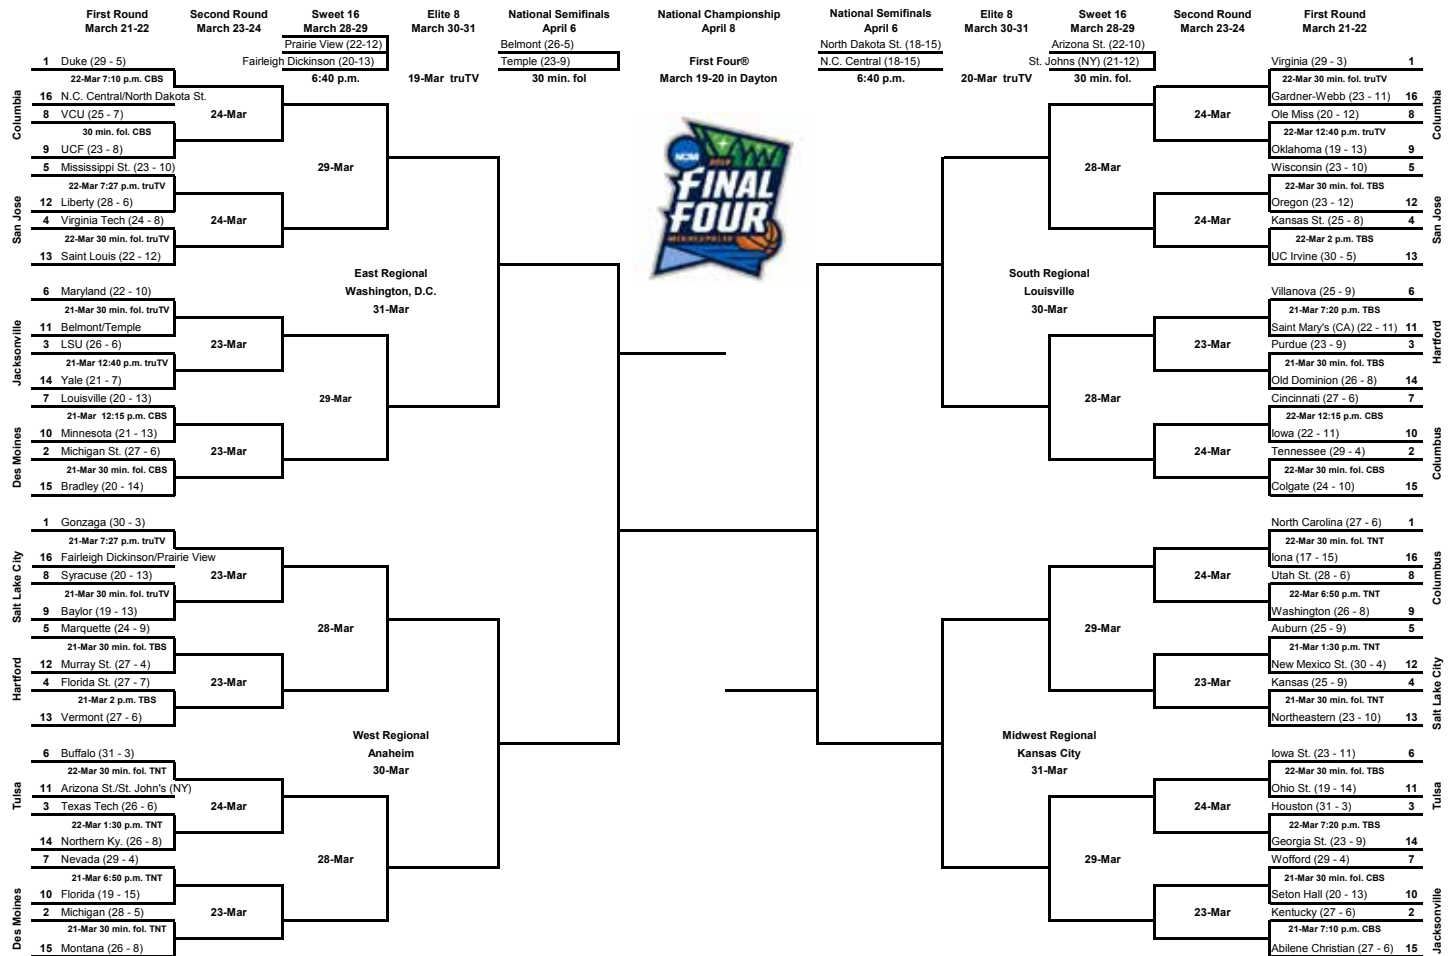

2019 NCAA Division I Men's Basketball Championship

ACU MEN'S BASKETBALL HISTORY / QUICK FACTS

President: Dr. Phil Schubert (ACU, '91)

Location: Abilene, Texas

Population: 120,000

Founded: 1906

Joined Southland: 1963 / Re-joined in 2013

Enrollment: 4,910

Nickname: Wildcats

Colors: Purple and White

Faculty Athletics Representative

Dr. Jonathan Stewart (Lubbock Christian, '90)

Director of Athletics

Allen Ward (William Jewell, '89)

Deputy Director of Athletics / Internal Operations

Drew Long (Northwestern, '04)

Deputy Director of Athletics / External Operations

Steve Harrell (Delaware, '06)

Associate Director of Athletics for

Media Relations

Lance Fleming (ACU, '92)

Associate Director of Athletics for

Sports Performance / Head Athletics Trainer

Cory Driskill (Texas Tech, '03)

Associate Director of Athletics for

Student Services

Chris Ballard (ACU, '08)

Men's Basketball History

First Year of Basketball: 1919

First Year of Southland Basketball: 1964-73

Re-joined in 2014

All-Time Record, Years: 1,182-1,145 (98th season)

All-Time Southland Record, Years: 86-101,
15th season

Southland Championships, Last: 4, 2018-19

NCAA I Playoff Appearances, Last: 1 (2018-19)

Coaching Staff

Head Coach: Joe Golding

Alma Mater, Year: Abilene Christian, 1999

Record at School: 114-127, 8th season

Career Record: Same

Southland Conference Record: 41-61, 6 seasons

Basketball Office Phone: 325-674-2323

Assistant Coaches

Associate Head Coach

Brette Tanner (Emporia State, Kan., '98)

Sixth season at ACU

Assistant Coach Ted Crass (Arkansas-Little Rock, '13)

Third season at ACU

Assistant Coach

Antonio Bostic (Stephen F. Austin, '13)

Third season at ACU

Special Assistant to the Head Coach

Jon Trilli (Midwestern State, '15)

First season at ACU

Graduate Manager

Cam Griffin (Denver, '15)

First season at ACU

Student Managers

Nate Hamilton (Third season)

Alex Hampton (Third season)

Haden Johnson (Second season)