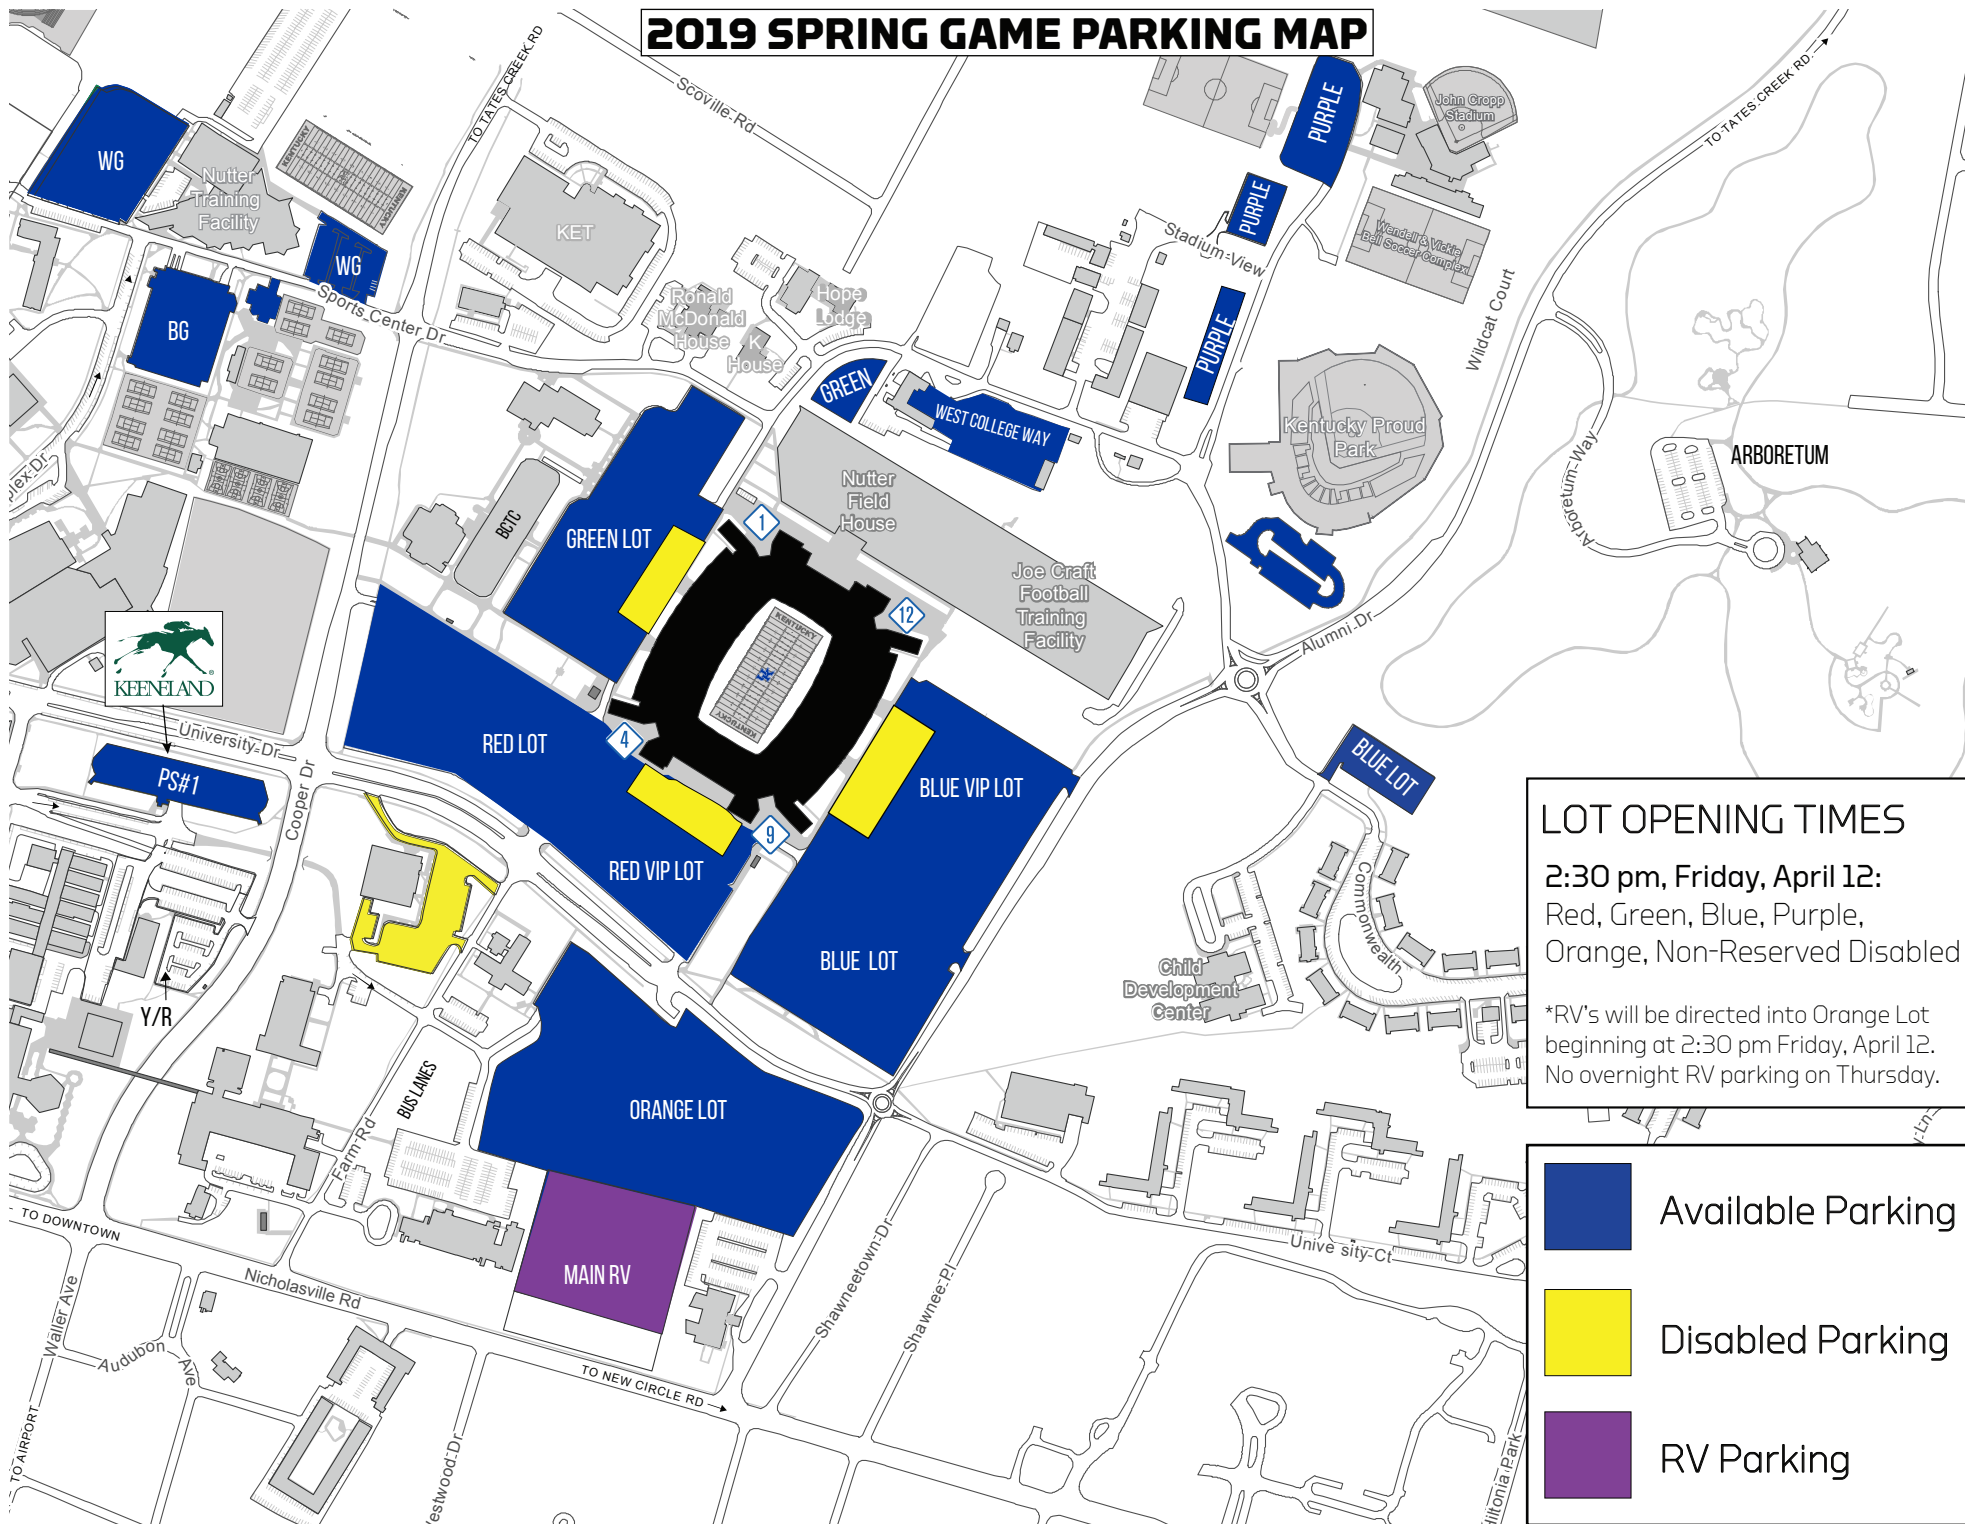

2019 SPRING GAME PARKING MAP

LOT OPENING TIMES
2:30 pm, Friday, April 12:
 Red, Green, Blue, Purple,
 Orange, Non-Reserved Disabled
 *RV's will be directed into Orange Lot
 beginning at 2:30 pm Friday, April 12.
 No overnight RV parking on Thursday.

	Available Parking
	Disabled Parking
	RV Parking