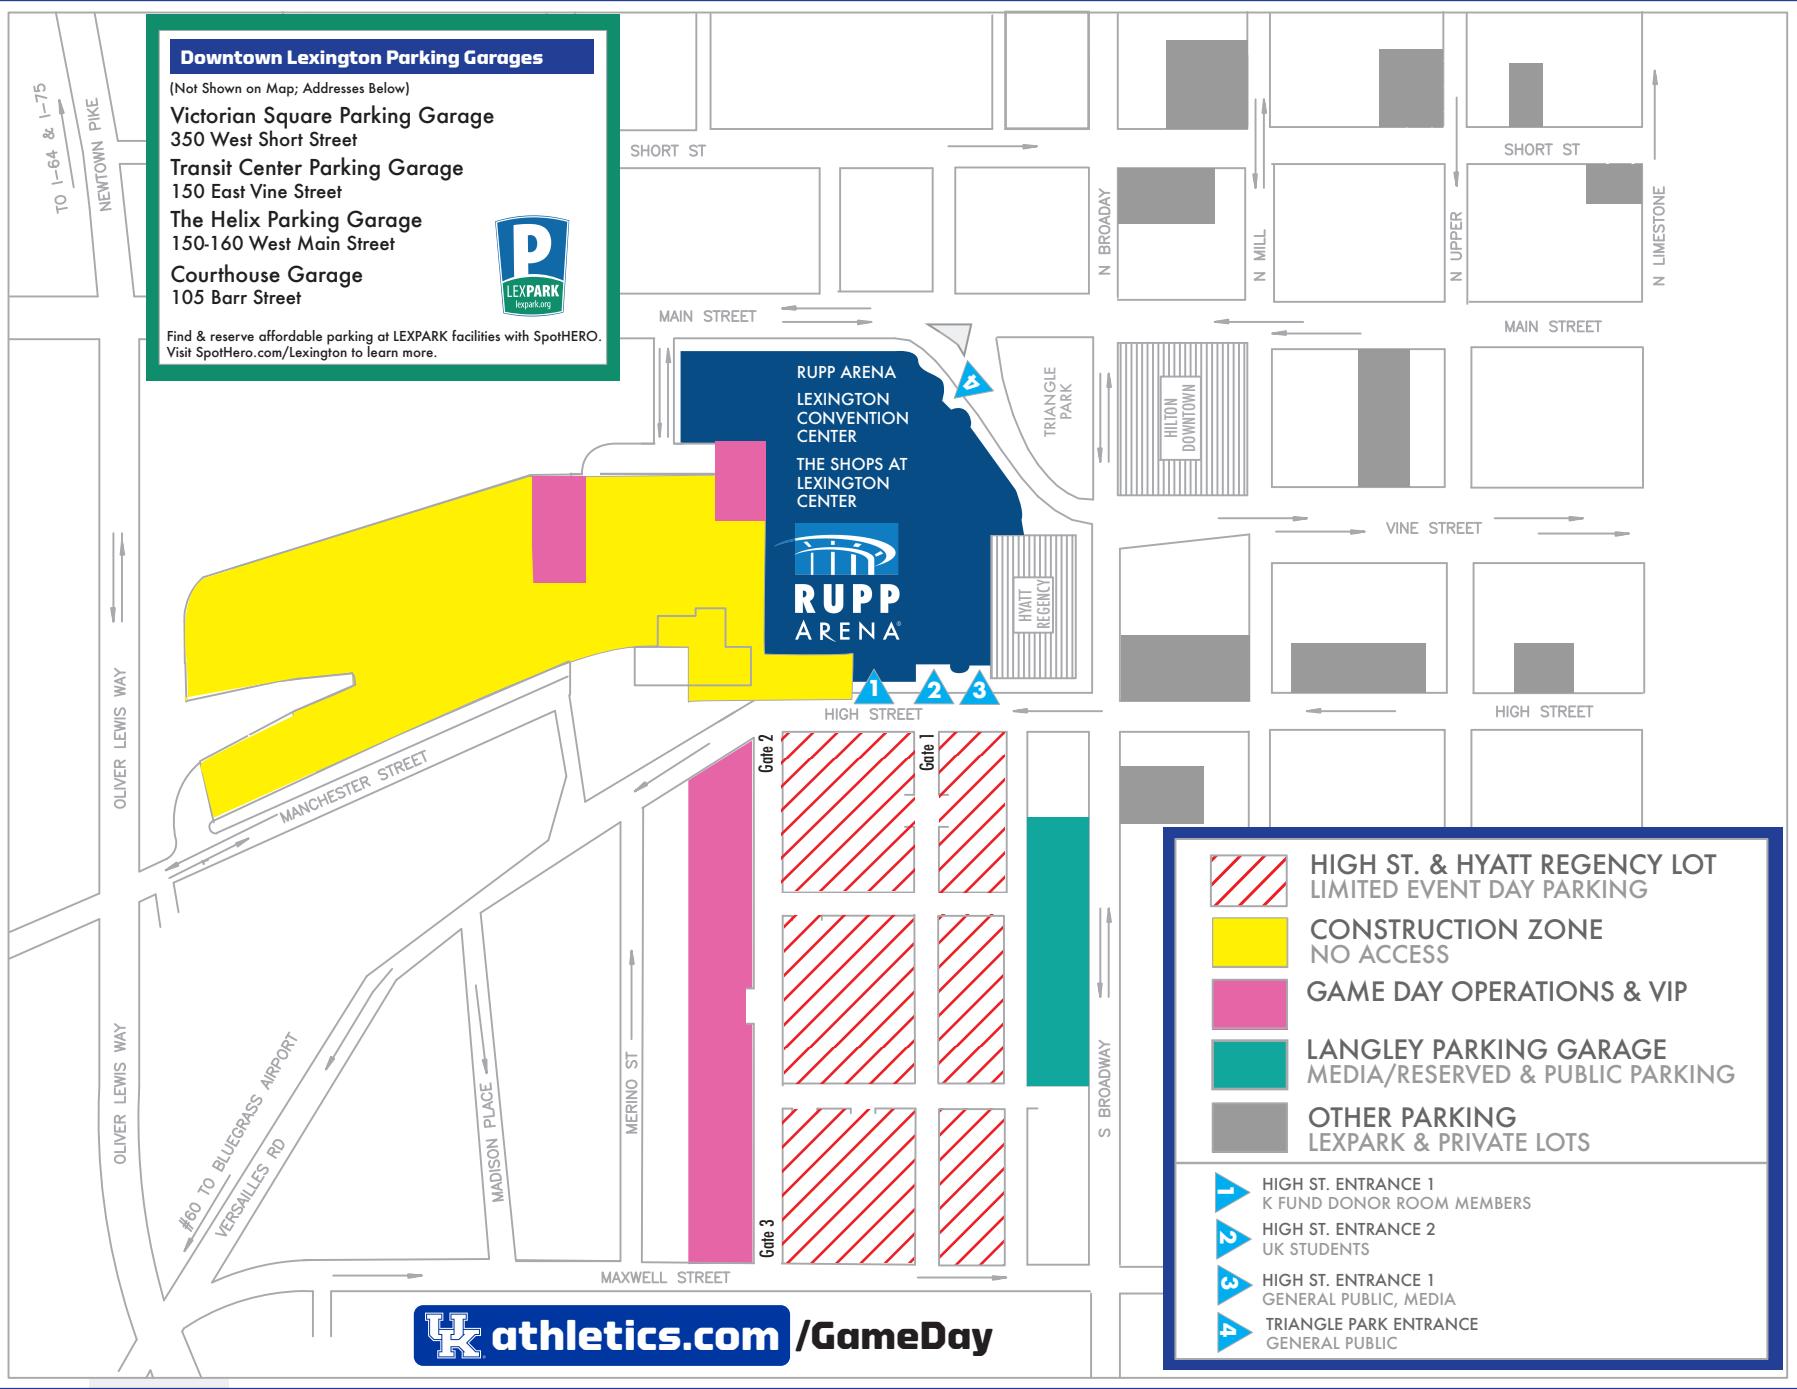

Downtown Lexington Parking Garages

(Not Shown on Map; Addresses Below)

Victorian Square Parking Garage
350 West Short Street

Transit Center Parking Garage
150 East Vine Street

The Helix Parking Garage
150-160 West Main Street

Courthouse Garage
105 Barr Street

Find & reserve affordable parking at LEXPARK facilities with SpotHERO.
Visit SpotHero.com/Lexington to learn more.

	HIGH ST. & HYATT REGENCY LOT LIMITED EVENT DAY PARKING
	CONSTRUCTION ZONE NO ACCESS
	GAME DAY OPERATIONS & VIP
	LANGLEY PARKING GARAGE MEDIA/RESERVED & PUBLIC PARKING
	OTHER PARKING LEXPARK & PRIVATE LOTS
	HIGH ST. ENTRANCE 1 K FUND DONOR ROOM MEMBERS
	HIGH ST. ENTRANCE 2 UK STUDENTS
	HIGH ST. ENTRANCE 1 GENERAL PUBLIC, MEDIA
	TRIANGLE PARK ENTRANCE GENERAL PUBLIC