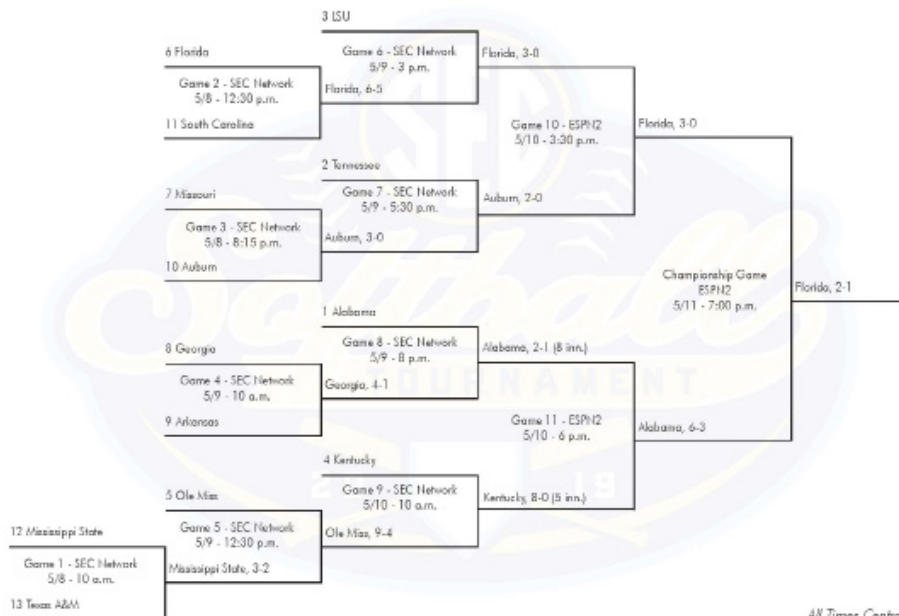

Player of the Week:
Pitcher of the Week:
Freshman of the Week:

March 17, 2020

Player of the Week:
Pitcher of the Week:
Freshman of the Week:

March 24, 2020

Player of the Week:
Pitcher of the Week:
Freshman of the Week:

April 31, 2020

Player of the Week:
Pitcher of the Week:
Freshman of the Week:

April 7, 2020

Player of the Week:
Pitcher of the Week:
Freshman of the Week:

April 14, 2020

Player of the Week:
Pitcher of the Week:
Freshman of the Week:

April 21, 2020

Player of the Week:
Pitcher of the Week:
Freshman of the Week:

April 28, 2020

Player of the Week:
Pitcher of the Week:
Freshman of the Week:

May 5, 2020

Player of the Week:
Pitcher of the Week:
Freshman of the Week:

Postseason Awards:

Player of the Year:
Pitcher of the Year:
Freshman of the Year:
Coach of the Year:
Scholar-Athlete of the Year:

THE SEC IN THE 2019 NCAA TOURNAMENT

Regional and Super Regional Hosts

- (5) Florida - advanced to SR and WCWS
- (8) Alabama - advanced to SR and WCWS SF

Regional Hosts

- (10) LSU - advanced to SR, lost to Minnesota
- (11) Ole Miss - advanced to SR, lost to Arizona
- (12) Tennessee - advanced to SR, lost to Florida
- (14) Kentucky - advanced to SR, lost to Washington

Regional No. 2 Seeds

- Georgia (Minneapolis)
- Arkansas (Stillwater)
- Missouri (Los Angeles)
- Auburn (Fuscon)
- South Carolina (Tallahassee)
- Mississippi State (Starkville)

Regional No. 3 Seed

- Texas A&M (Austin)

2019 SEC Softball Tournament
May 8-11 • Davis Diamond • College Station, Texas