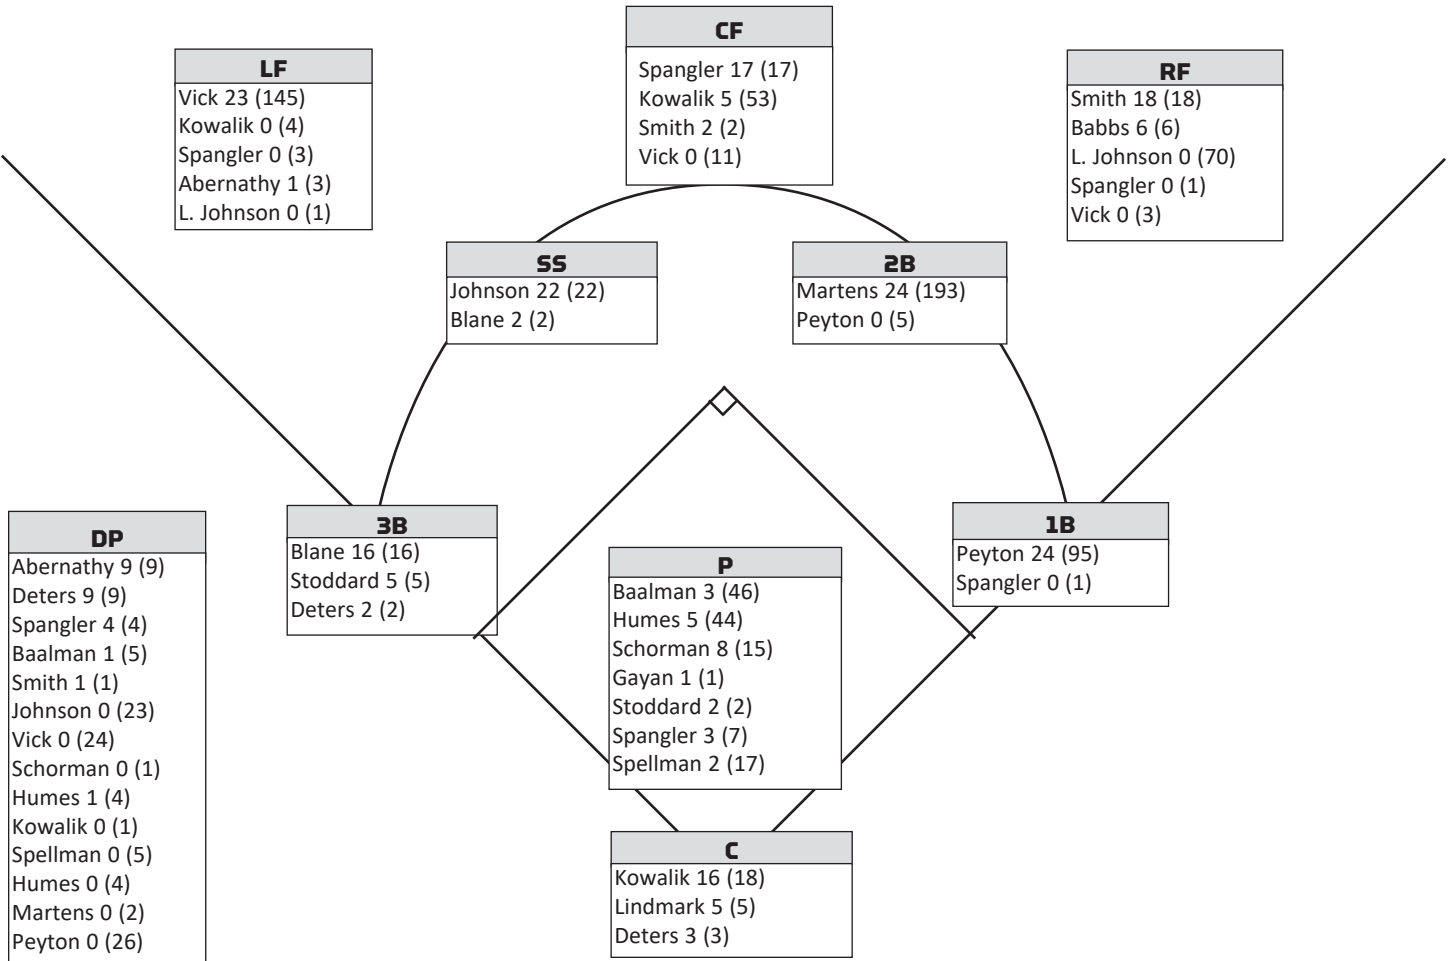

2020 STARTS BY BATTING ORDER

Player	1	2	3	4	5	6	7	8	9
Renee Abernathy	.	.	.	.	.	1	4	.	1
Grace Baalman	.	.	.	.	2	2	.	.	.
Jaci Babbs	.	.	.	.	.	.	.	.	7
Emmy Blane	.	.	.	.	.	.	3	10	.
Emma Boitnott	.	.	.	.	.	.	.	.	.
Gabi Deters	.	.	.	.	.	1	9	.	.
Tekiya Garr-Carter	.	.	.	.	.	.	.	.	.
Sloan Gayan	.	.	.	.	.	.	.	.	.
Autumn Humes	.	.	.	.	.	4	3	.	.
Lauren Johnson	1	.	4	.	1	14	.	.	2
Kayla Kowalik	23	1	.	.	.	.	.	.	.
Cassie Lindmark	.	.	.	.	.	.	2	1	.
Alex Martens	.	.	.	23	1	.	.	.	.
Mallory Peyton	.	.	2	1	20	1	.	.	.
Meghan Schorman	.	.	.	.	.	.	.	.	.
Rylea Smith	.	7	17	.	.	.	.	.	.
Tatum Spangler	.	.	1	.	.	1	3	6	8
Larissa Spellman	.	.	.	.	.	.	.	.	.
Miranda Stoddard	.	.	.	.	.	.	.	6	.
Bailey Vick	.	16	.	.	.	.	.	1	6

STARTS BY POSITION IN 2020 (CAREER)