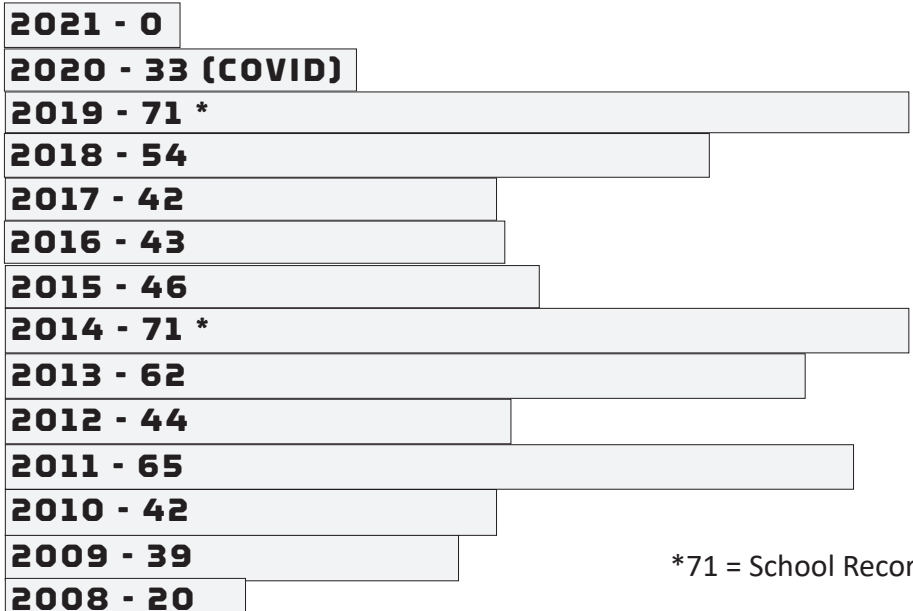

*=School Record of SEC series won in single season

KENTUCKY HOME RUN TRACKER UNDER COACH KRISTINE HIMES

*71 = School Record