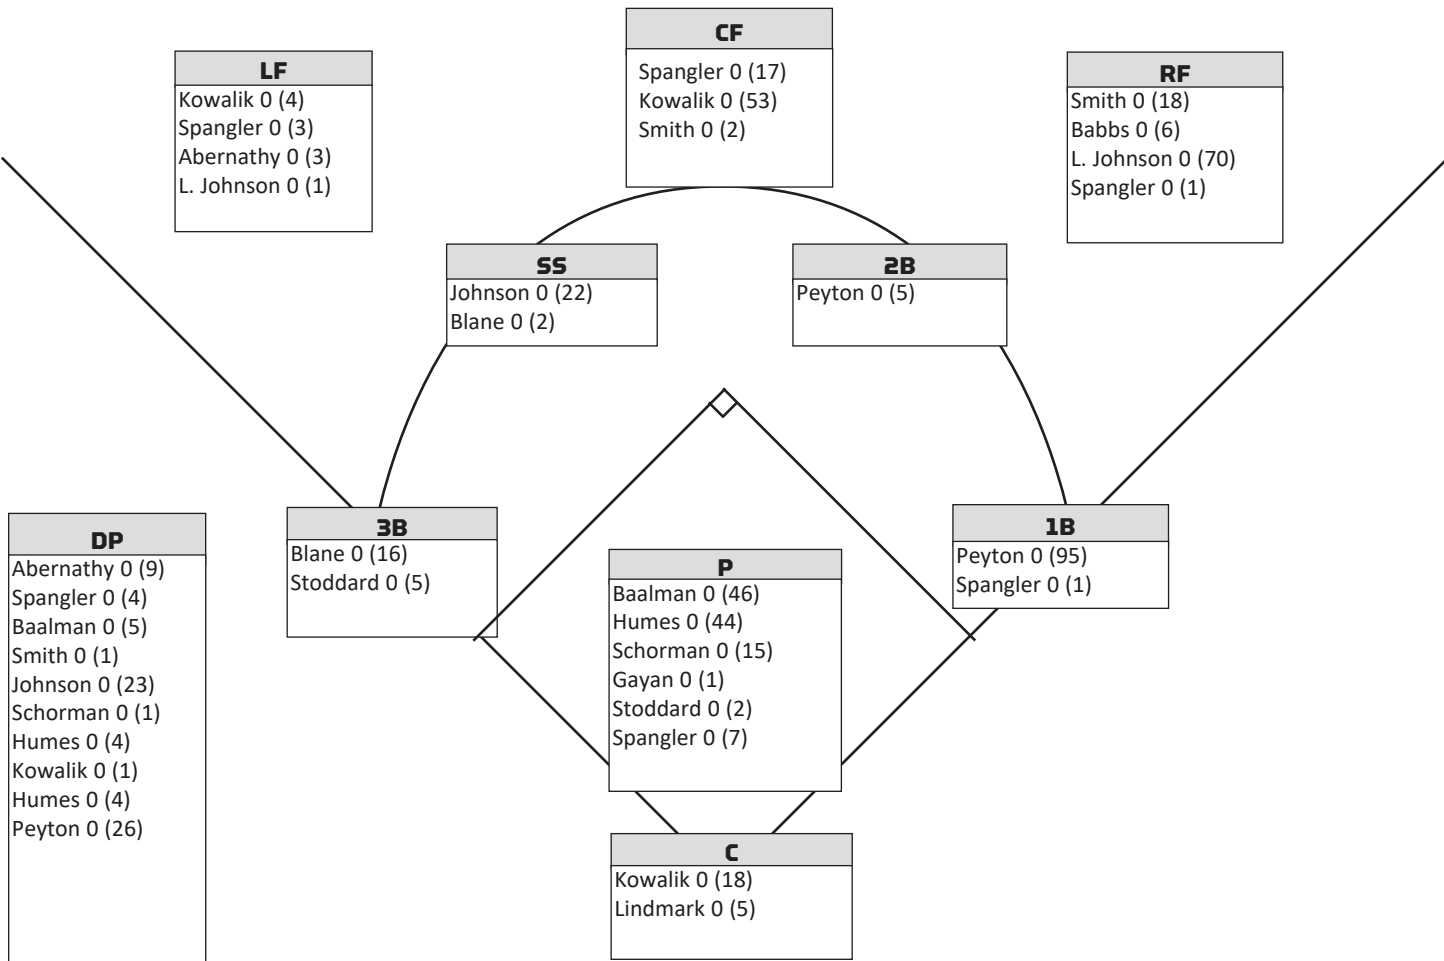

2021 STARTS BY BATTING ORDER

Player	1	2	3	4	5	6	7	8	9
Renee Abernathy	.	.	.	.	.	.	.	.	.
Grace Baalman	.	.	.	.	.	.	.	.	.
Jaci Babbs	.	.	.	.	.	.	.	.	.
Emmy Blane	.	.	.	.	.	.	.	.	.
Emma Boitnott	.	.	.	.	.	.	.	.	.
Erin Coffel	.	.	.	.	.	.	.	.	.
Victoria Fragoso	.	.	.	.	.	.	.	.	.
Sloan Gayan	.	.	.	.	.	.	.	.	.
Meeko Harrison	.	.	.	.	.	.	.	.	.
Autumn Humes	.	.	.	.	.	.	.	.	.
Lauren Johnson	.	.	.	.	.	.	.	.	.
Kayla Kowalik	.	.	.	.	.	.	.	.	.
Cassie Lindmark	.	.	.	.	.	.	.	.	.
Vanessa Nesby	.	.	.	.	.	.	.	.	.
Mallory Peyton	.	.	.	.	.	.	.	.	.
Stephanie Schoonover	.	.	.	.	.	.	.	.	.
Meghan Schorman	.	.	.	.	.	.	.	.	.
Rylea Smith	.	.	.	.	.	.	.	.	.
Tatum Spangler	.	.	.	.	.	.	.	.	.
Miranda Stoddard	.	.	.	.	.	.	.	.	.
Erica Thulen	.	.	.	.	.	.	.	.	.

STARTS BY POSITION IN 2021 (CAREER)