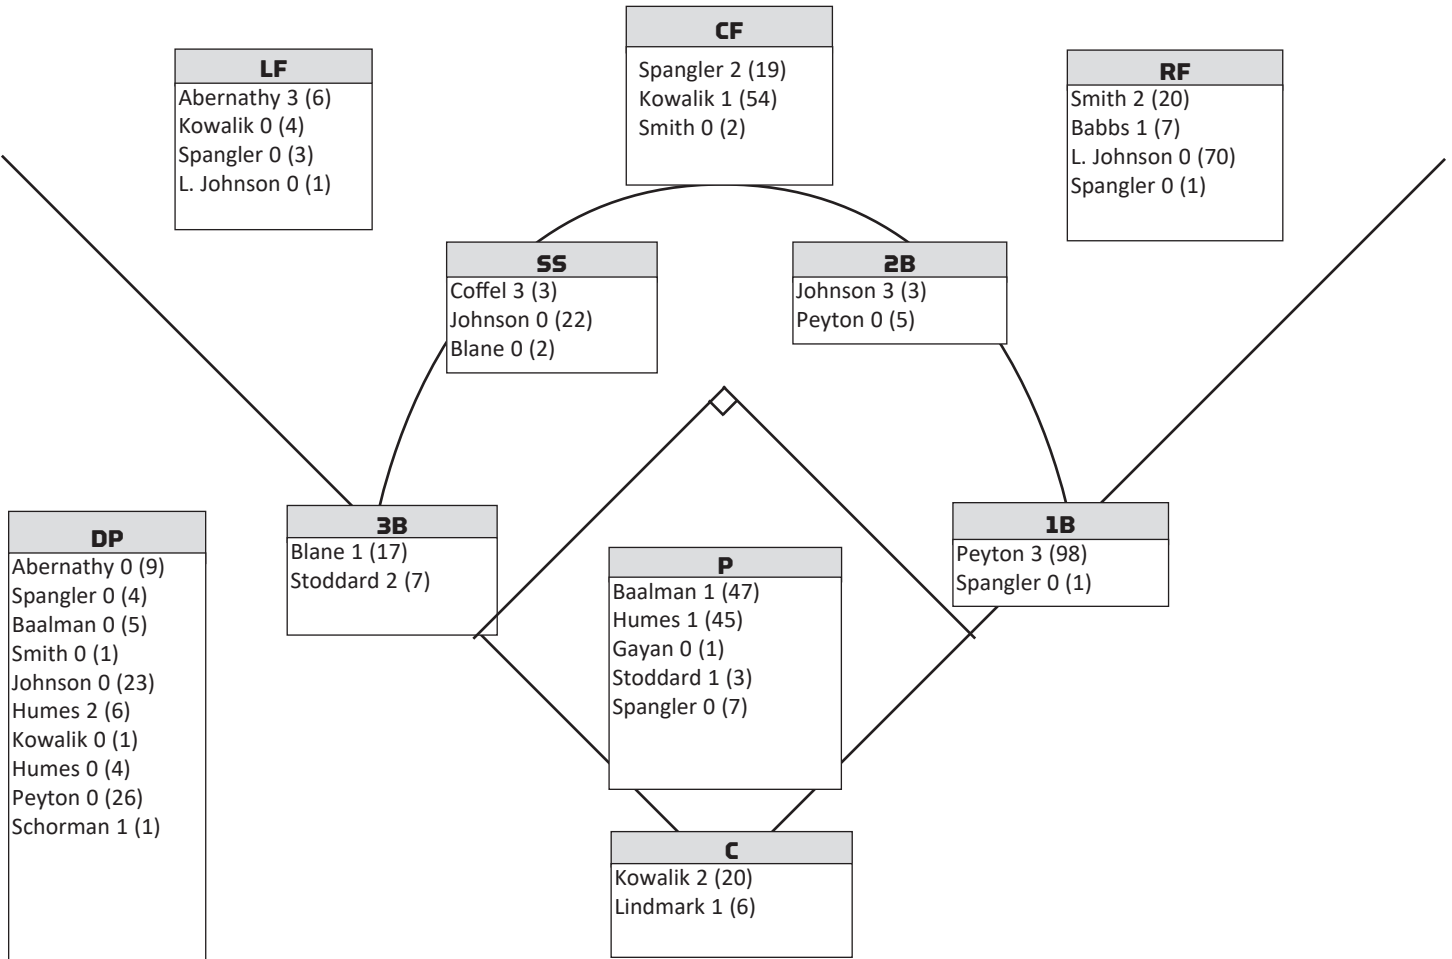

2021 STARTS BY BATTING ORDER

Player	1	2	3	4	5	6	7	8	9
Renee Abernathy	.	.	3	.	.	.	.	.	.
Grace Baalman	.	.	.	.	.	.	.	.	.
Jaci Babbs	.	.	.	.	.	.	.	.	1
Emmy Blane	.	.	.	.	.	.	.	.	.
Emma Boitnott	.	.	.	.	.	.	.	.	.
Erin Coffel	.	3	.	.	.	.	.	.	.
Victoria Fragoso	.	.	.	.	.	.	.	.	.
Sloan Gayan	.	.	.	.	.	.	.	.	.
Meeko Harrison	.	.	.	.	.	.	.	.	.
Autumn Humes	.	.	.	.	.	.	3	.	.
Lauren Johnson	.	.	.	.	.	3	.	.	.
Kayla Kowalik	3	.	.	.	.	.	.	.	.
Cassie Lindmark	.	.	.	.	.	.	.	.	.
Vanessa Nesby	.	.	.	.	.	.	.	.	.
Mallory Peyton	.	.	.	1	2	.	.	.	.
Stephanie Schoonover	.	.	.	.	.	.	.	.	.
Meghan Schorman	.	.	.	.	.	.	.	.	.
Rylea Smith	.	.	.	.	.	.	.	1	2
Tatum Spangler	.	.	.	.	.	.	.	2	.
Miranda Stoddard	.	.	.	2	1	.	.	.	.
Erica Thulen	.	.	.	.	.	.	.	.	.

STARTS BY POSITION IN 2021 (CAREER)