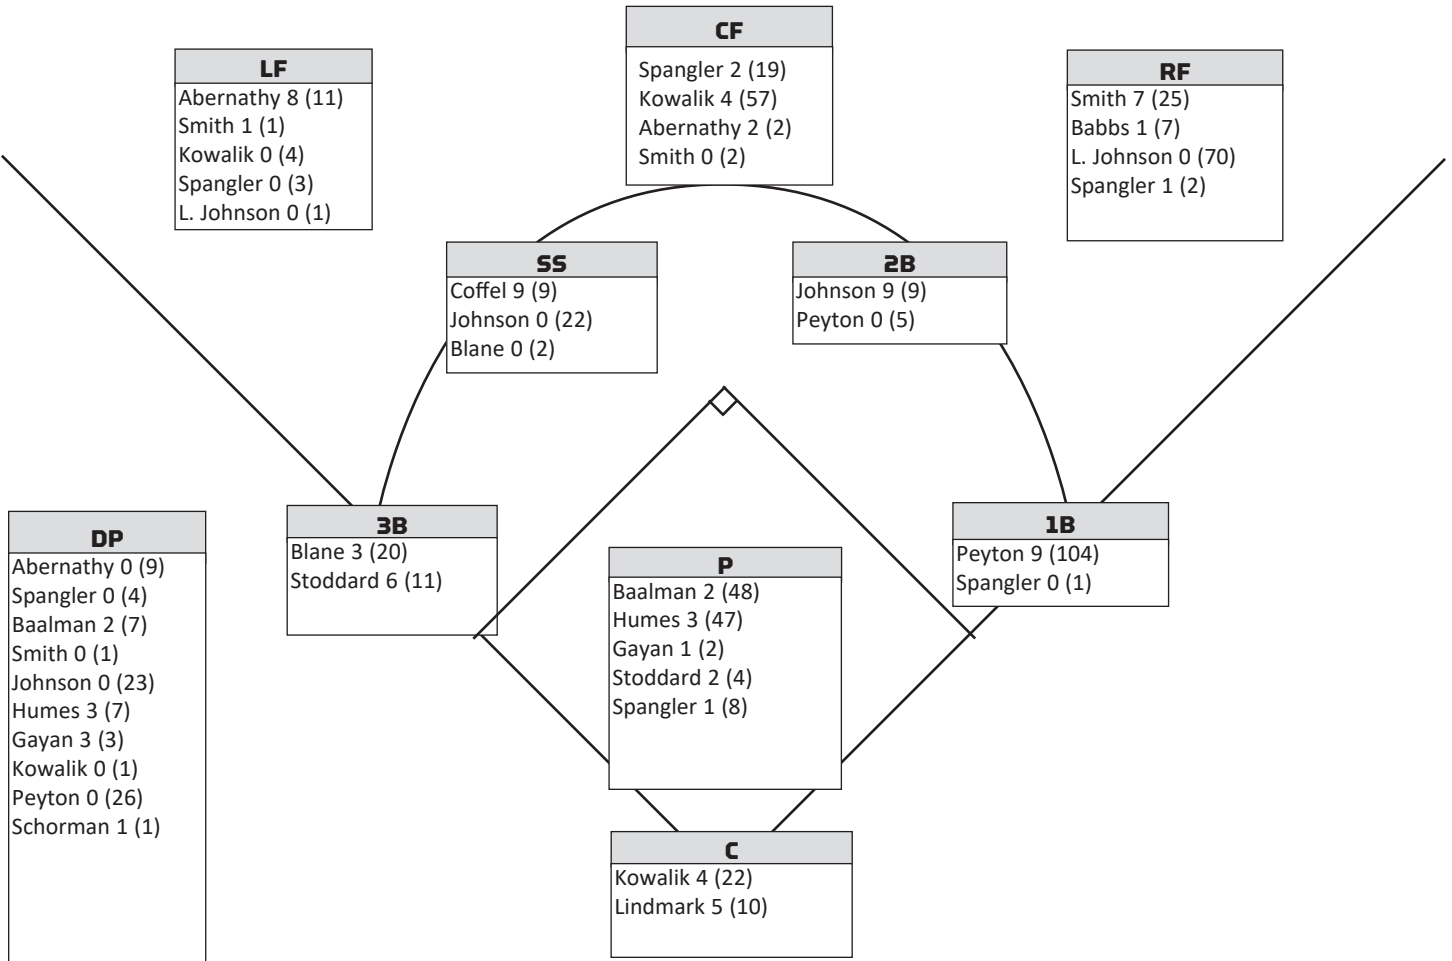

2021 STARTS BY BATTING ORDER

Player	1	2	3	4	5	6	7	8	9
Renee Abernathy	.	.	4	.	4	1	.	.	.
Grace Baalman	.	.	.	.	.	1	1	.	.
Jaci Babbs	.	.	.	.	.	.	.	.	1
Emmy Blane	.	.	.	.	.	.	.	.	.
Emma Boitnott	.	.	.	.	.	.	.	.	.
Erin Coffel	.	9	.	.	.	.	.	.	.
Victoria Fragoso	.	.	.	.	.	.	.	.	.
Sloan Gayan	.	.	.	.	.	.	.	.	.
Meeko Harrison	.	.	.	.	.	.	.	.	.
Autumn Humes	.	.	.	.	.	2	5	.	.
Lauren Johnson	.	.	5	.	.	4	.	.	.
Kayla Kowalik	9	.	.	.	.	.	.	.	.
Cassie Lindmark	.	.	.	.	.	.	.	4	.
Vanessa Nesby	.	.	.	.	.	.	.	.	.
Mallory Peyton	.	.	.	7	2	.	.	.	.
Stephanie Schoonover	.	.	.	.	.	.	.	.	.
Meghan Schorman	.	.	.	.	.	.	.	.	.
Rylea Smith	.	.	.	.	.	.	.	1	8
Tatum Spangler	.	.	.	.	.	.	.	3	.
Miranda Stoddard	.	.	.	2	2	1	3	.	.
Erica Thulen	.	.	.	.	.	.	.	.	.

STARTS BY POSITION IN 2021 (CAREER)