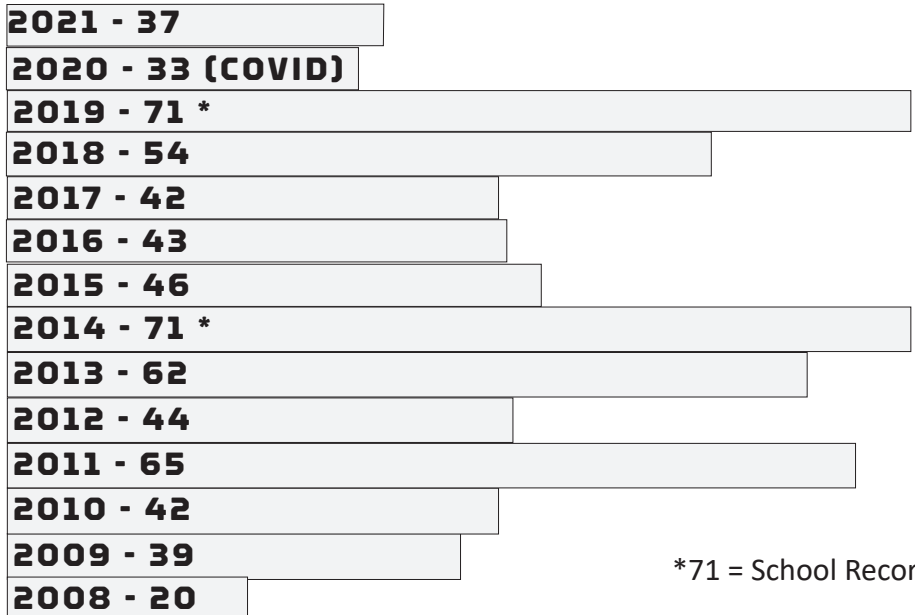

*=School Record of SEC series won in single season

2021 Breakdown 1-2

at Florida	Game 1: L, 3-1
	Game 2: L, 3-1
	Game 3: W, 4-2 (9)

ALABAMA

at Tennessee	Game 1:
	Game 2:
	Game 3:

GEORGIA

at Auburn	Game 1:
	Game 2:
	Game 3:

LSU

at Texas A&M	Game 1:
	Game 2:
	Game 3:

SOUTH CAROLINA

at Florida	Game 1:
	Game 2:
	Game 3:

KENTUCKY HOME RUN TRACKER UNDER COACH KRISTINE HIMES

*71 = School Record