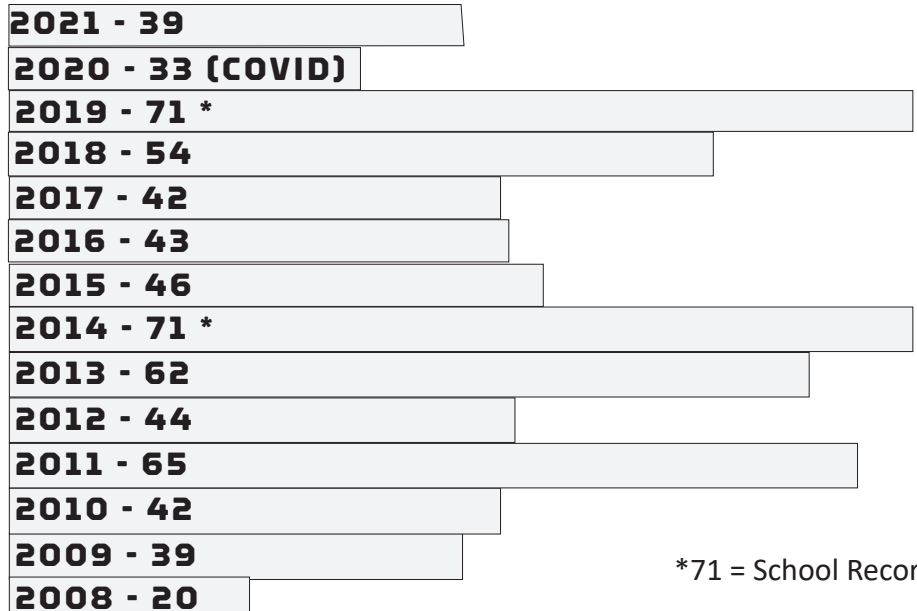

*=School Record of SEC series won in single season

KENTUCKY HOME RUN TRACKER UNDER COACH KRISTINE HIMES

*71 = School Record