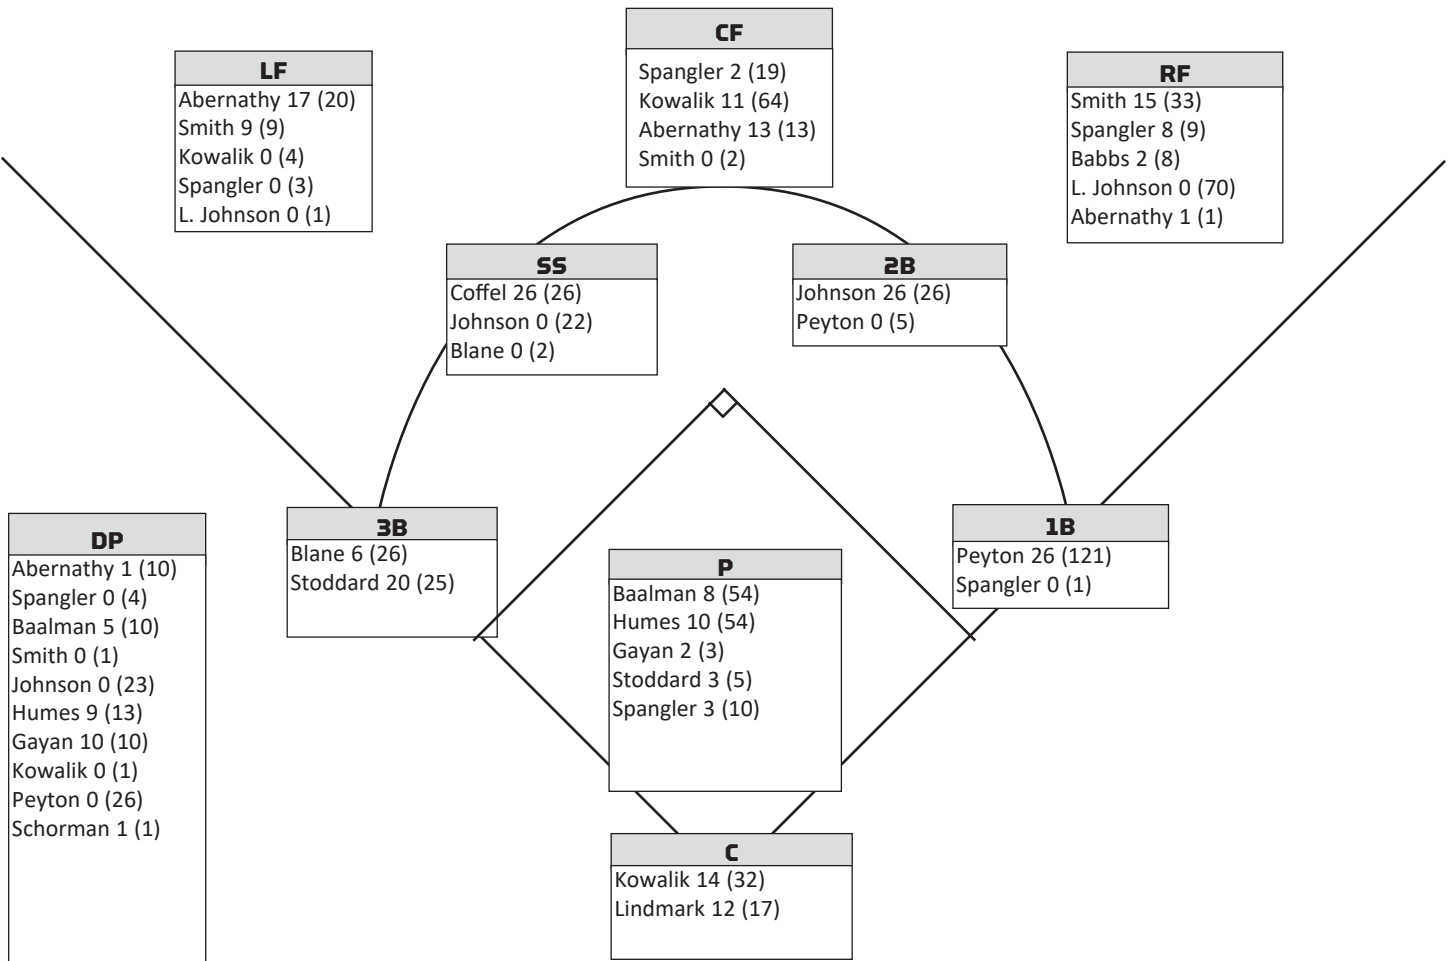

2021 KENTUCKY SOFTBALL | WEEK 7 | #4/3 ALABAMA

2021 STARTS BY BATTING ORDER

Player	1	2	3	4	5	6	7	8	9
Renee Abernathy	.	.	4	.	19	3	.	.	.
Grace Baalman	.	.	.	.	.	3	7	.	.
Jaci Babbs	.	.	.	.	.	.	.	.	1
Emmy Blane	.	.	.	.	.	.	1	5	.
Emma Boitnott	.	.	.	.	.	.	.	.	.
Erin Coffel	.	22	.	4	.	.	.	.	.
Victoria Fragoso	.	.	.	.	.	.	.	.	.
Sloan Gayan	.	.	.	.	.	.	.	.	.
Meeko Harrison	.	.	.	.	.	.	.	.	.
Autumn Humes	.	.	.	.	2	4	12	.	.
Lauren Johnson	.	1	19	.	.	2	.	.	1
Kayla Kowalik	26	.	.	.	.	.	.	.	.
Cassie Lindmark	.	.	.	.	.	.	.	6	.
Vanessa Nesby	.	.	.	.	.	.	.	.	.
Mallory Peyton	.	2	3	20	2	.	.	.	.
Stephanie Schoonover	.	.	.	.	.	.	.	.	.
Meghan Schorman	.	.	.	.	.	.	.	.	.
Rylea Smith	.	1	.	.	.	.	.	1	22
Tatum Spangler	.	.	.	.	.	.	1	13	2
Miranda Stoddard	.	.	.	2	2	13	6	.	.
Erica Thulen	.	.	.	.	.	.	.	.	.

STARTS BY POSITION IN 2021 (CAREER)