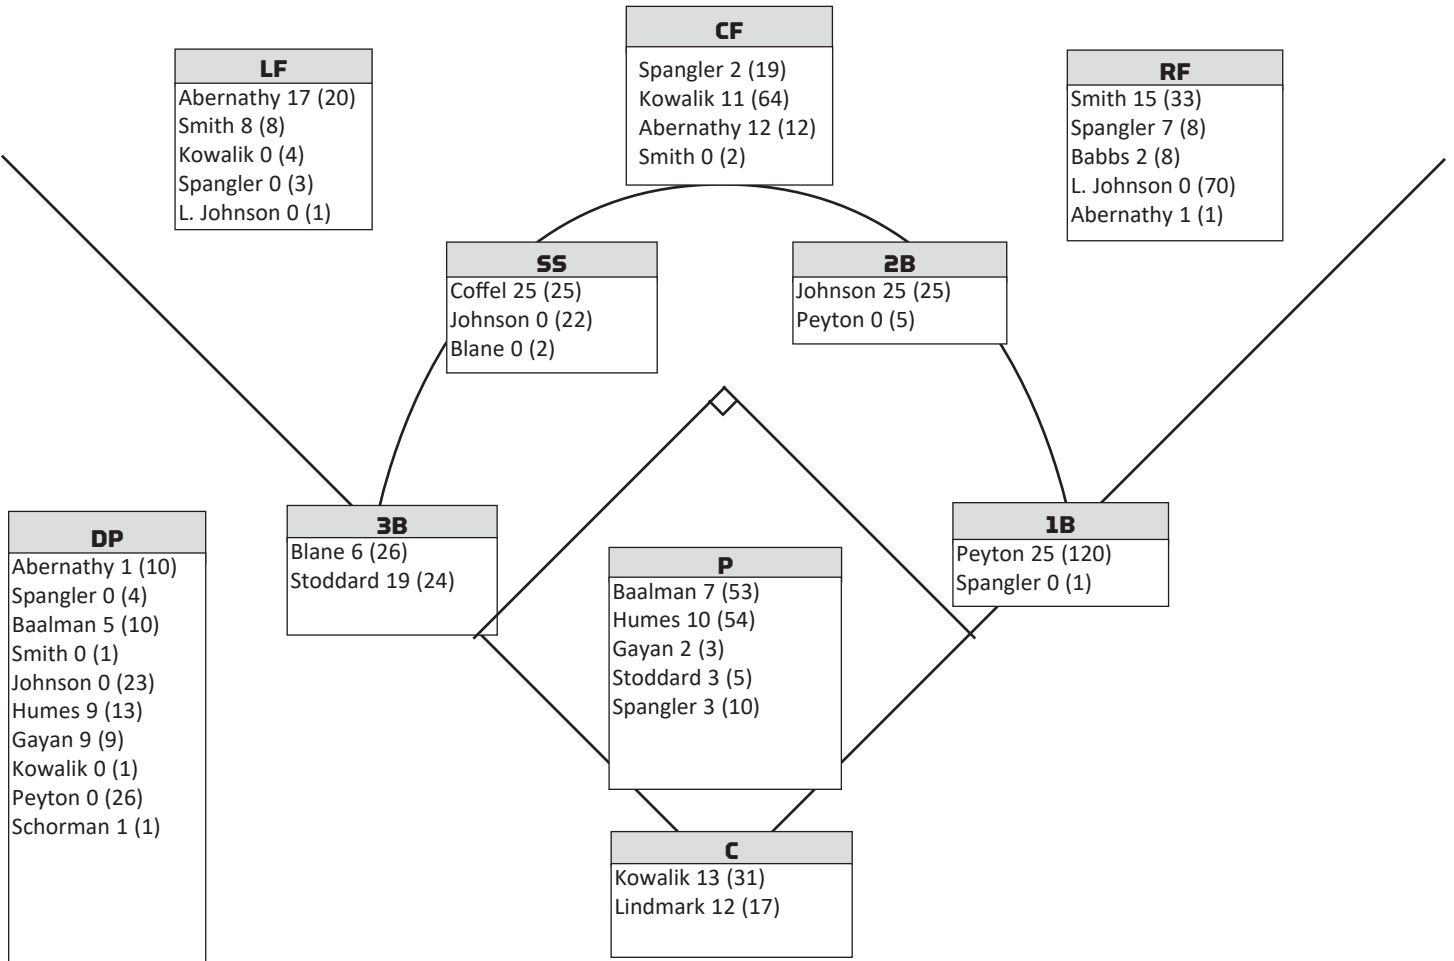

2021 STARTS BY BATTING ORDER

Player	1	2	3	4	5	6	7	8	9
Renee Abernathy	.	.	4	.	18	3	.	.	.
Grace Baalman	.	.	.	.	.	2	7	.	.
Jaci Babbs	.	.	.	.	.	.	.	.	1
Emmy Blane	.	.	.	.	.	.	1	5	.
Emma Boitnott	.	.	.	.	.	.	.	.	.
Erin Coffel	.	21	.	4	.	.	.	.	.
Victoria Fragoso	.	.	.	.	.	.	.	.	.
Sloan Gayan	.	.	.	.	.	.	.	.	.
Meeko Harrison	.	.	.	.	.	.	.	.	.
Autumn Humes	.	.	.	.	2	4	12	.	.
Lauren Johnson	.	1	18	.	.	2	.	.	1
Kayla Kowalik	25	.	.	.	.	.	.	.	.
Cassie Lindmark	.	.	.	.	.	.	.	6	.
Vanessa Nesby	.	.	.	.	.	.	.	.	.
Mallory Peyton	.	2	3	19	2	.	.	.	.
Stephanie Schoonover	.	.	.	.	.	.	.	.	.
Meghan Schorman	.	.	.	.	.	.	.	.	.
Rylea Smith	.	1	.	.	.	.	.	1	21
Tatum Spangler	.	.	.	.	.	.	1	12	2
Miranda Stoddard	.	.	.	2	2	13	5	.	.
Erica Thulen	.	.	.	.	.	.	.	.	.

STARTS BY POSITION IN 2021 (CAREER)