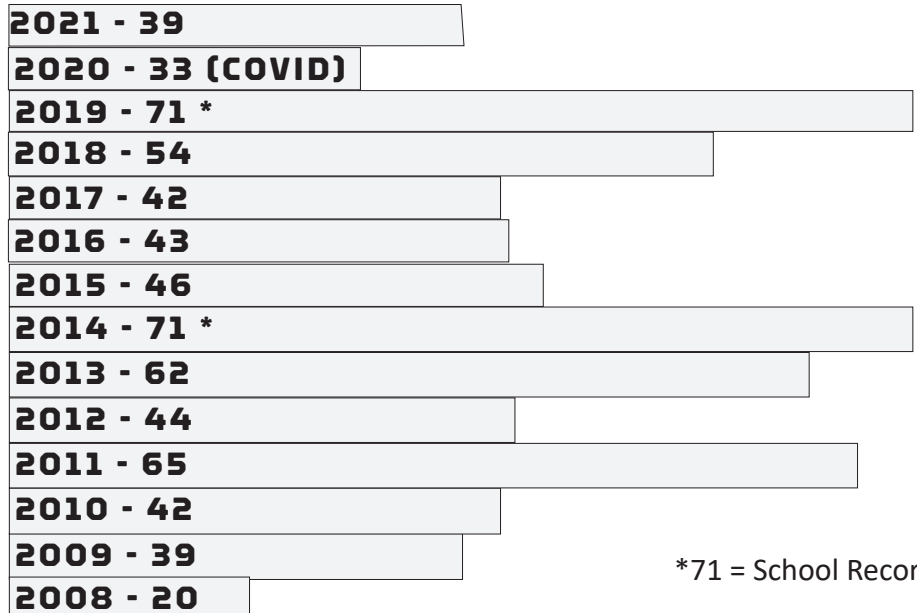

*=School Record of SEC series won in single season

KENTUCKY HOME RUN TRACKER UNDER COACH KRISTINE HIMES

*71 = School Record