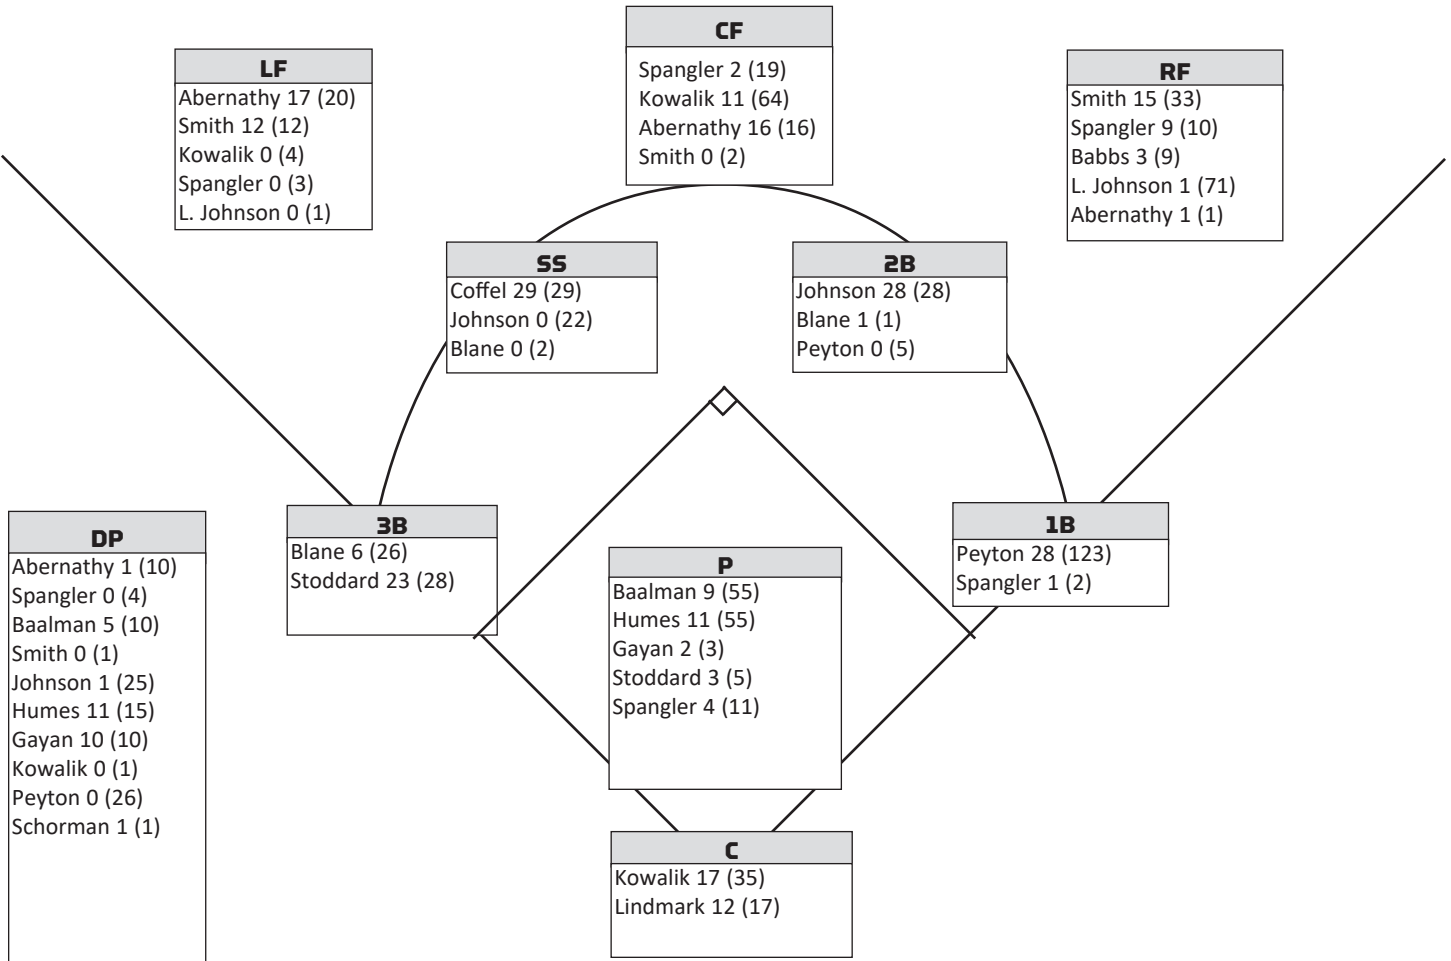

2021 STARTS BY BATTING ORDER

Player	1	2	3	4	5	6	7	8	9
Renee Abernathy	.	.	4	.	19	4	.	2	.
Grace Baalman	.	.	.	.	.	4	7	.	.
Jaci Babbs	.	.	.	.	.	.	.	.	1
Emmy Blane	.	.	.	.	.	.	1	5	.
Emma Boitnott	.	.	.	.	.	.	.	.	.
Erin Coffel	.	22	1	6	.	.	.	.	.
Victoria Fragoso	.	.	.	.	.	.	.	.	.
Sloan Gayan	.	.	.	.	.	.	.	.	.
Meeko Harrison	.	.	.	.	.	.	.	.	.
Autumn Humes	.	.	.	1	4	4	12	.	.
Lauren Johnson	.	4	19	.	.	2	.	.	1
Kayla Kowalik	29	.	.	.	.	.	.	.	.
Cassie Lindmark	.	.	.	.	.	.	.	6	.
Vanessa Nesby	.	.	.	.	.	.	.	.	.
Mallory Peyton	.	2	5	20	2	.	.	.	.
Stephanie Schoonover	.	.	.	.	.	.	.	.	.
Meghan Schorman	.	.	.	.	.	.	.	.	.
Rylea Smith	.	1	.	.	.	.	.	1	25
Tatum Spangler	.	.	.	.	1	1	1	14	2
Miranda Stoddard	.	.	.	2	2	13	9	.	.
Erica Thulen	.	.	.	.	.	.	.	.	.

STARTS BY POSITION IN 2021 (CAREER)