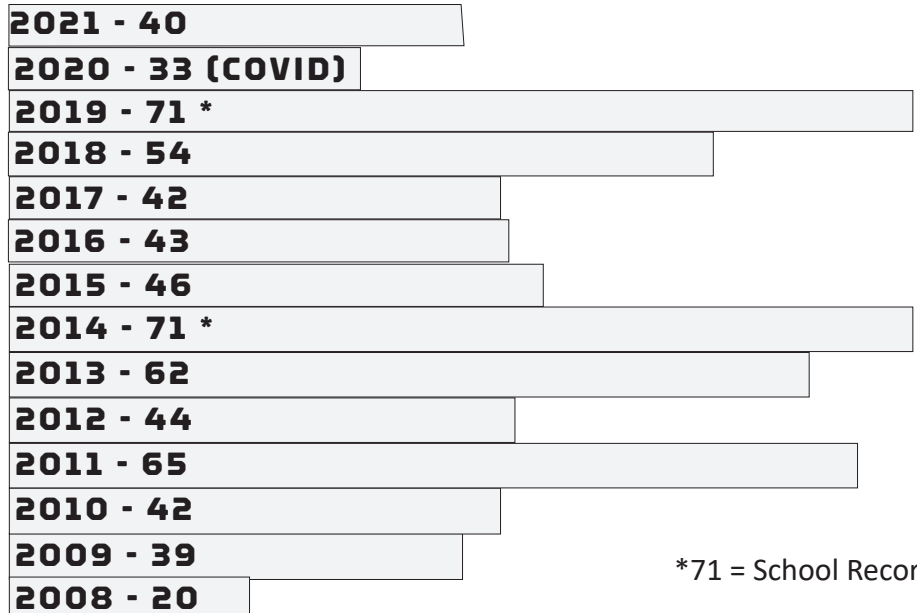

*=School Record of SEC series won in single season

KENTUCKY HOME RUN TRACKER UNDER COACH KRISTINE HIMES

*71 = School Record