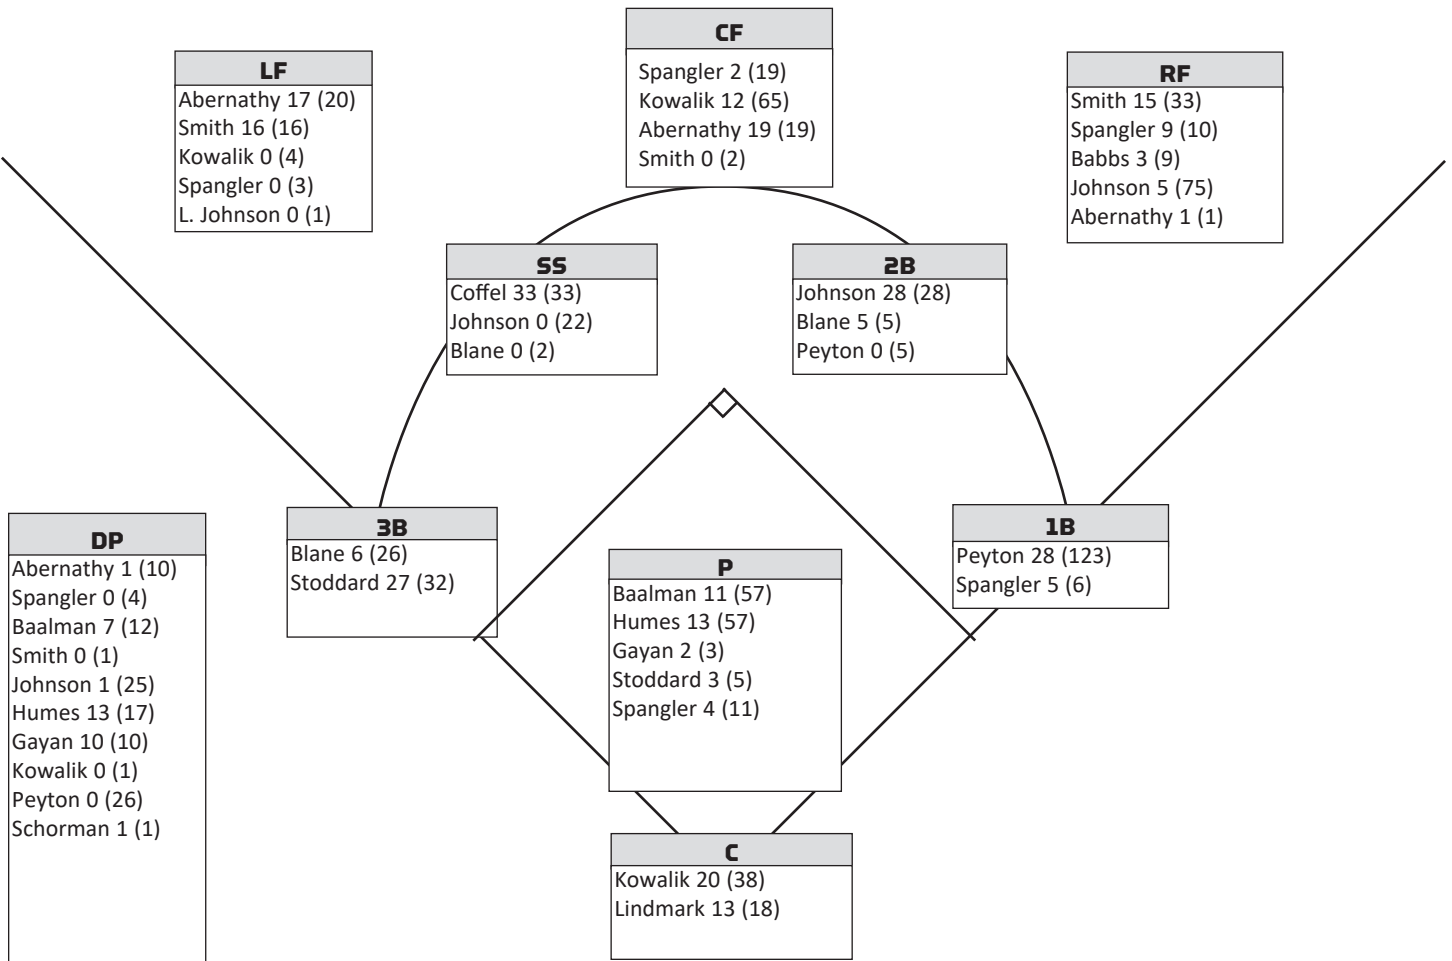

2021 KENTUCKY SOFTBALL | WEEK 9 | GEORGIA

2021 STARTS BY BATTING ORDER

Player	1	2	3	4	5	6	7	8	9
Renee Abernathy	.	.	4	.	20	4	1	3	.
Grace Baalman	.	.	.	2	.	6	7	.	.
Jaci Babbs	.	.	.	.	.	.	.	.	1
Emmy Blane	.	.	.	.	.	.	1	6	.
Emma Boitnott	.	.	.	.	.	.	.	.	.
Erin Coffel	.	22	5	6	.	.	.	.	.
Victoria Fragoso	.	.	.	.	.	.	.	.	.
Sloan Gayan	.	.	.	.	.	.	.	.	.
Meeko Harrison	.	.	.	.	.	.	.	.	.
Autumn Humes	.	.	.	3	4	6	12	.	.
Lauren Johnson	.	6	19	.	1	2	1	.	1
Kayla Kowalik	33	.	.	.	.	.	.	.	.
Cassie Lindmark	.	.	.	.	.	.	.	6	.
Vanessa Nesby	.	.	.	.	.	.	.	.	.
Mallory Peyton	.	2	5	20	2	.	.	.	.
Stephanie Schoonover	.	.	.	.	.	.	.	.	.
Meghan Schorman	.	.	.	.	.	.	.	.	.
Rylea Smith	.	3	.	.	.	.	.	1	27
Tatum Spangler	.	.	.	.	3	1	1	14	4
Miranda Stoddard	.	.	.	2	2	13	11	2	.
Erica Thulen	.	.	.	.	.	.	.	.	.

STARTS BY POSITION IN 2021 (CAREER)