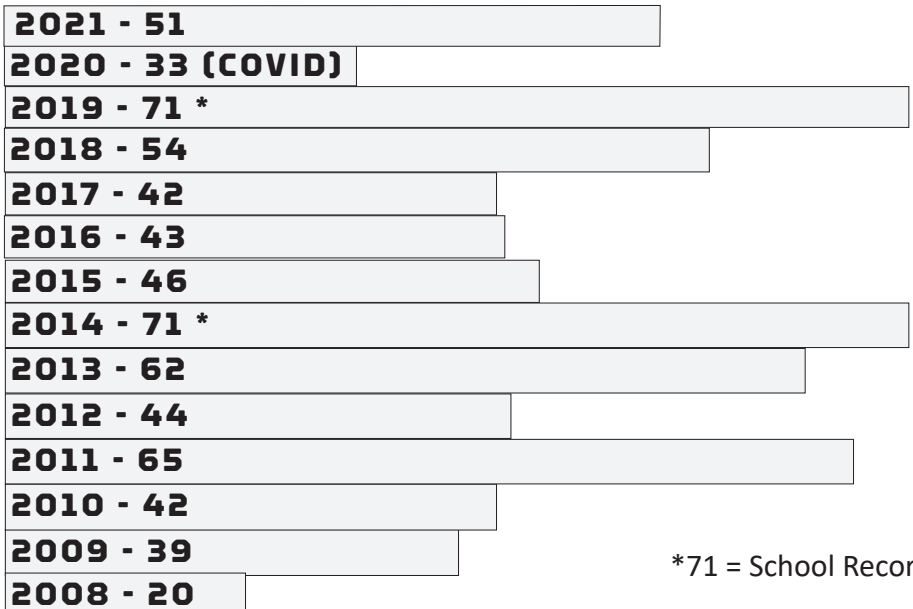

*=School Record of SEC series won in single season

KENTUCKY HOME RUN TRACKER UNDER COACH KRISTINE HIMES

*71 = School Record