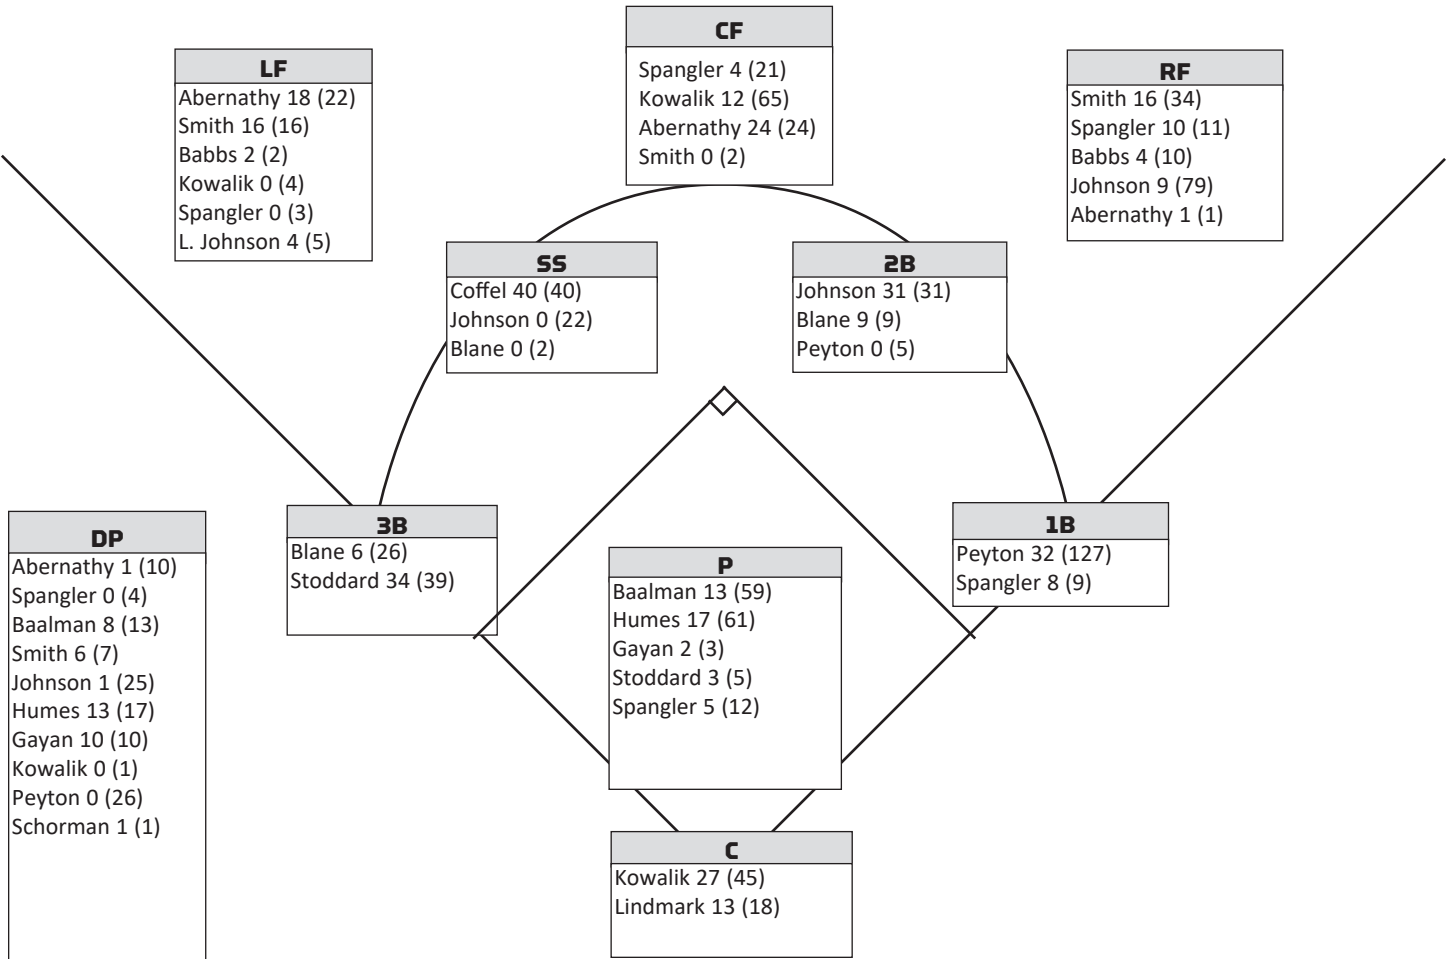

2021 KENTUCKY SOFTBALL | WEEK 11 | LOUISVILLE

2021 STARTS BY BATTING ORDER

Player	1	2	3	4	5	6	7	8	9
Renee Abernathy	.	.	4	1	24	5	2	3	.
Grace Baalman	.	.	.	3	1	9	7	.	.
Jaci Babbs	.	.	.	.	.	.	.	1	2
Emmy Blane	.	.	.	.	.	.	1	8	1
Emma Boitnott	.	.	.	.	.	.	.	.	.
Erin Coffel	.	22	10	6	.	2	.	.	.
Victoria Fragoso	.	.	.	.	.	.	.	.	.
Sloan Gayan	.	.	.	.	.	.	.	.	.
Meeko Harrison	.	.	.	.	.	.	.	.	.
Autumn Humes	.	.	.	3	4	7	15	.	.
Lauren Johnson	.	6	21	3	2	2	1	.	1
Kayla Kowalik	4	.	.	.	.	.	.	.	.
Cassie Lindmark	.	.	.	.	.	.	.	6	.
Vanessa Nesby	.	.	.	.	.	.	.	.	.
Mallory Peyton	.	2	5	21	2	.	.	2	.
Stephanie Schoonover	.	.	.	.	.	.	.	.	.
Meghan Schorman	.	.	.	.	.	.	.	.	.
Rylea Smith	.	6	.	.	1	.	.	1	30
Tatum Spangler	.	4	.	1	3	1	1	14	5
Miranda Stoddard	.	.	.	2	2	13	14	4	1
Erica Thulen	.	.	.	.	.	.	.	.	.

STARTS BY POSITION IN 2021 (CAREER)