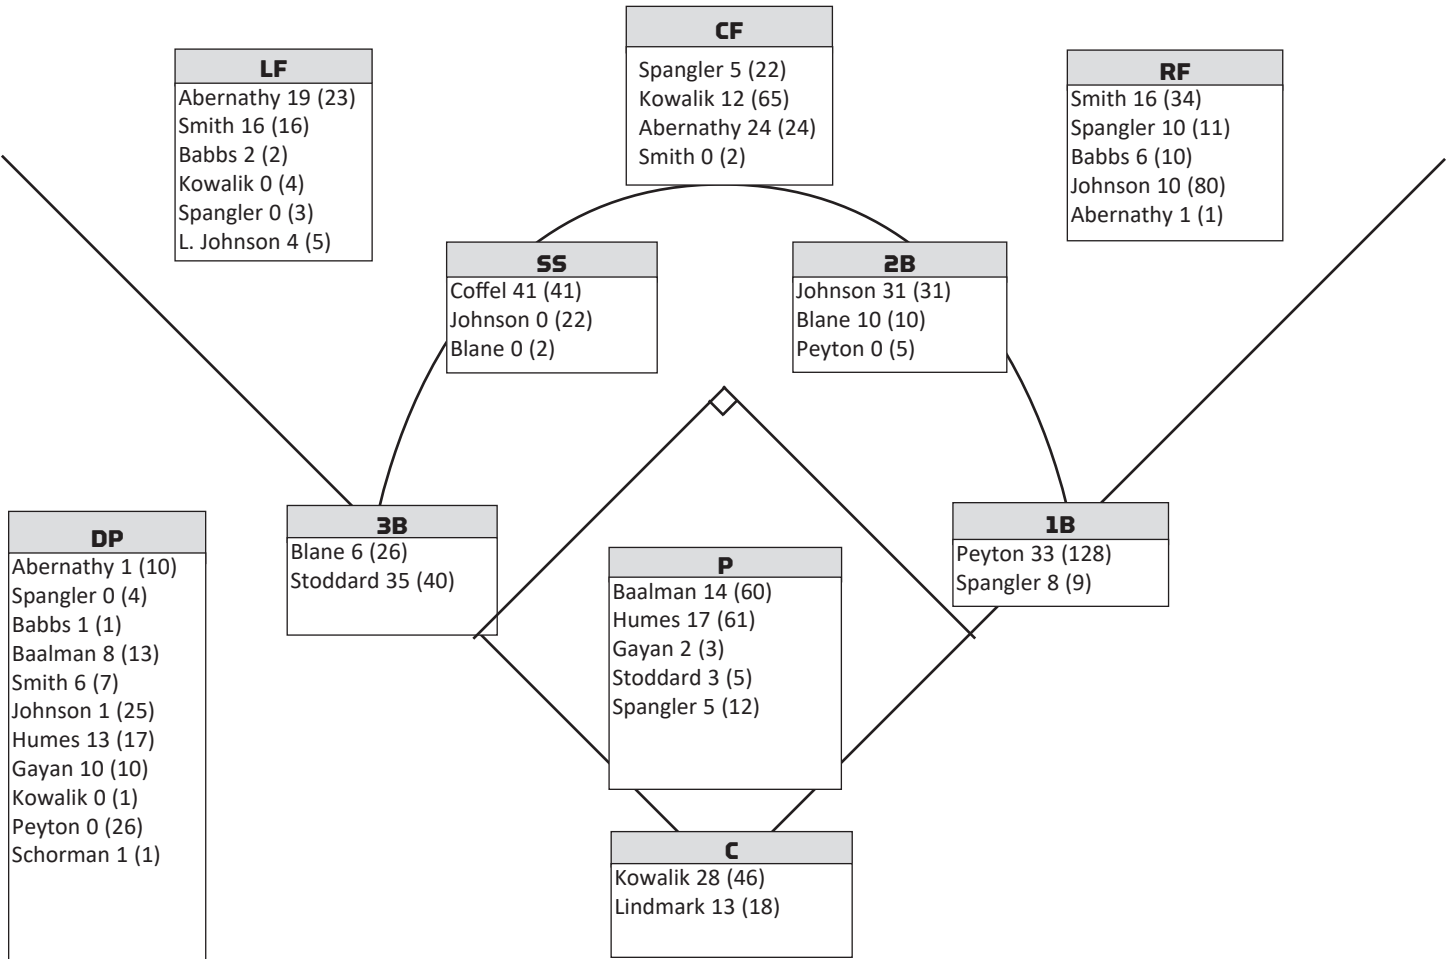

2021 KENTUCKY SOFTBALL | WEEK 11 | LSU

2021 STARTS BY BATTING ORDER

Player	1	2	3	4	5	6	7	8	9
Renee Abernathy	.	.	4	1	25	5	2	3	.
Grace Baalman	.	.	.	3	1	9	8	.	.
Jaci Babbs	.	.	.	.	.	.	.	1	3
Emmy Blane	.	.	.	.	.	.	1	8	1
Emma Boitnott	.	.	.	.	.	.	.	.	.
Erin Coffel	.	22	10	6	.	3	.	.	.
Victoria Fragoso	.	.	.	.	.	.	.	.	.
Sloan Gayan	.	.	.	.	.	.	.	.	.
Meeko Harrison	.	.	.	.	.	.	.	.	.
Autumn Humes	.	.	.	3	4	7	15	.	.
Lauren Johnson	.	6	22	3	2	2	1	.	1
Kayla Kowalik	41	.	.	.	.	.	.	.	.
Cassie Lindmark	.	.	.	.	.	.	.	6	.
Vanessa Nesby	.	.	.	.	.	.	.	.	.
Mallory Peyton	.	2	5	22	2	.	.	2	.
Stephanie Schoonover	.	.	.	.	.	.	.	.	.
Meghan Schorman	.	.	.	.	.	.	.	.	.
Rylea Smith	.	6	.	.	1	.	.	1	30
Tatum Spangler	.	5	.	1	3	1	1	14	5
Miranda Stoddard	.	.	.	2	2	13	14	5	1
Erica Thulen	.	.	.	.	.	.	.	.	.

STARTS BY POSITION IN 2021 (CAREER)