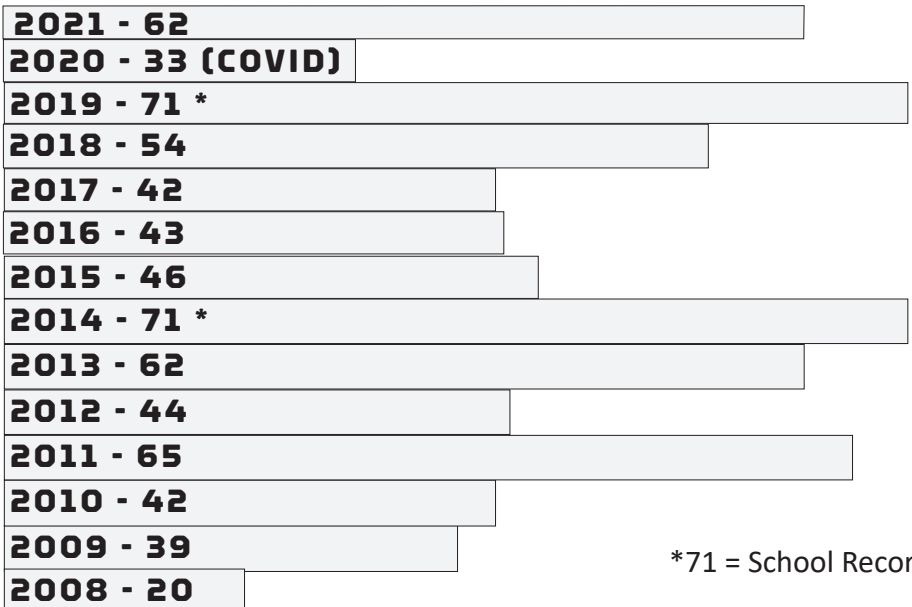

*=School Record of SEC series won in single season

KENTUCKY HOME RUN TRACKER UNDER COACH KRISTINE HIMES

*71 = School Record