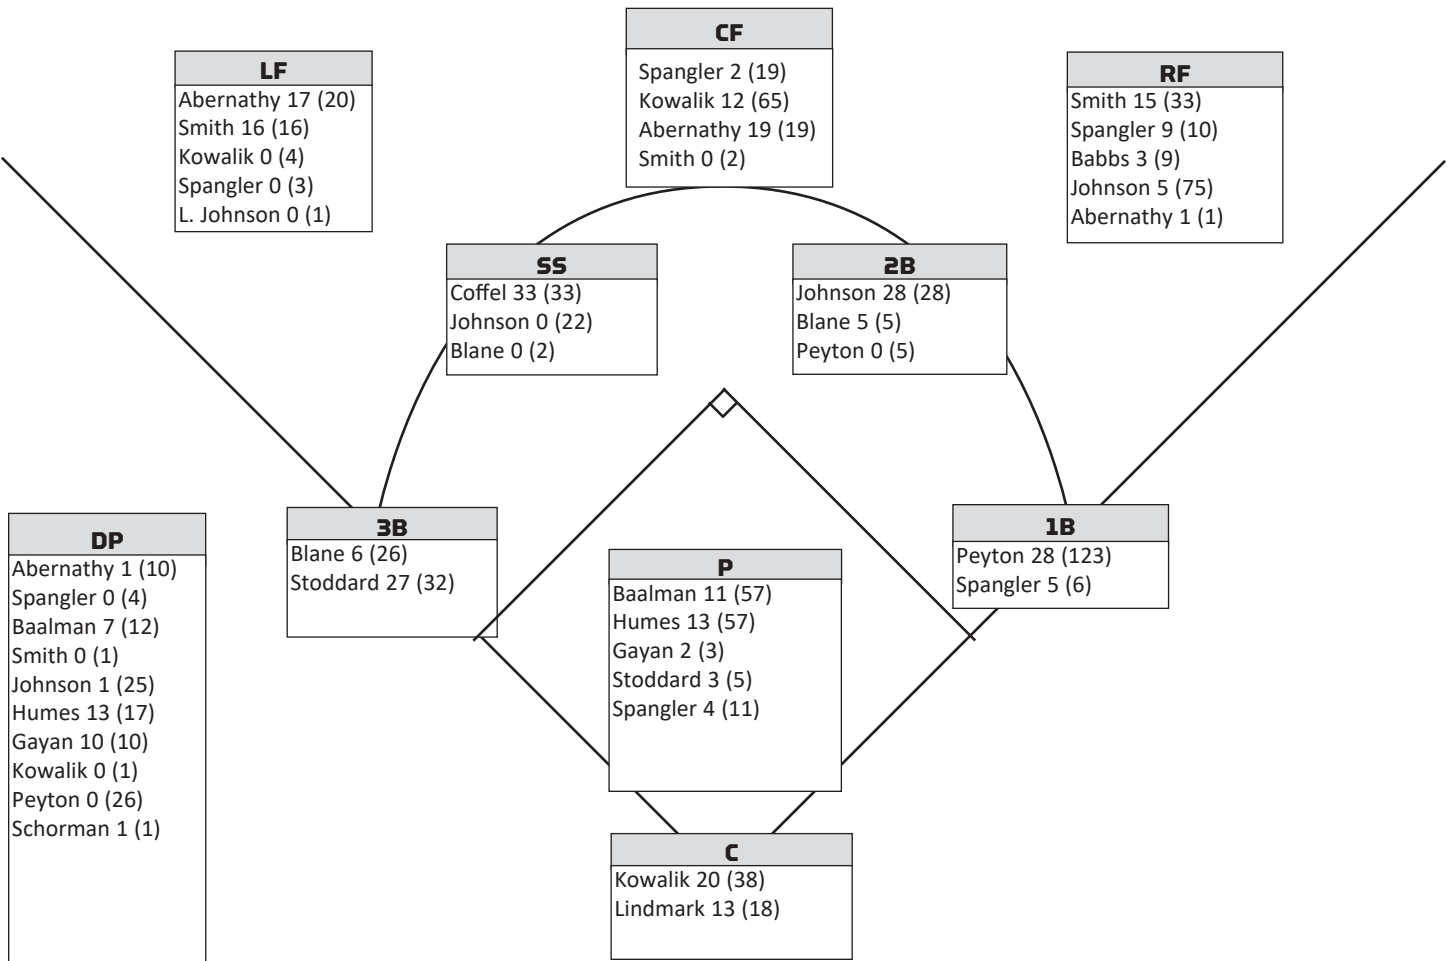

2021 KENTUCKY SOFTBALL | WEEK 9 | @ LOUISVILLE

2021 STARTS BY BATTING ORDER

Player	1	2	3	4	5	6	7	8	9
Renee Abernathy	.	.	4	.	20	4	1	3	.
Grace Baalman	.	.	.	2	.	6	7	.	.
Jaci Babbs	.	.	.	.	.	.	.	.	1
Emmy Blane	.	.	.	.	.	.	1	6	.
Emma Boitnott	.	.	.	.	.	.	.	.	.
Erin Coffel	.	22	5	6	.	.	.	.	.
Victoria Fragoso	.	.	.	.	.	.	.	.	.
Sloan Gayan	.	.	.	.	.	.	.	.	.
Meeko Harrison	.	.	.	.	.	.	.	.	.
Autumn Humes	.	.	.	3	4	6	12	.	.
Lauren Johnson	.	6	19	.	1	2	1	.	1
Kayla Kowalik	33	.	.	.	.	.	.	.	.
Cassie Lindmark	.	.	.	.	.	.	.	6	.
Vanessa Nesby	.	.	.	.	.	.	.	.	.
Mallory Peyton	.	2	5	20	2	.	.	.	.
Stephanie Schoonover	.	.	.	.	.	.	.	.	.
Meghan Schorman	.	.	.	.	.	.	.	.	.
Rylea Smith	.	3	.	.	.	.	.	1	27
Tatum Spangler	.	.	.	.	3	1	1	14	4
Miranda Stoddard	.	.	.	2	2	13	11	2	.
Erica Thulen	.	.	.	.	.	.	.	.	.

STARTS BY POSITION IN 2021 (CAREER)