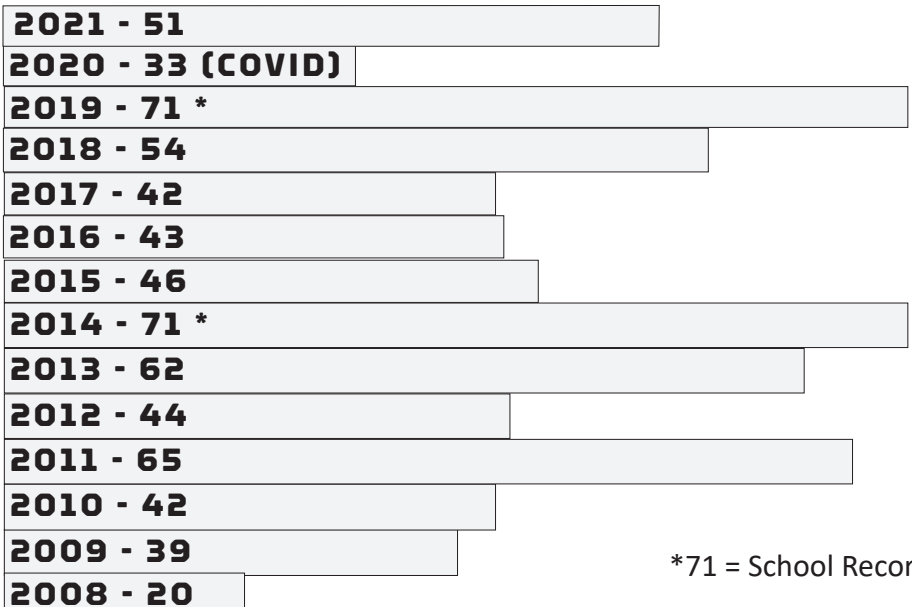

*=School Record of SEC series won in single season

KENTUCKY HOME RUN TRACKER UNDER COACH KRISTINE HIMES

*71 = School Record