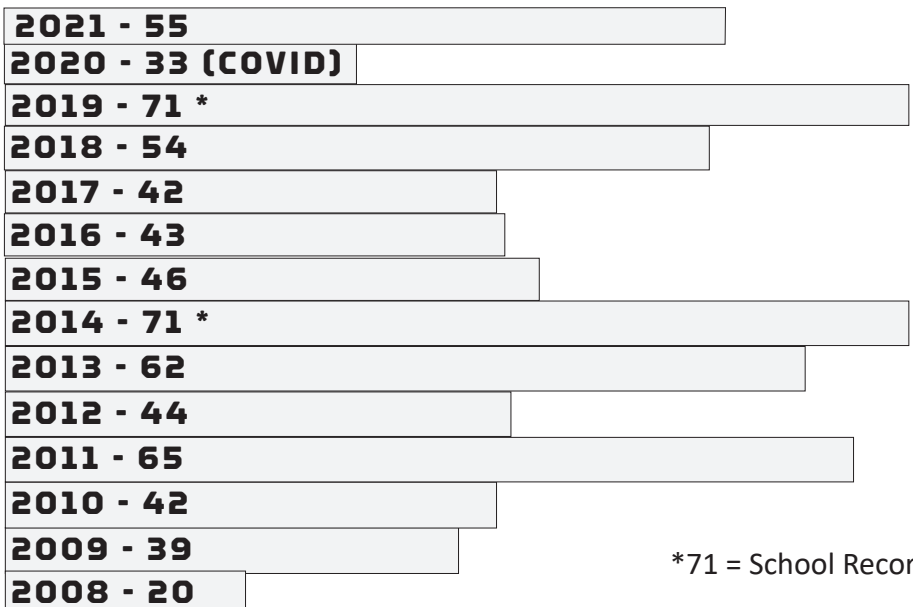

*=School Record of SEC series won in single season

KENTUCKY HOME RUN TRACKER UNDER COACH KRISTINE HIMES

*71 = School Record