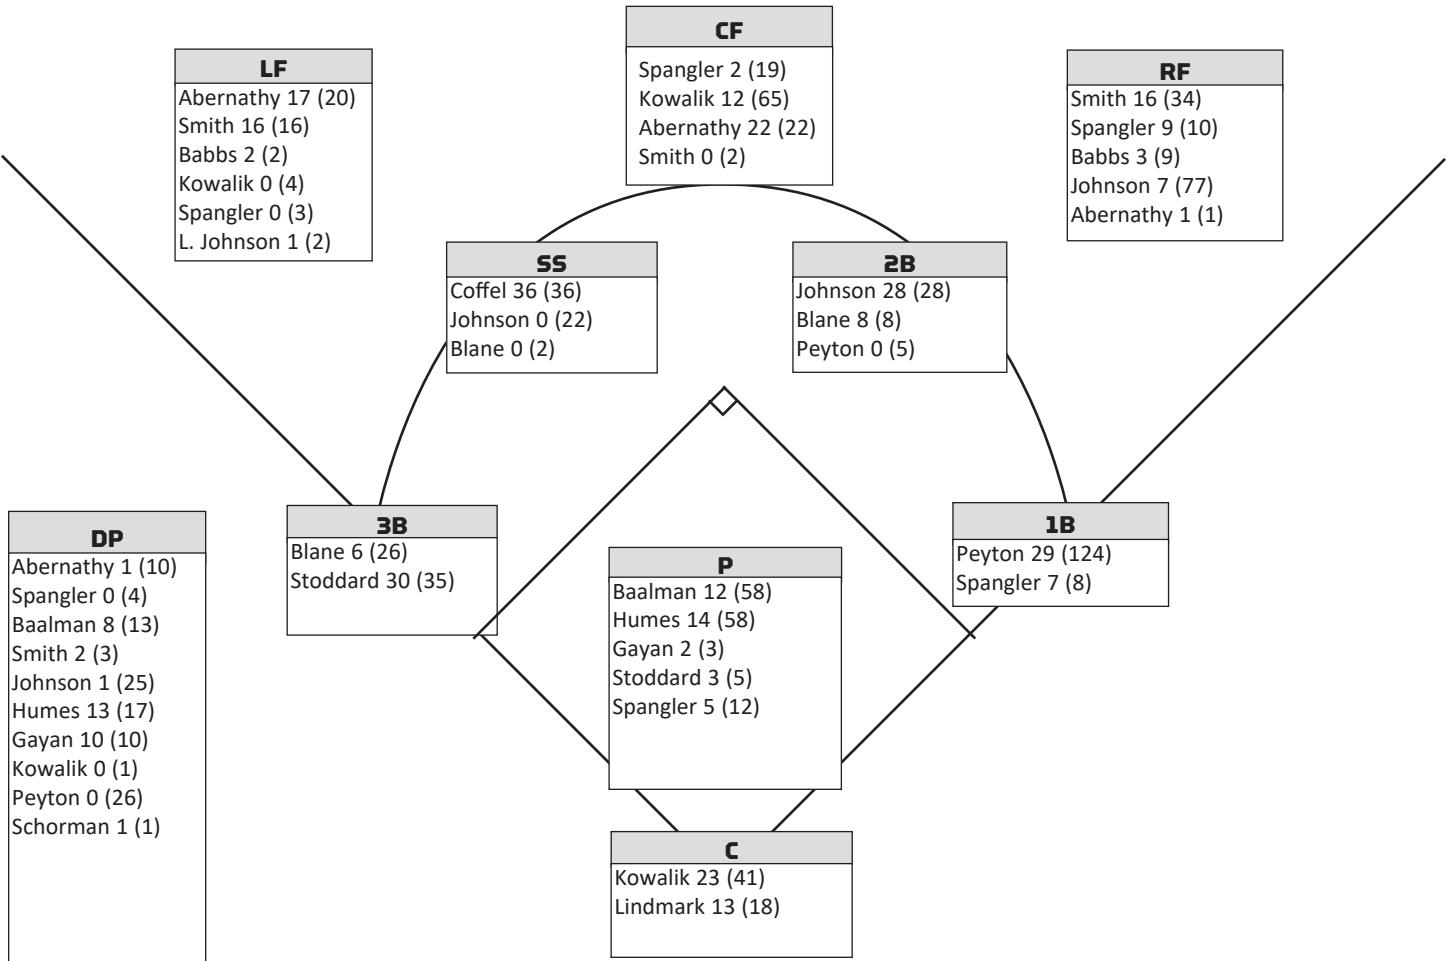

2021 STARTS BY BATTING ORDER

Player	1	2	3	4	5	6	7	8	9
Renee Abernathy	.	.	4	.	21	5	2	3	.
Grace Baalman	.	.	.	3	1	8	7	.	.
Jaci Babbs	.	.	.	.	.	.	.	.	2
Emmy Blane	.	.	.	.	.	.	1	8	1
Emma Boitnott	.	.	.	.	.	.	.	.	.
Erin Coffel	.	22	8	6	.	.	.	.	.
Victoria Fragoso	.	.	.	.	.	.	.	.	.
Sloan Gayan	.	.	.	.	.	.	.	.	.
Meeko Harrison	.	.	.	.	.	.	.	.	.
Autumn Humes	.	.	.	3	4	6	13	.	.
Lauren Johnson	.	6	19	1	2	2	1	.	1
Kayla Kowalik	36	.	.	.	.	.	.	.	.
Cassie Lindmark	.	.	.	.	.	.	.	6	.
Vanessa Nesby	.	.	.	.	.	.	.	.	.
Mallory Peyton	.	2	5	20	2	.	.	.	.
Stephanie Schoonover	.	.	.	.	.	.	.	.	.
Meghan Schorman	.	.	.	.	.	.	.	.	.
Rylea Smith	.	6	.	.	.	.	.	1	27
Tatum Spangler	.	.	.	1	3	1	1	14	5
Miranda Stoddard	.	.	.	2	2	13	12	3	.
Erica Thulen	.	.	.	.	.	.	.	.	.

STARTS BY POSITION IN 2021 (CAREER)