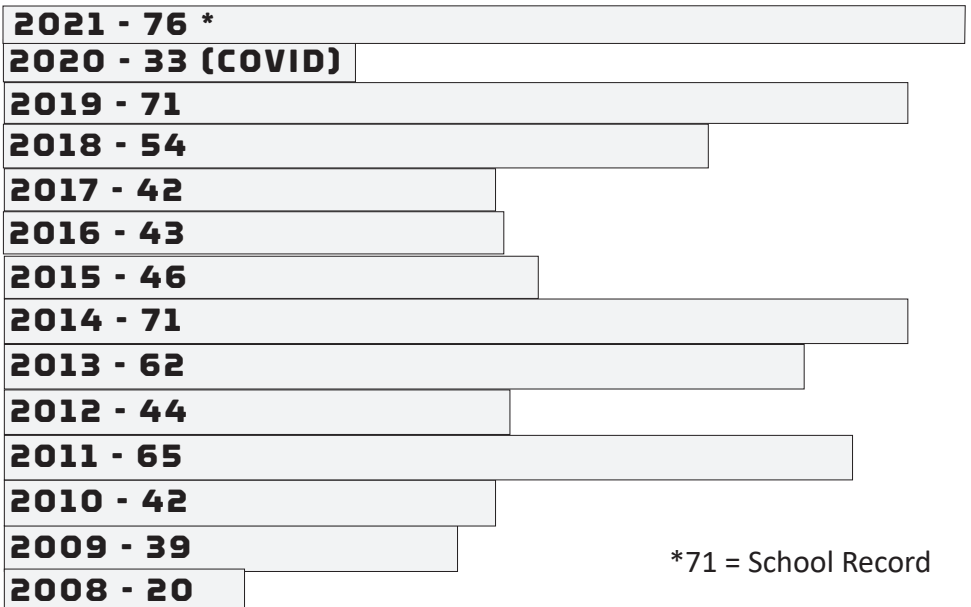

*=School Record of SEC series won in single season

KENTUCKY HOME RUN TRACKER UNDER COACH KRISTINE HIMES

*71 = School Record