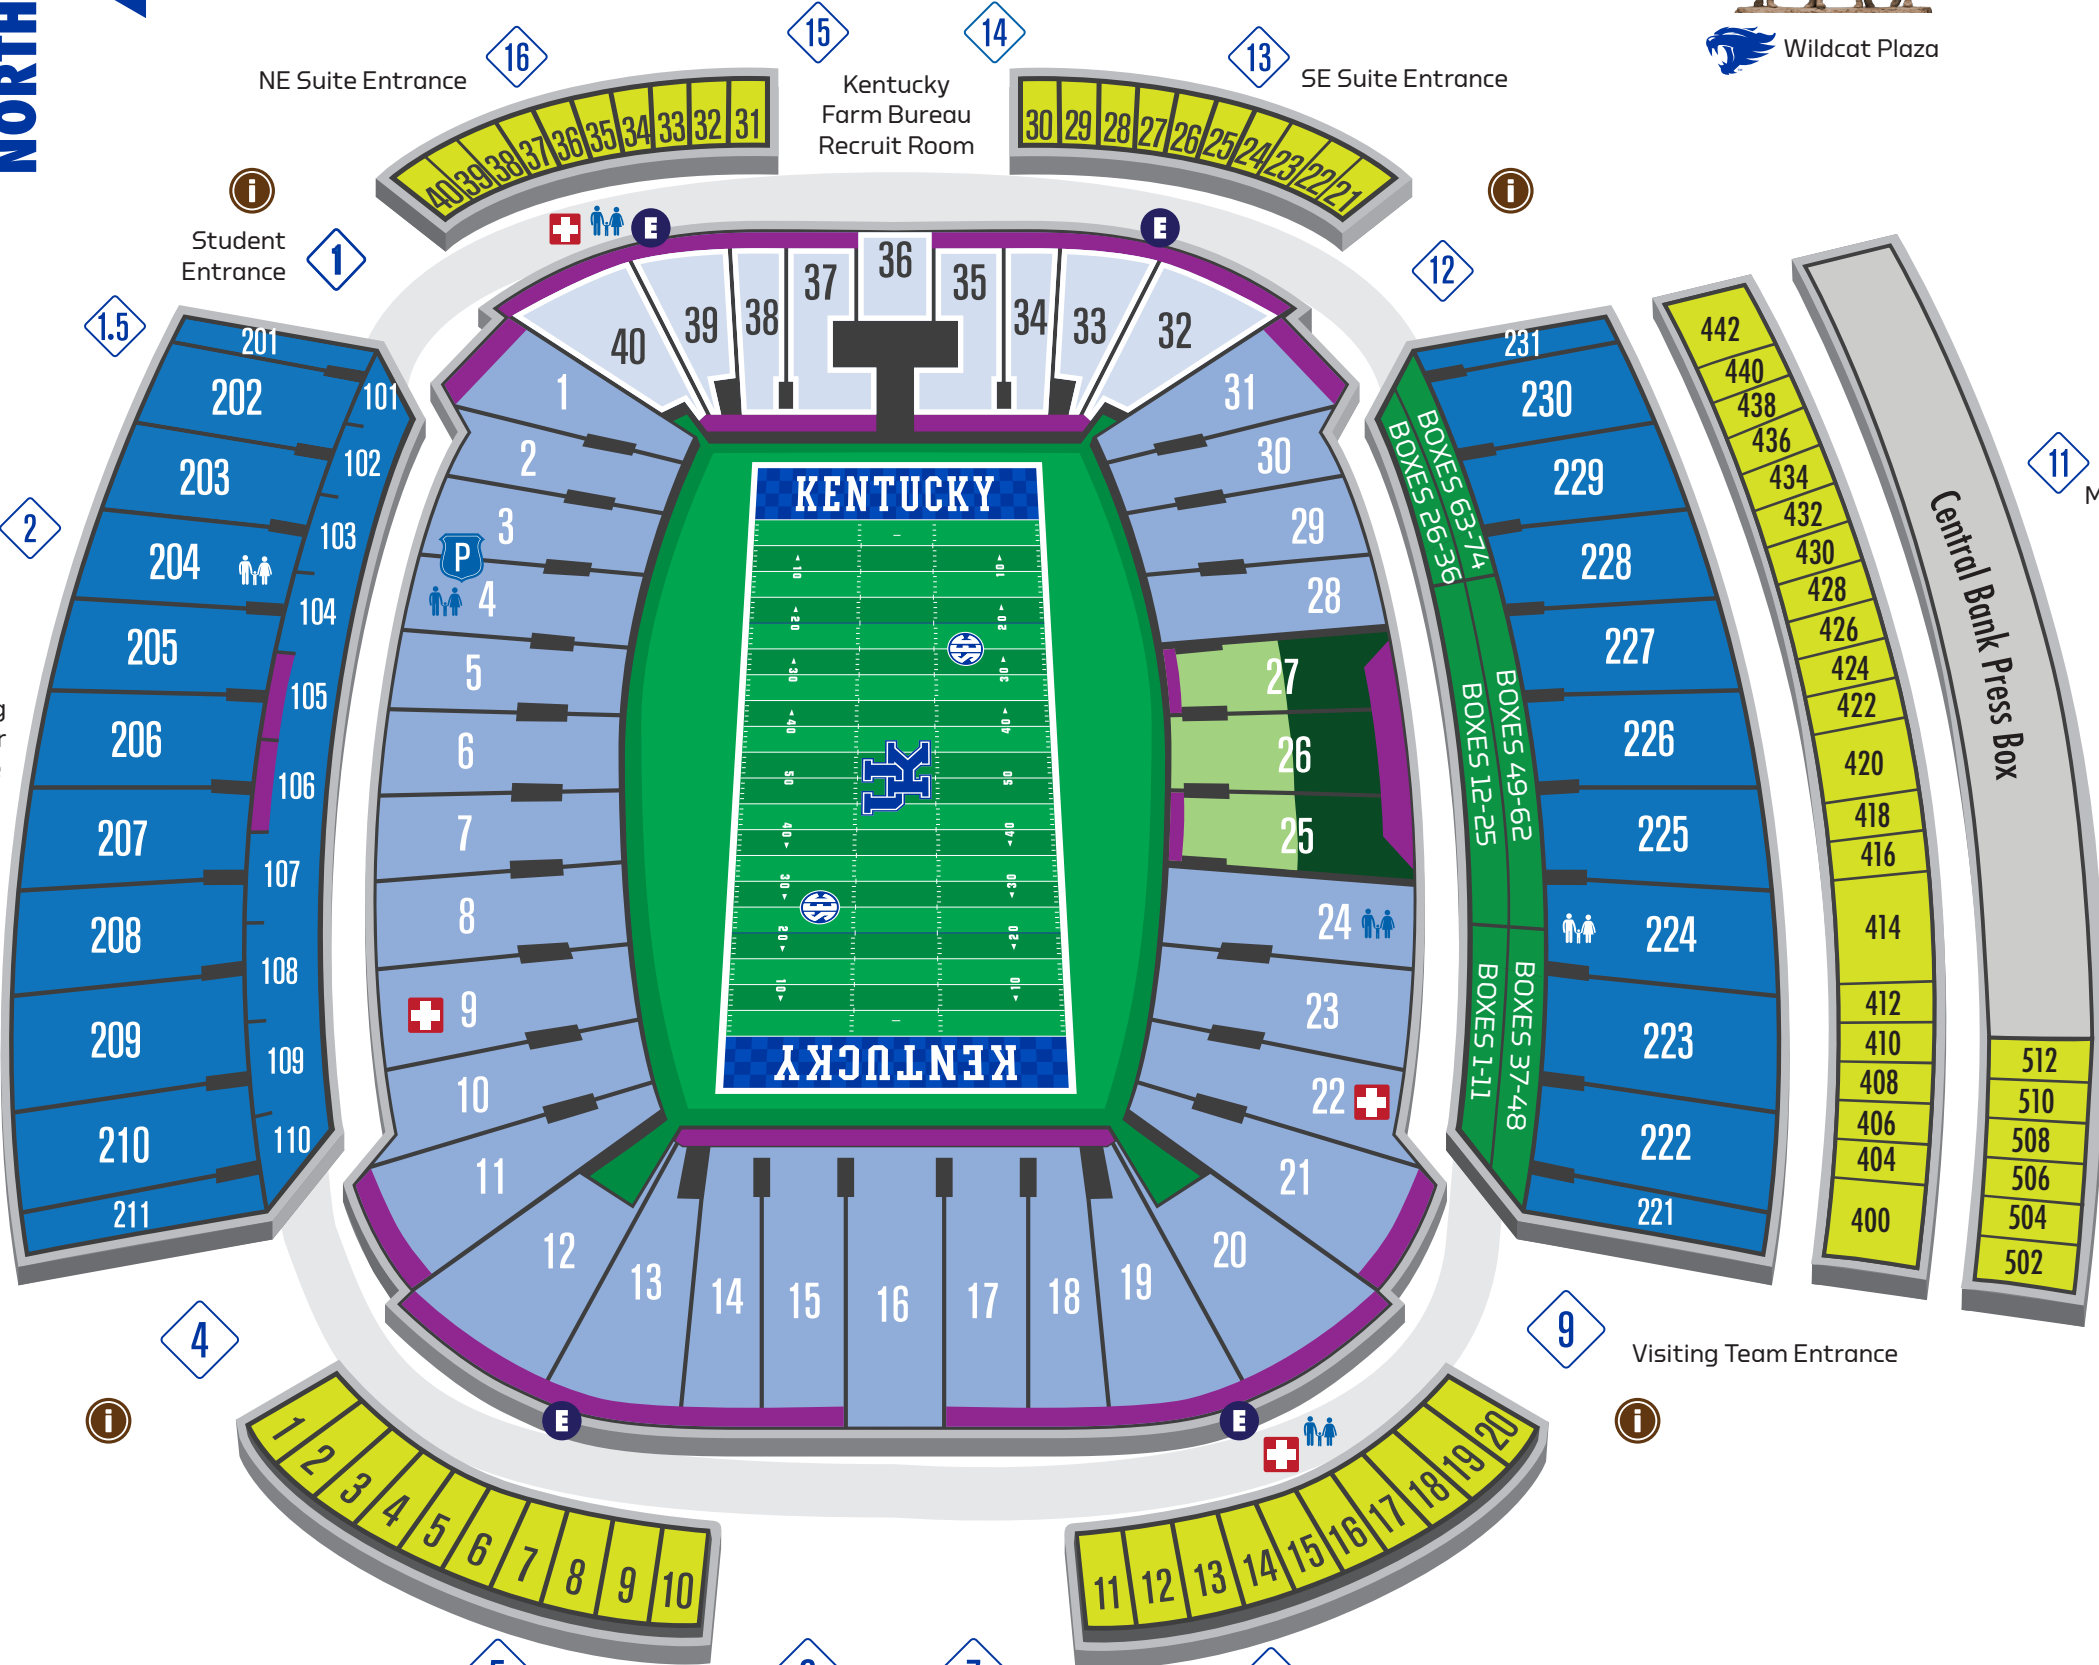

NUTTER FIELD HOUSE

SEATING

- LOWER SEATING
- UPPER SEATING
- SUITES
- CENTRAL BANK CLUB
- LONGSHIP CLUB
- LEXUS LOGE
- STUDENTS
- DISABLED SEATING

Kroger Tailgate

UK Team Cat Walk

NE Suite Entrance

Kentucky Farm Bureau Recruit Room

SE Suite Entrance

Student Entrance

Media Entrance

RUBICON GREEN LOT

UK & Visiting Team Player Guest Entrance

Media Entrance

Commonwealth Tower Lobby

BLUE LOT

Big Blue Zone

Visiting Team Entrance

Central Bank Pass Box

President's Pavilion

NW Suite Entrance

SW Suite Entrance

RED LOT

LEGEND		
Guest Services & Mobile Help	First Aid	Family Restroom
Elevators	Police Assistance / Lost & Found	Gate Number