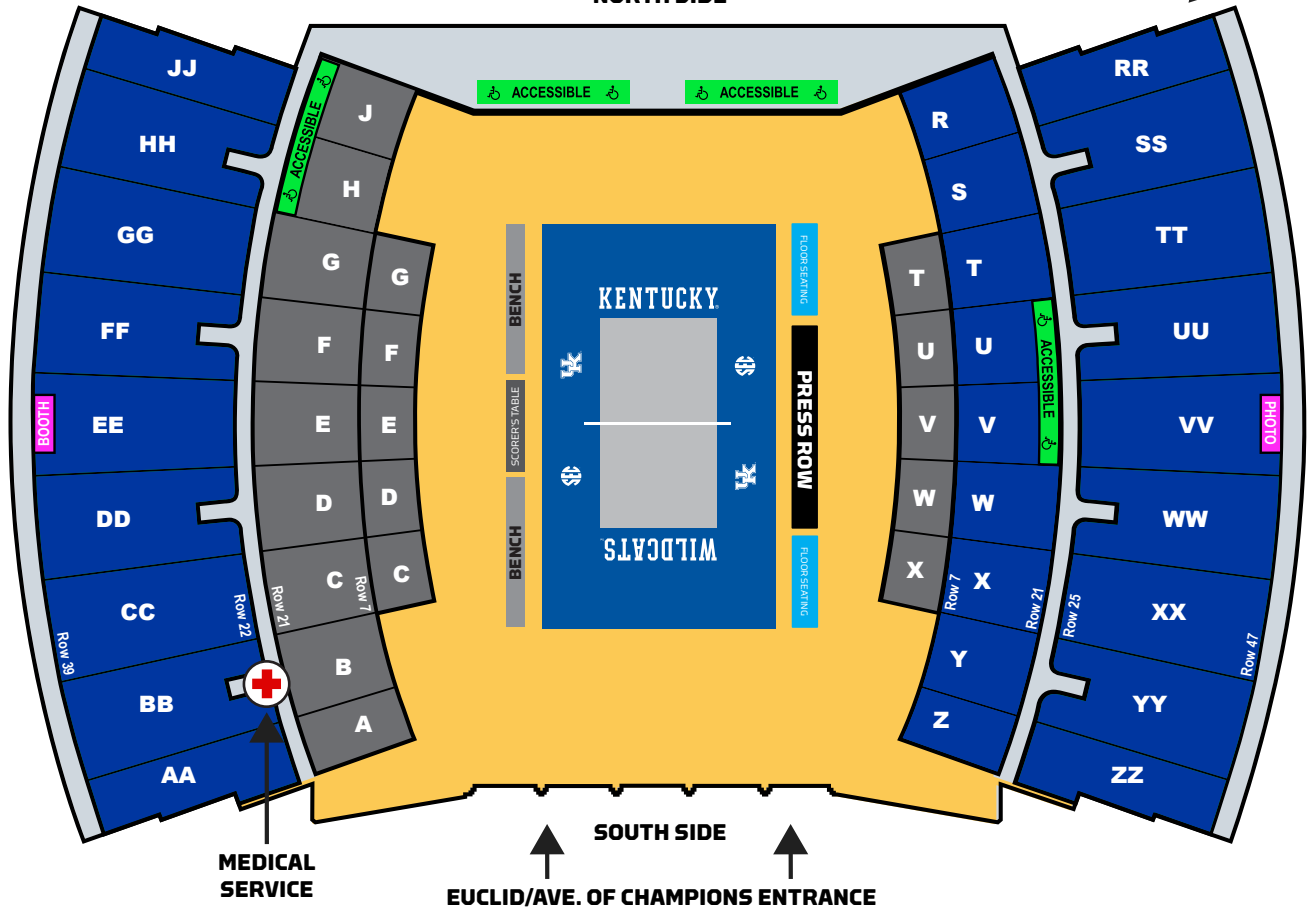

## VOLLEYBALL

LEXINGTON AVE.  
ENTRANCE

ROSE ST.  
ENTRANCE

TICKET OFFICE

NORTH SIDE

WEST SIDE

EAST SIDE

FLOOR SEATING

RESERVED CHAIRBACKS

GENERAL ADMISSION