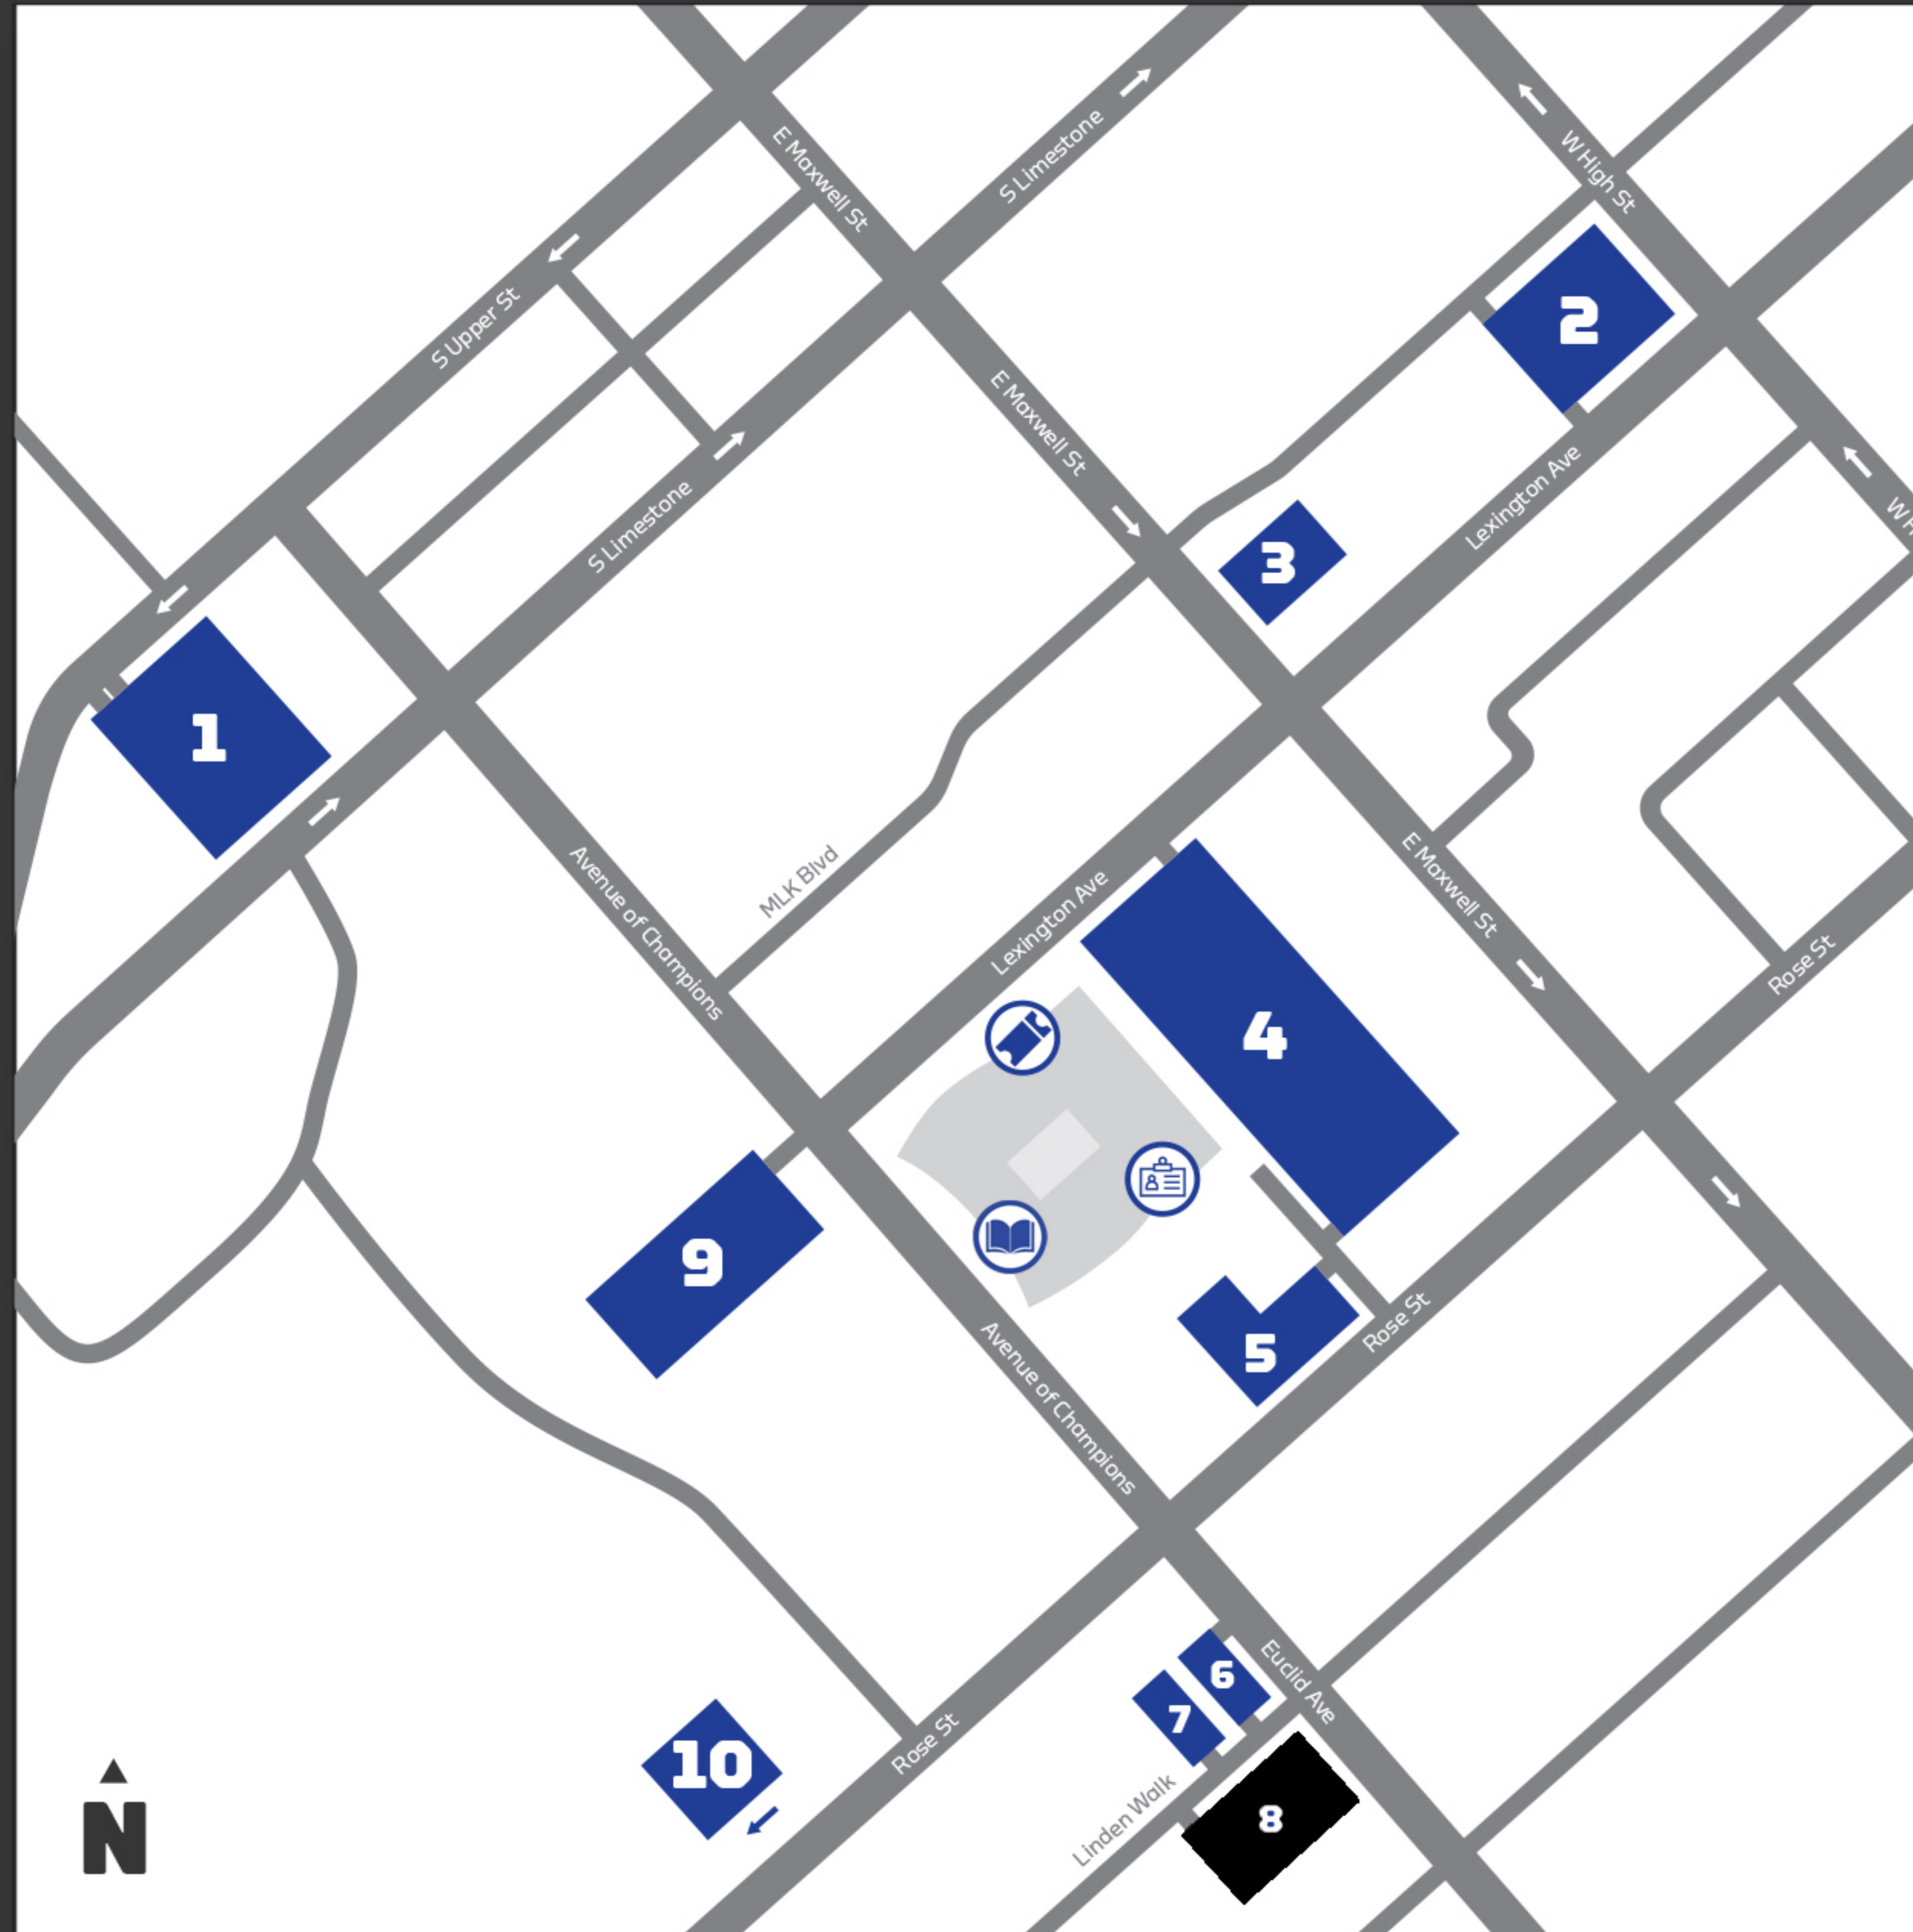

UK | MEMORIAL COLISEUM EVENT PARKING MAP

WOMEN'S BASKETBALL

ukathletics.com /GameDay

- 1** The Cornerstone Garage
- 2** High Street Lot
- 3** E Maxwell Lot
- 4** Joe Craft Center Lot
- 5** College View Lot
- 6** Alumni Center Lot
- 7** Career Center Lot
- 8** Linden Walk Lot
- 9** Gatton Student Center Lot
- 10** Parking Structure 2 (PS2)

- 4** Primary use is for limited mobility/handicap parking. Used for general public as capacity allows.
- 8** Reserved parking. Available for public use 30 minutes prior to game time.
- 9** Hourly pay-to-park option. Availability based on the Gatton Student Center event schedule.