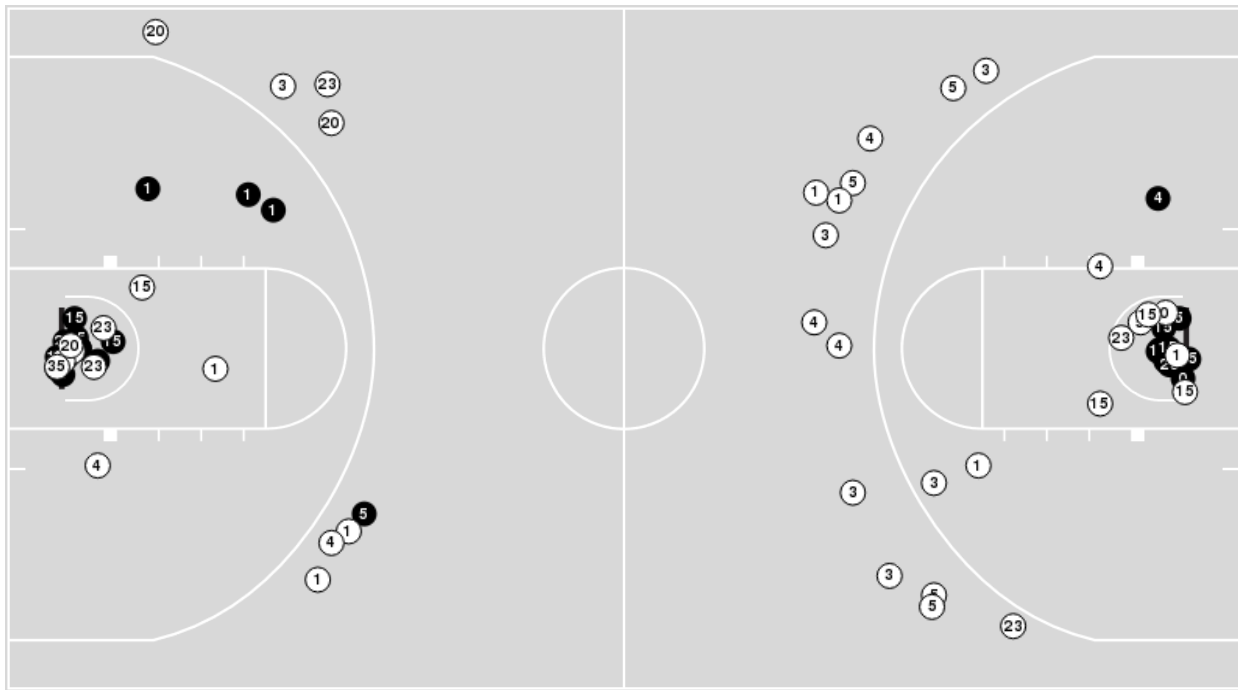

Officials: Tony Greene, Mike Nance, K.B. Burdett Jr.

Players => 0, 1, 2, 3, 4, 5, 10, 11, 12, 15, 20, 22, 23, 24, 25, 31, 32, 35FG Types=>AllResults=>All

Texas A&M

All Field Goals