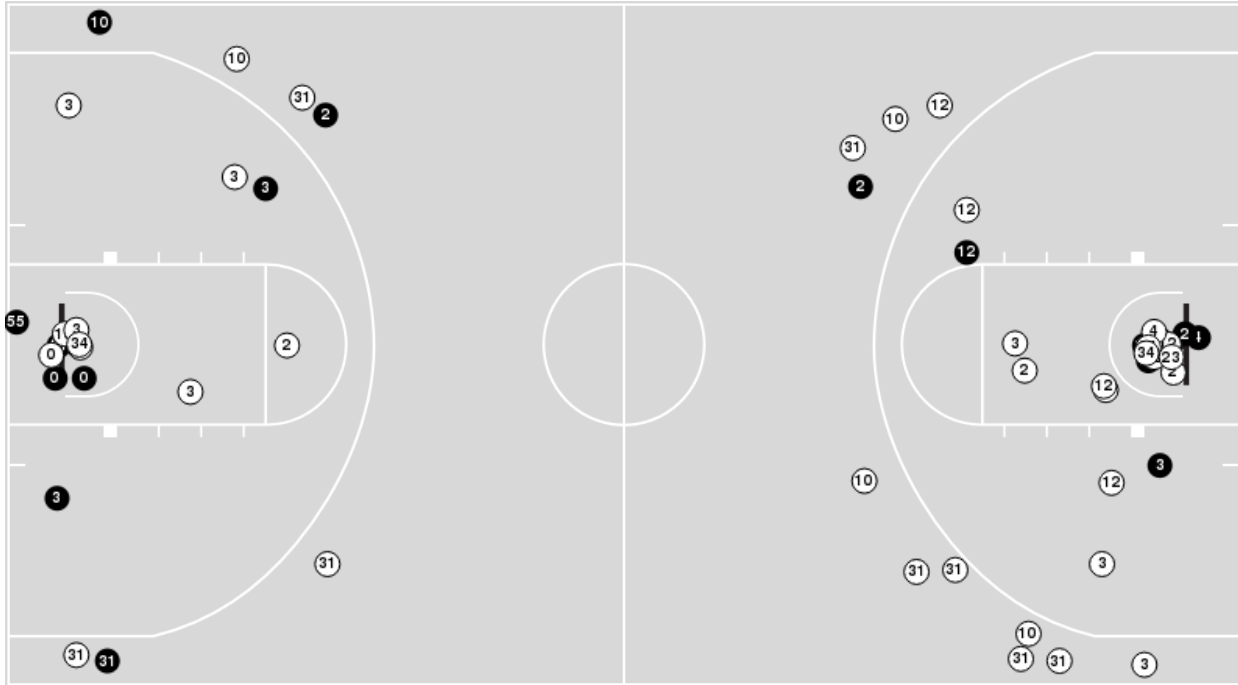

Officials: Tony Greene, Mike Nance, K.B. Burdett Jr.

Players => 0, 1, 2, 3, 4, 10, 11, 12, 14, 20, 21, 23, 25, 31, 34, 55FG Types=>AllResults=>All

Kentucky

All Field Goals