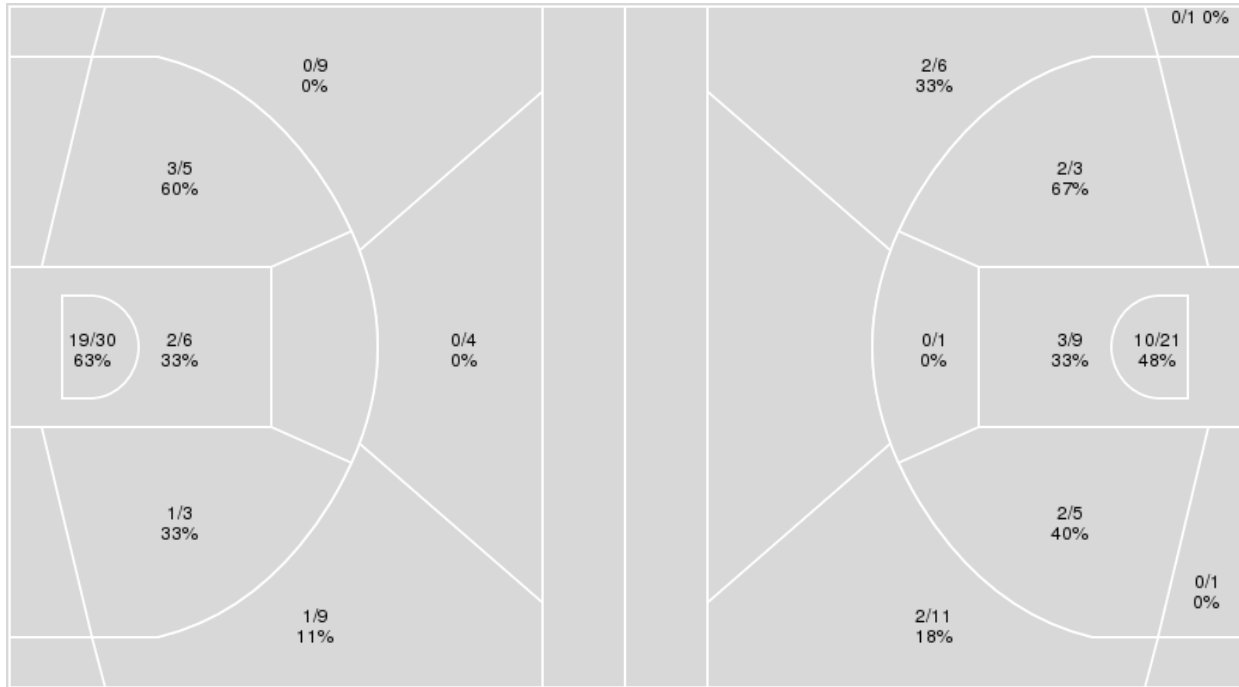

Officials: Tony Greene, Mike Nance, K.B. Burdett Jr.

{ Players => 0, 1, 2, 3, 4, 5, 10, 11, 12, 15, 20, 22, 23, 24, 25, 31, 32, 35; } FG Types => All; Results => All;

{ Players => 0, 1, 2, 3, 4, 10, 11, 12, 14, 20, 21, 23, 25, 31, 34, 55; } FG Types => All; Results => All;

Texas A&M

Kentucky

Texas A&M	M/A	%
Field Goals	26/66	39
2 Points	25/44	57
3 Points	1/22	5
Free Throws	5/13	38

Kentucky	M/A	%
Field Goals	21/58	36
2 Points	17/40	42
3 Points	4/18	22
Free Throws	18/26	69