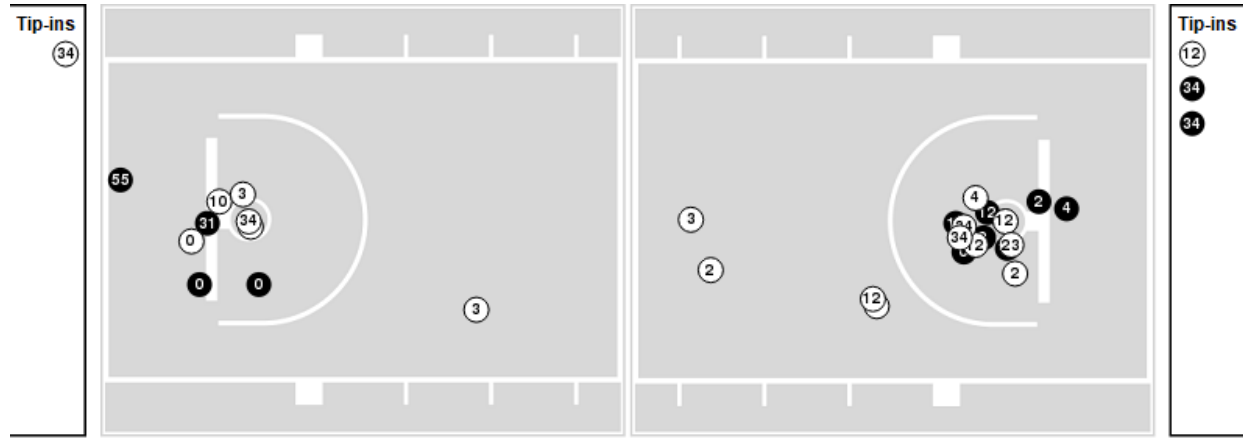

Officials: Tony Greene, Mike Nance, K.B. Burdett Jr.

Players => 0, 1, 2, 3, 4, 10, 11, 12, 14, 20, 21, 23, 25, 31, 34, 55FG Types=>AllResults=>All

Kentucky

All Field Goals

Blow Up Chart

● Made ○ Missed N - Player Number