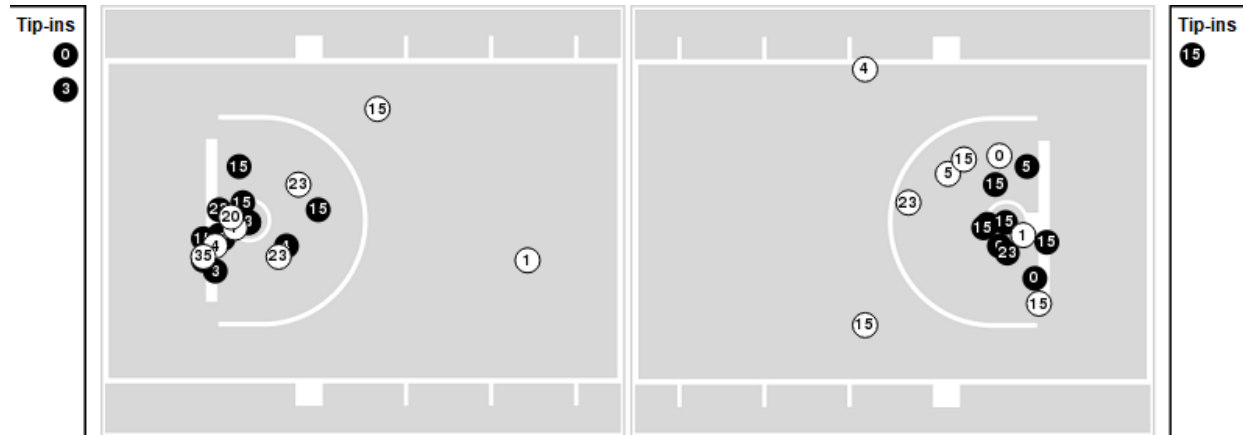

Blow Up Chart

● Made ○ Missed N - Player Number

Texas A&M	M/A	%
Field Goals	26/66	39
2 Points	25/44	57
3 Points	1/22	5
Free Throws	5/13	38

Texas A&M	M/A	%
Points in the Paint	42 (21 / 36)	58
Fast Break Points	16 (10/11)	91
Second Chance Points	11 (6/14)	43
Effective FG%	40