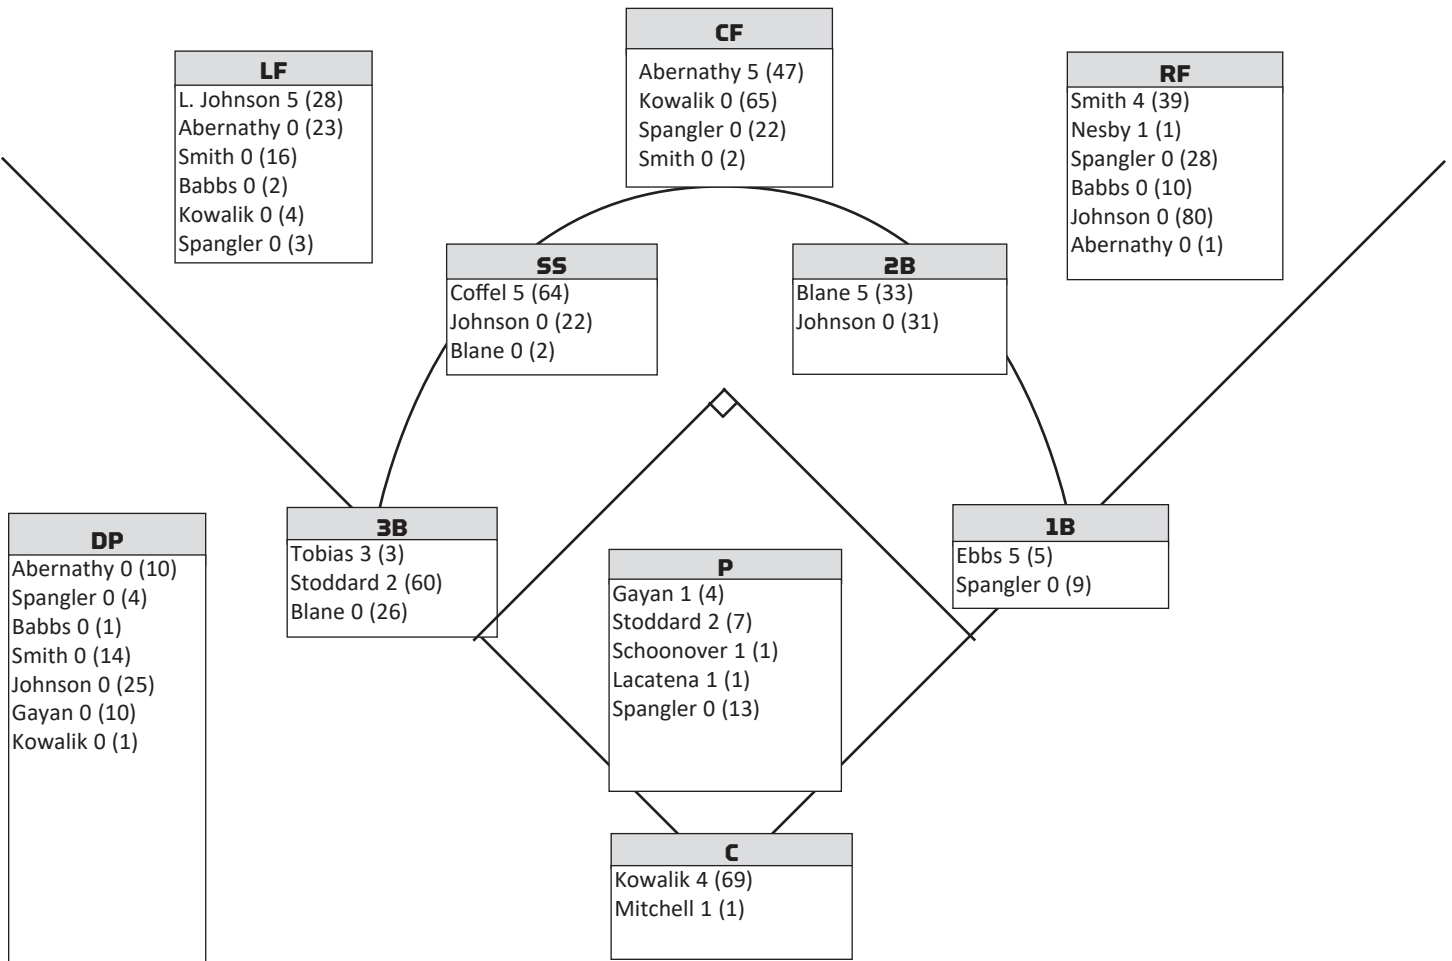

2022 STARTS BY BATTING ORDER

Player	1	2	3	4	5	6	7	8	9
Renee Abernathy	.	.	.	1	4	.	.	.	.
Jaci Babbs	.	.	.	.	.	.	.	.	.
Emmy Blane	.	.	.	.	1	2	.	2	.
Emma Boitnott	.	.	.	.	.	.	.	.	.
Erin Coffel	.	.	1	4	.	.	.	.	.
Taylor Ebbs	.	.	.	.	.	1	4	.	.
Ella Emmert	.	.	.	.	.	.	.	.	.
Victoria Fragoso	.	.	.	.	.	.	.	.	.
Izzy Harrison	.	.	.	.	.	.	.	.	.
Meeko Harrison	.	.	.	.	.	.	.	.	.
Lauren Johnson	.	1	4	.	.	.	.	.	.
Kayla Kowalik	5	.	.	.	.	.	.	.	.
Alexia Lacatena	.	.	.	.	.	.	.	1	.
Hallie Mitchell	.	.	.	.	.	.	.	.	.
Vanessa Nesby	.	.	.	.	.	.	.	.	1
Stephanie Schoonover	.	.	.	.	.	.	.	.	.
Rylea Smith	.	3	.	.	.	.	.	.	2
Tatum Spangler	.	.	.	.	.	.	1	.	.
Miranda Stoddard	.	.	.	.	.	.	.	2	1
Kennedy Sullivan	.	.	.	.	.	2	.	.	.
Erica Thulen	.	.	.	.	.	.	.	.	.
Margaret Tobias	.	1	.	.	.	.	.	.	1

STARTS BY POSITION IN 2022 (CAREER)