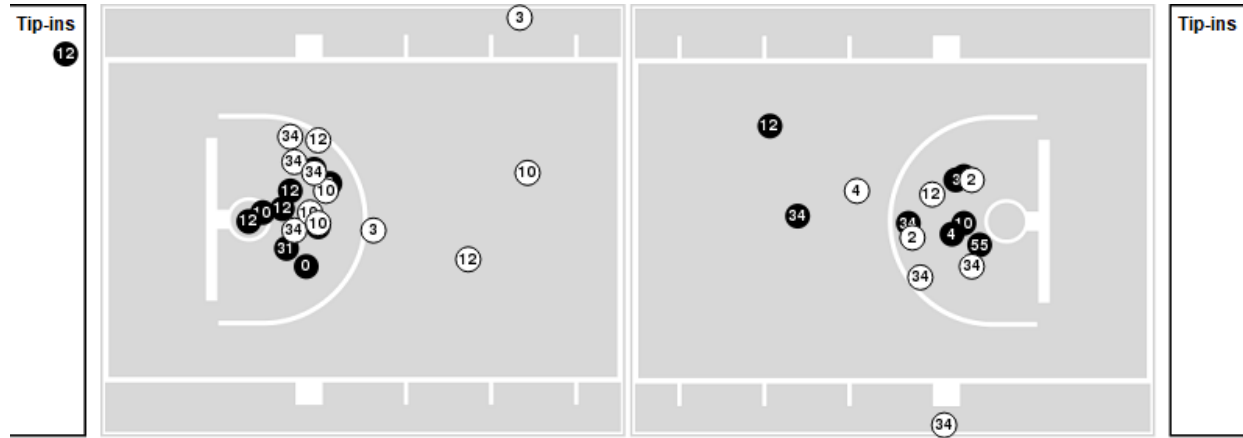

Blow Up Chart

● Made   ○ Missed   N - Player Number

Kentucky	M/A	%
Field Goals	24/60	40
2 Points	20/49	41
3 Points	4/11	36
Free Throws	14/19	74

Kentucky	M/A	%
Points in the Paint	34 (17 / 34)	50
Fast Break Points	16 (8/8)	100
Second Chance Points	13 (7/12)	58
Effective FG%	43