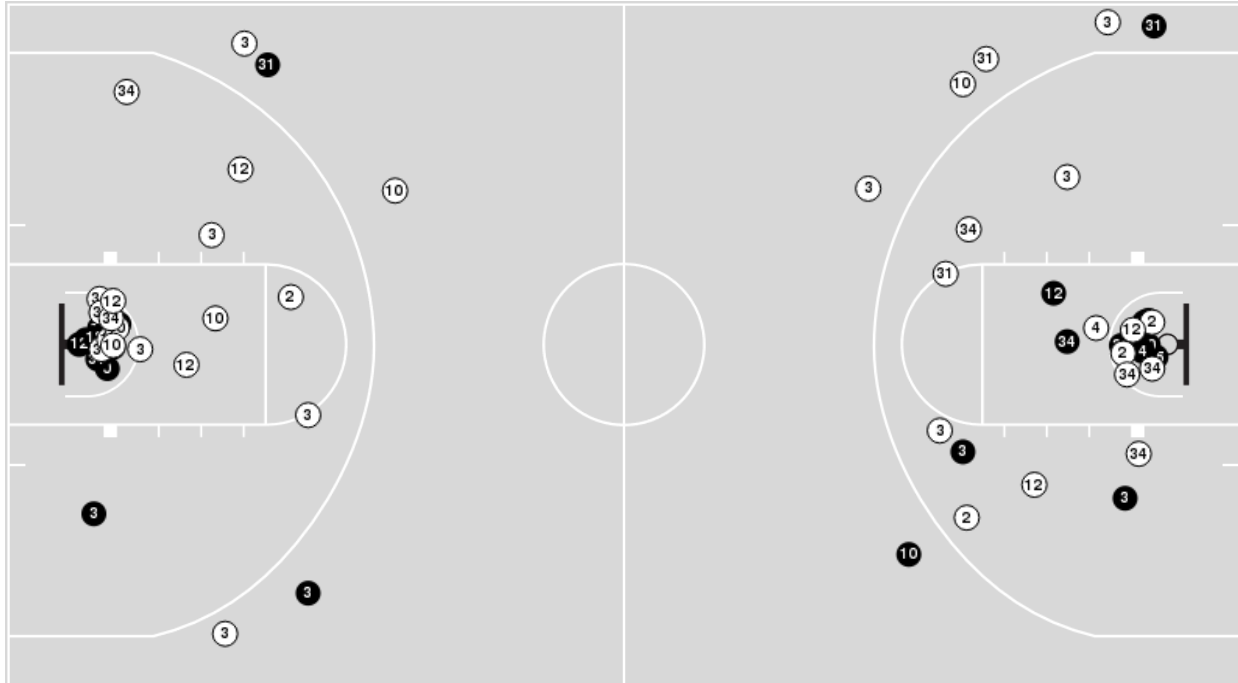

Players => AllFG Types=>AllResults=>All
Kentucky

All Field Goals