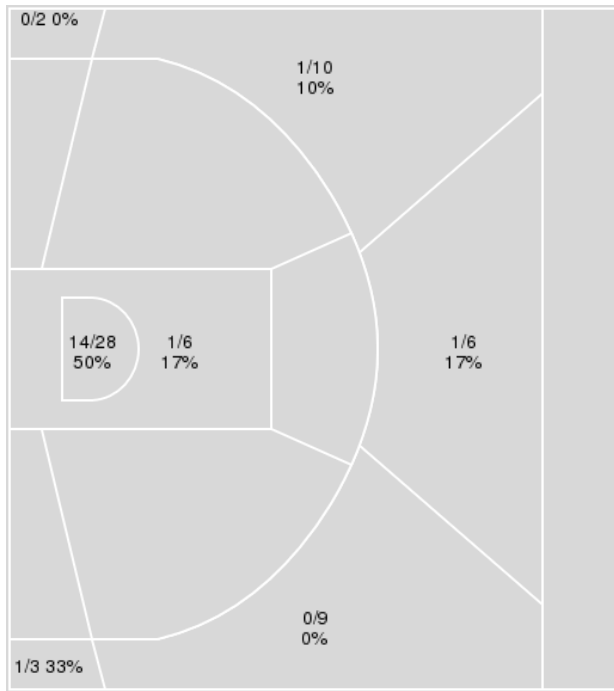

Officials: Joe Lindsay, Byron Jarrett, Mike Nance

{ Players => 0, 1, 2, 3, 4, 5, 10, 12, 13, 14, 15, 21, 22, 24, 25, 30, 33, 35; } FG Types => All; Results => All;

Alabama