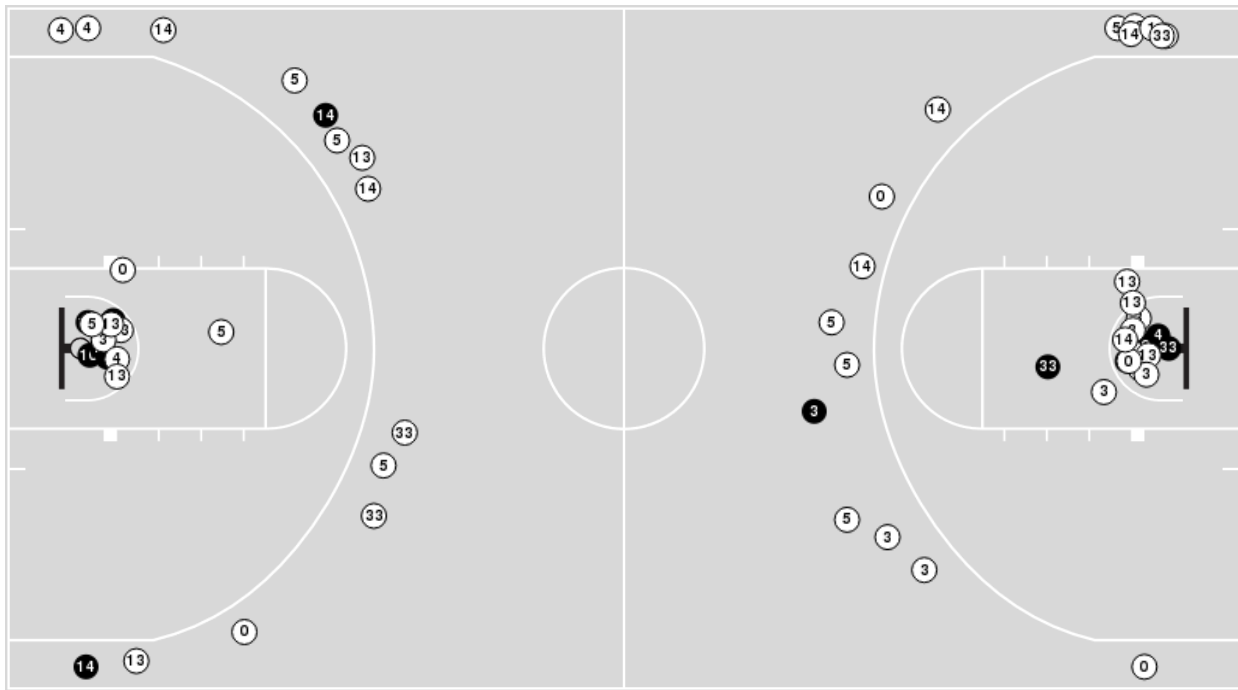

Officials: Joe Lindsay, Byron Jarrett, Mike Nance

Players => 0, 1, 2, 3, 4, 5, 10, 12, 13, 14, 15, 21, 22, 24, 25, 30, 33, 35FG Types=>AllResults=>All

Alabama

All Field Goals