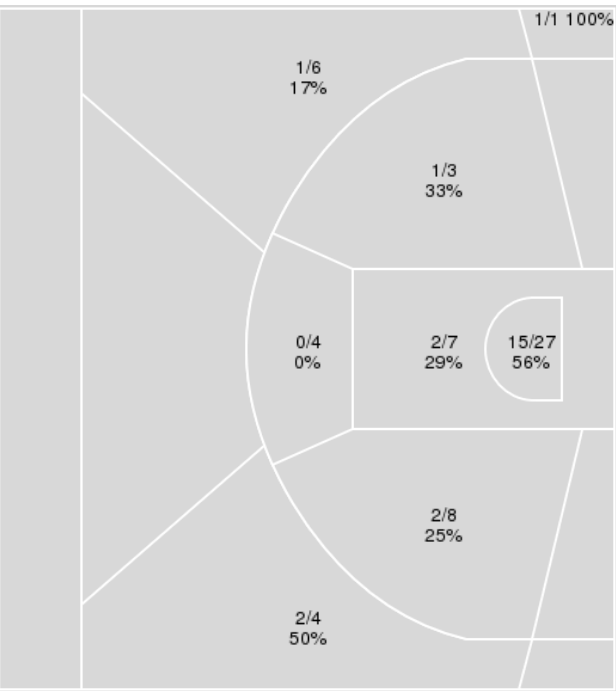

Kentucky

Alabama	M/A	%
Field Goals	18/64	28
2 Points	15/34	44
3 Points	3/30	10
Free Throws	16/24	67

Kentucky	M/A	%
Field Goals	24/60	40
2 Points	20/49	41
3 Points	4/11	36
Free Throws	14/19	74