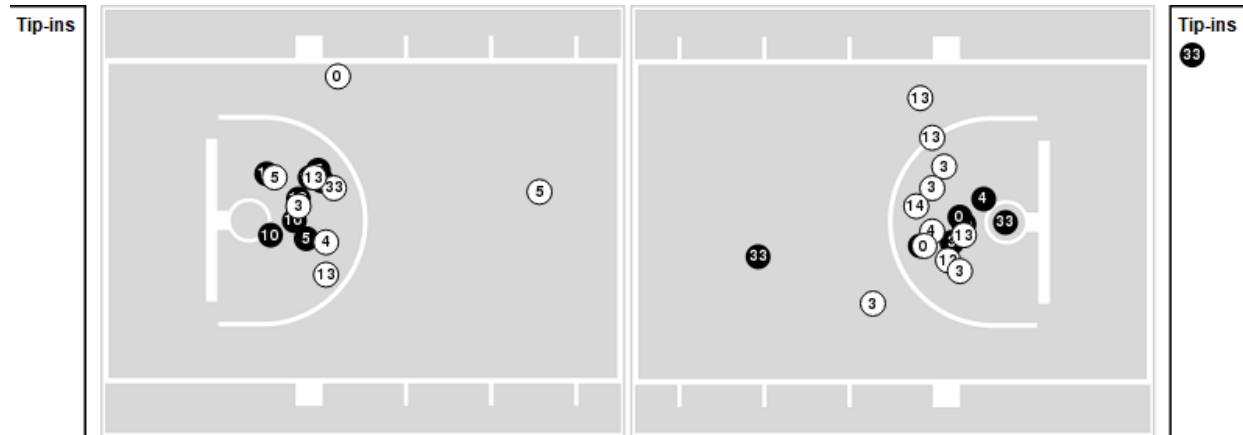

Blow Up Chart

● Made ○ Missed N - Player Number

Alabama	M/A	%
Field Goals	18/64	28
2 Points	15/34	44
3 Points	3/30	10
Free Throws	16/24	67

Alabama	M/A	%
Points in the Paint	30 (15 / 34)	44
Fast Break Points	4 (3/3)	100
Second Chance Points	16 (8/16)	50
Effective FG%	30