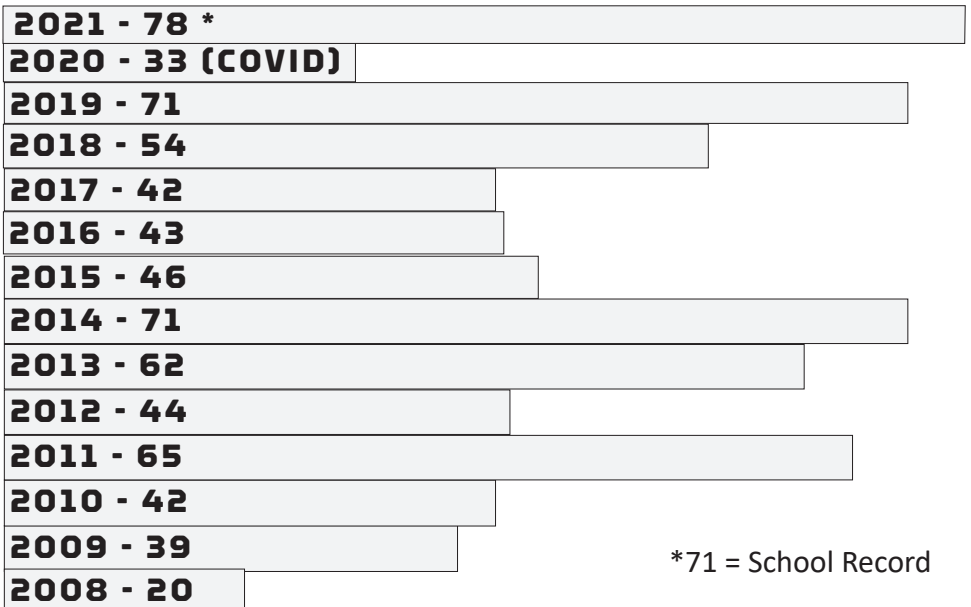

*=School Record of SEC series won in single season

KENTUCKY HOME RUN TRACKER UNDER COACH KRISTINE HIMES

*71 = School Record