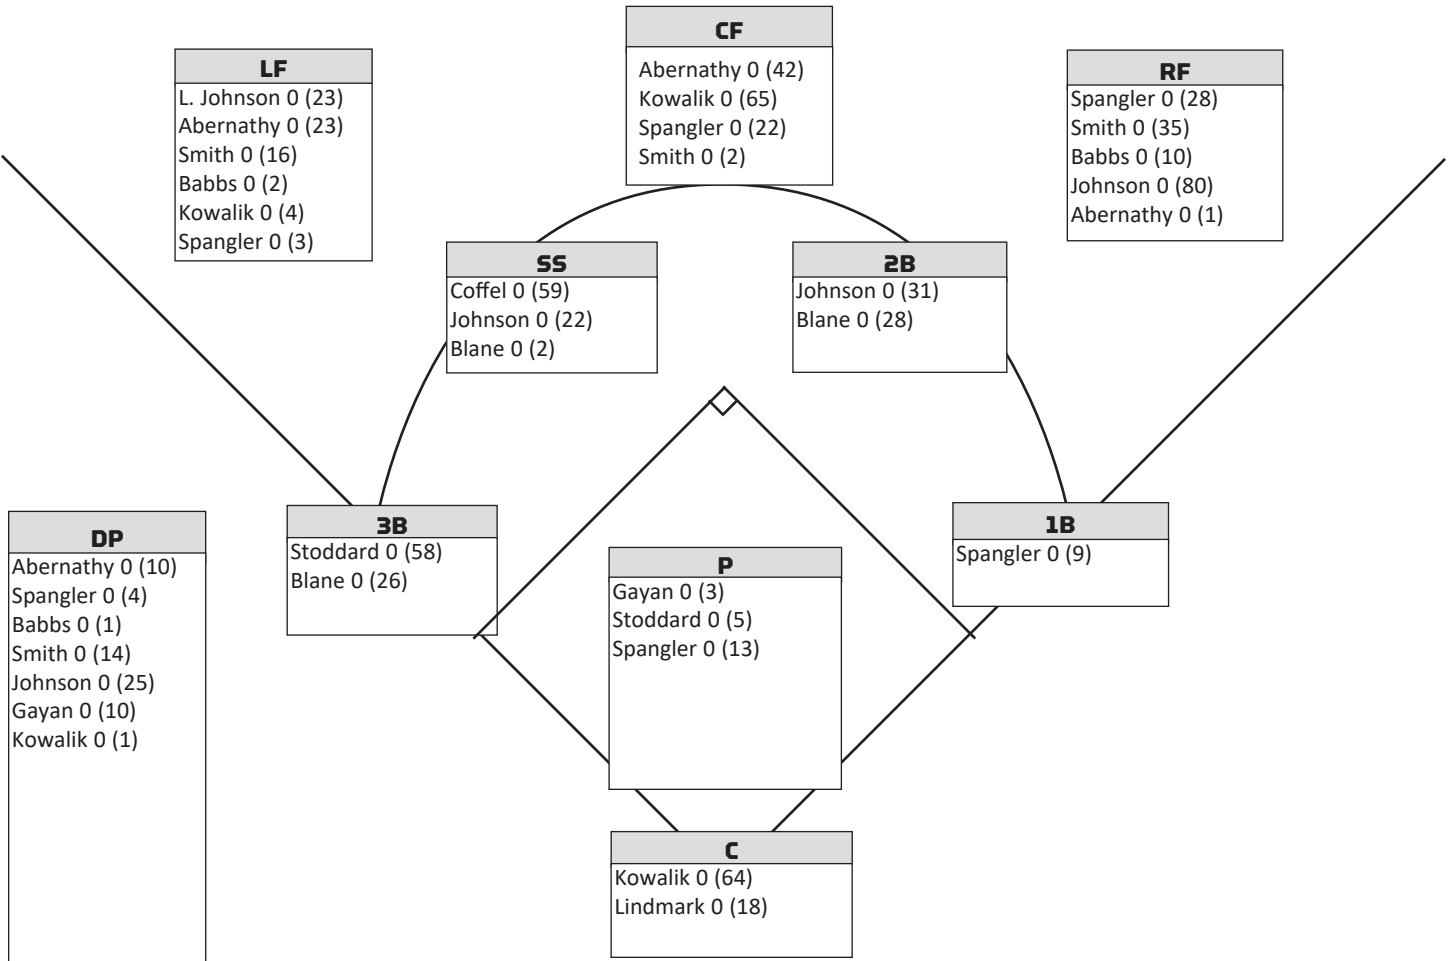

2021 STARTS BY BATTING ORDER

Player	1	2	3	4	5	6	7	8	9
Renee Abernathy	.	.	.	.	.	.	.	.	.
Jaci Babbs	.	.	.	.	.	.	.	.	.
Emmy Blane	.	.	.	.	.	.	.	.	.
Emma Boitnott	.	.	.	.	.	.	.	.	.
Erin Coffel	.	.	.	.	.	.	.	.	.
Taylor Ebbs	.	.	.	.	.	.	.	.	.
Ella Emmert	.	.	.	.	.	.	.	.	.
Victoria Fragoso	.	.	.	.	.	.	.	.	.
Izzy Harrison	.	.	.	.	.	.	.	.	.
Meeko Harrison	.	.	.	.	.	.	.	.	.
Lauren Johnson	.	.	.	.	.	.	.	.	.
Kayla Kowalik	.	.	.	.	.	.	.	.	.
Alexia Lacatena	.	.	.	.	.	.	.	.	.
Hallie Mitchell	.	.	.	.	.	.	.	.	.
Vanessa Nesby	.	.	.	.	.	.	.	.	.
Stephanie Schoonover	.	.	.	.	.	.	.	.	.
Rylea Smith	.	.	.	.	.	.	.	.	.
Tatum Spangler	.	.	.	.	.	.	.	.	.
Miranda Stoddard	.	.	.	.	.	.	.	.	.
Kennedy Sullivan	.	.	.	.	.	.	.	.	.
Erica Thulen	.	.	.	.	.	.	.	.	.
Margaret Tobias	.	.	.	.	.	.	.	.	.

STARTS BY POSITION IN 2022 (CAREER)