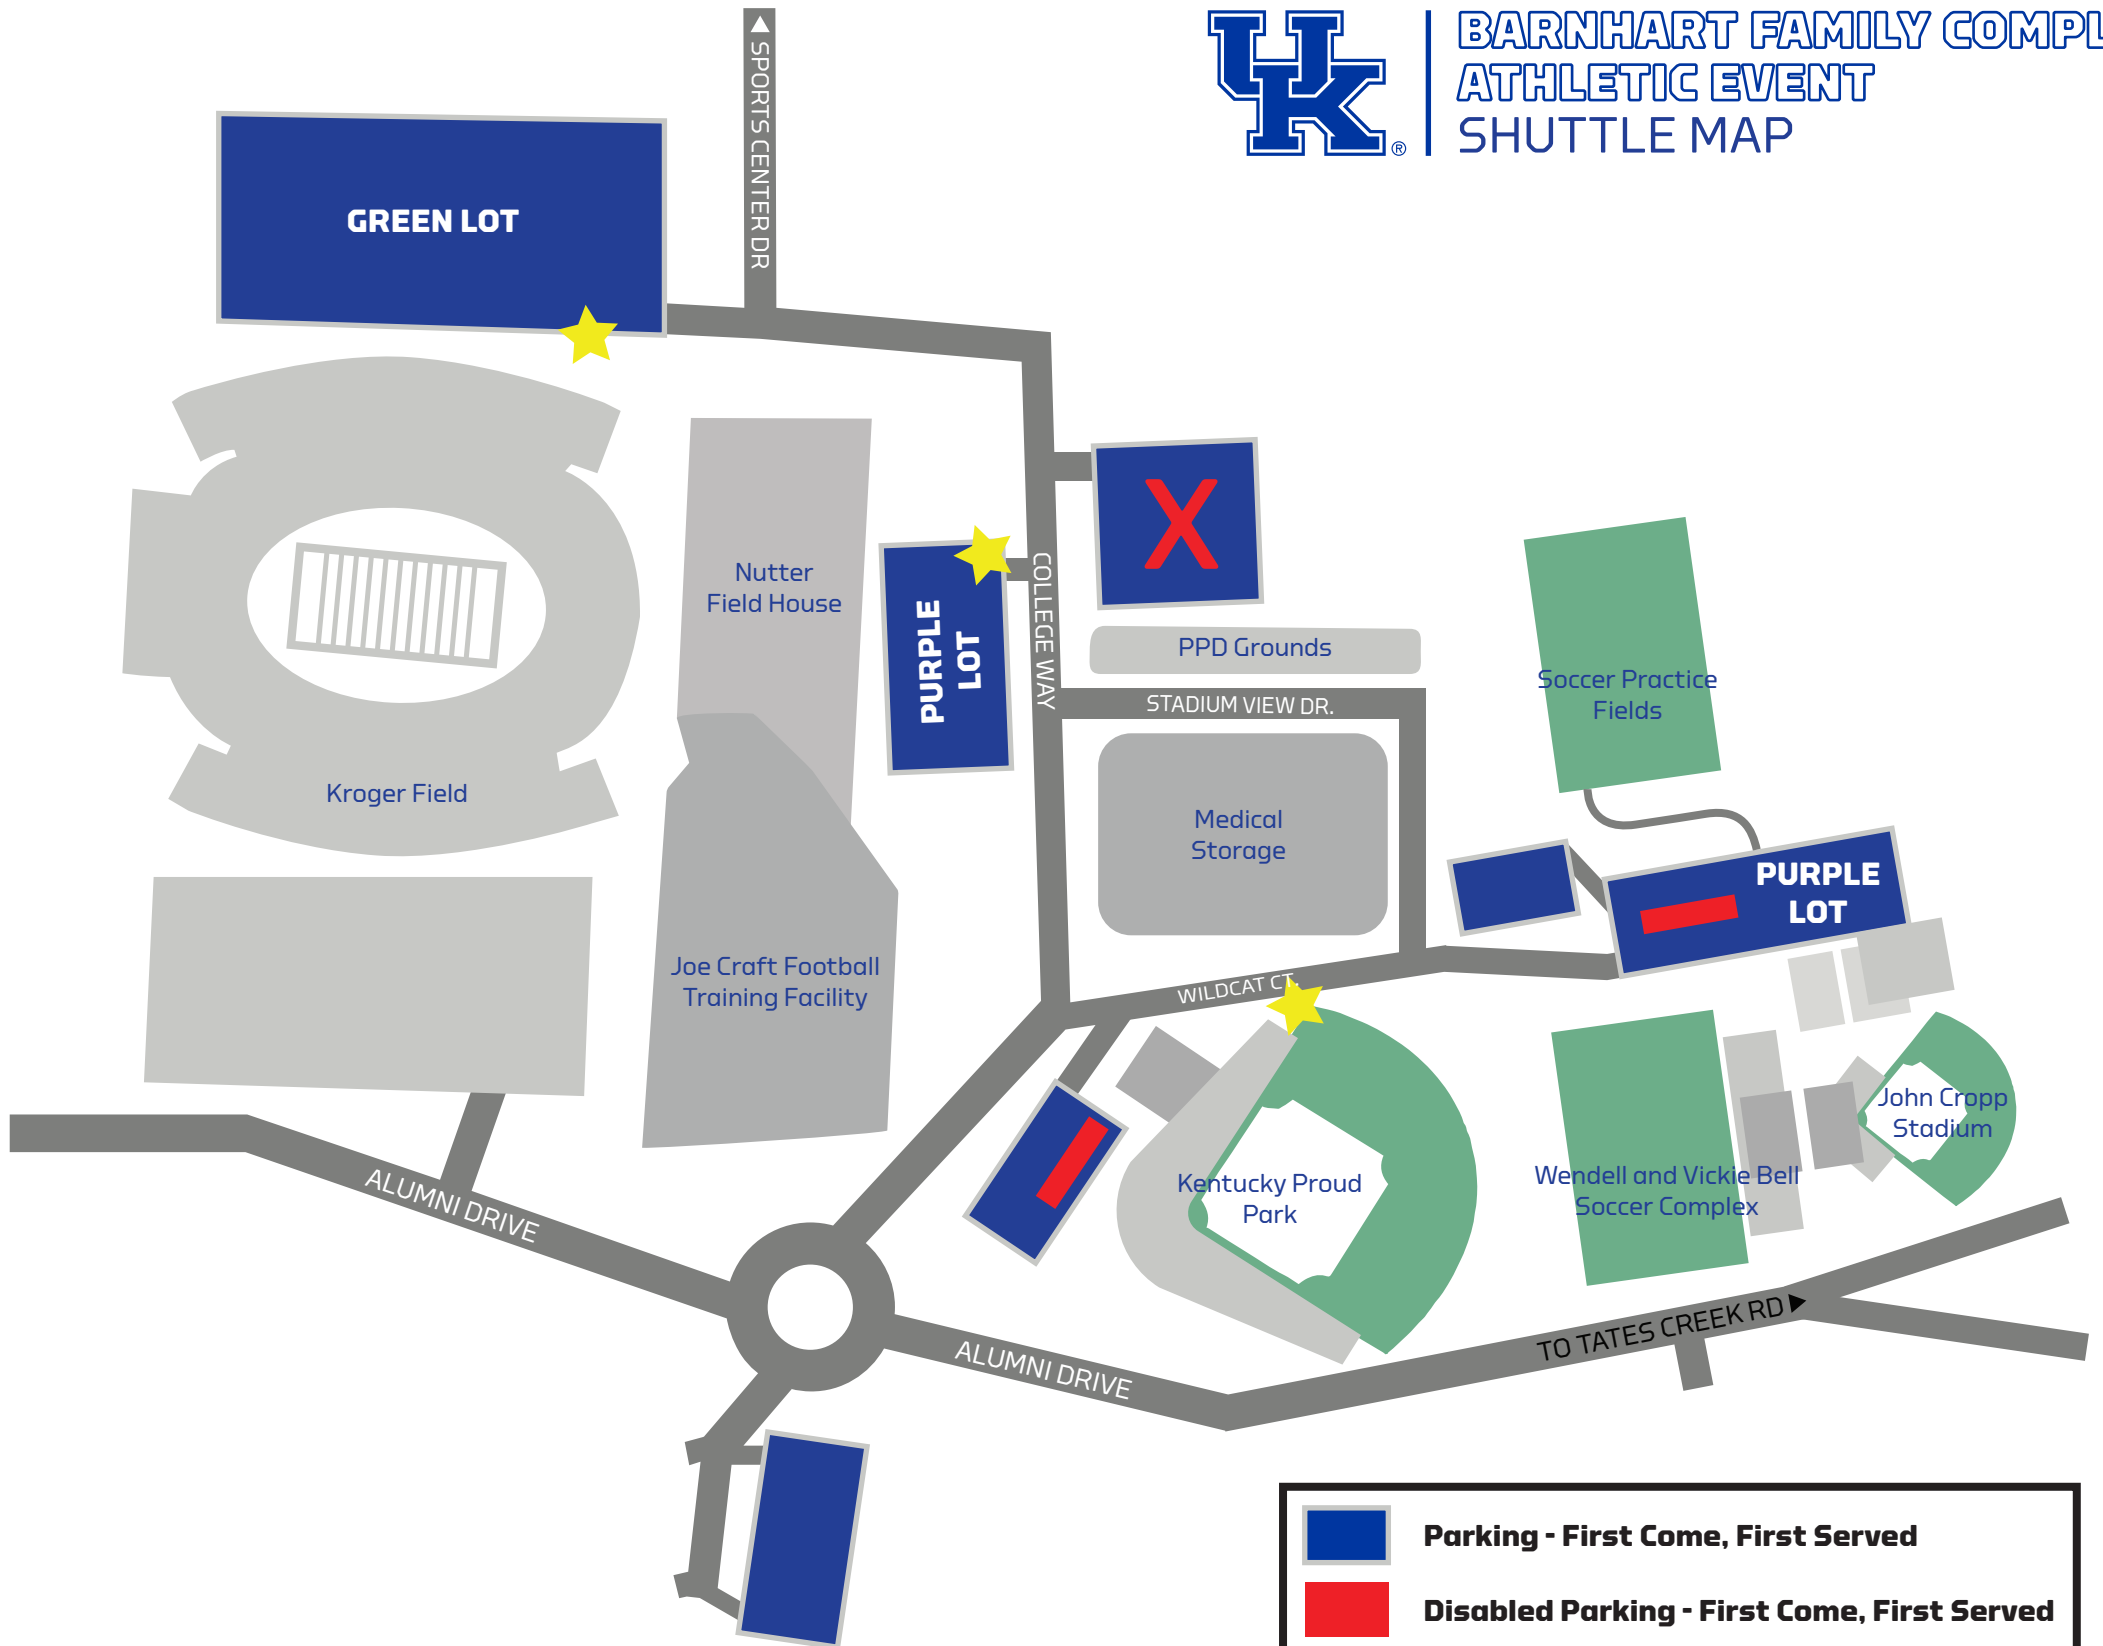

BARNHART FAMILY COMPLEX ATHLETIC EVENT SHUTTLE MAP

	Parking - First Come, First Served
	Disabled Parking - First Come, First Served
	Covid Testing
	Shuttle Drop-Off/Pick-Up Point