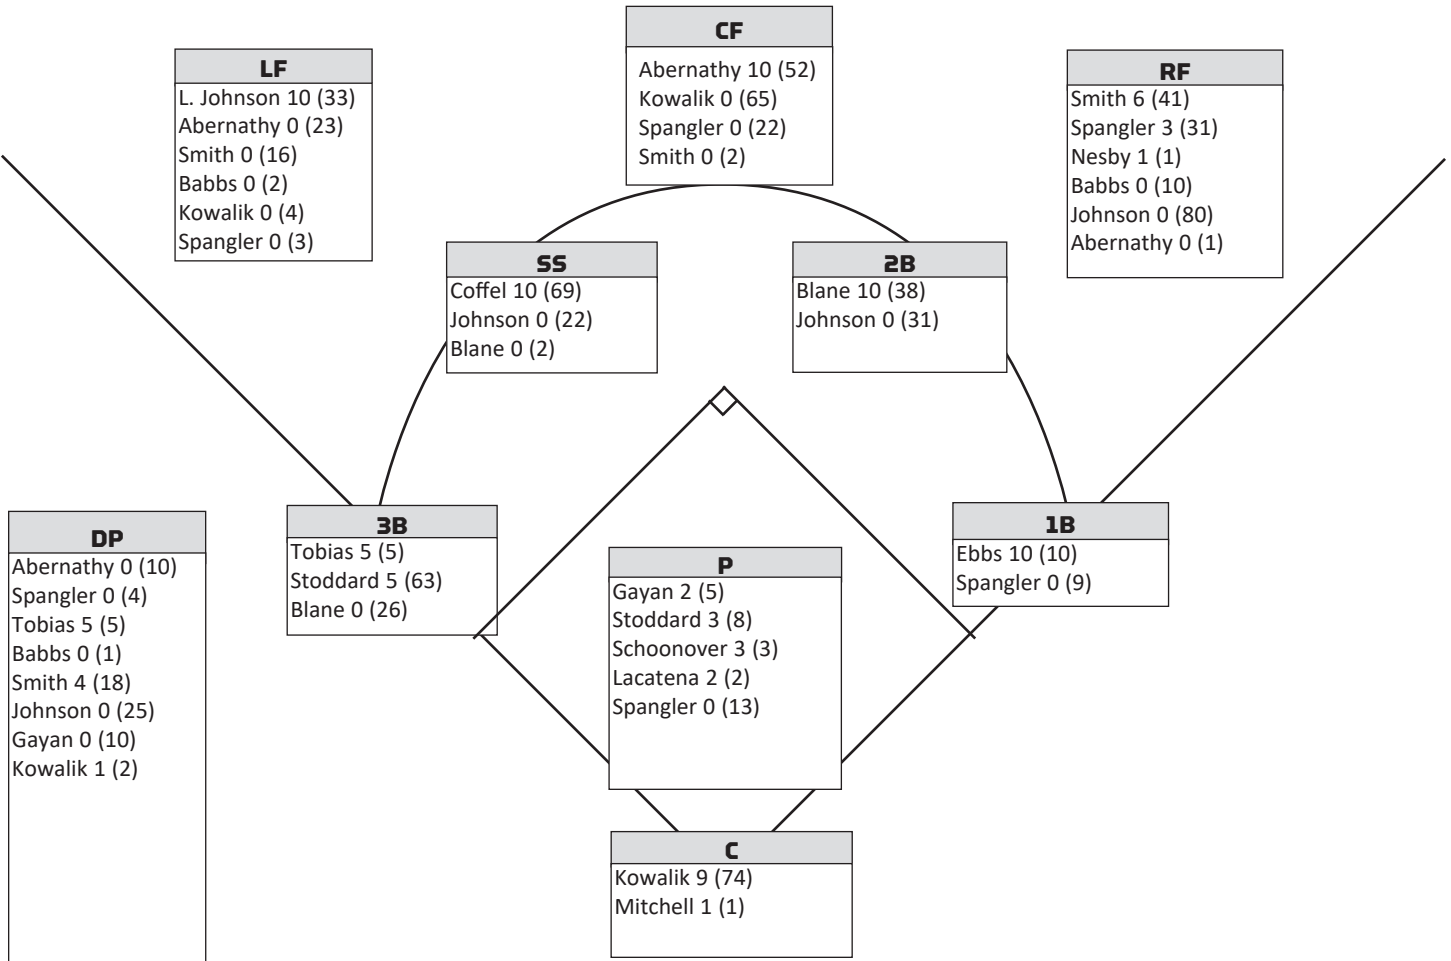

2022 KENTUCKY SOFTBALL | WEEK 3 | FAU TOURNAMENT

2022 STARTS BY BATTING ORDER

Player	1	2	3	4	5	6	7	8	9
Renee Abernathy	.	.	.	1	8	1	.	.	.
Jaci Babbs	.	.	.	.	.	.	.	.	.
Emmy Blane	.	.	.	.	1	6	1	2	.
Emma Boitnott	.	.	.	.	.	.	.	.	.
Erin Coffel	.	.	2	8	.	.	.	.	.
Taylor Ebbs	.	.	.	1	.	1	8	.	.
Ella Emmert	.	.	.	.	.	.	.	.	.
Victoria Fragoso	.	.	.	.	.	.	.	.	.
Izzy Harrison	.	.	.	.	.	.	.	.	.
Meeko Harrison	.	.	.	.	.	.	.	.	.
Lauren Johnson	.	2	8	.	.	.	.	.	.
Kayla Kowalik	10	.	.	.	.	.	.	.	.
Alexia Lacatena	.	.	.	.	.	.	.	1	.
Hallie Mitchell	.	.	.	.	.	.	.	.	.
Vanessa Nesby	.	.	.	.	.	.	.	.	1
Stephanie Schoonover	.	.	.	.	.	.	.	.	.
Rylea Smith	.	7	.	.	.	.	.	.	2
Tatum Spangler	.	.	.	.	.	.	1	.	3
Miranda Stoddard	.	.	.	.	.	.	.	5	2
Kennedy Sullivan	.	.	.	.	1	2	.	2	.
Erica Thulen	.	.	.	.	.	.	.	.	.
Margaret Tobias	.	1	.	.	.	.	.	.	2

STARTS BY POSITION IN 2022 (CAREER)