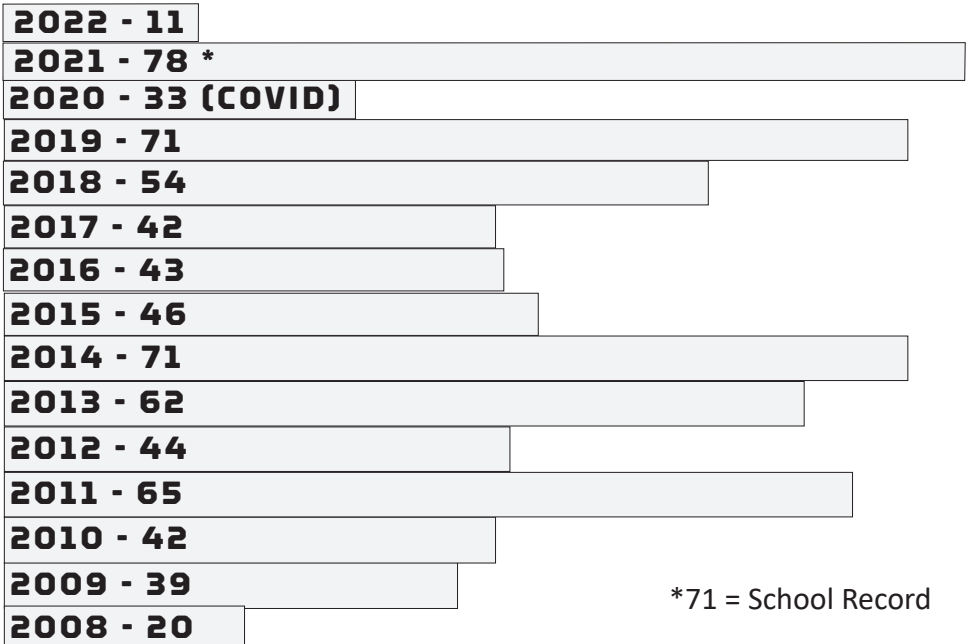

*=School Record of SEC series won in single season

KENTUCKY HOME RUN TRACKER UNDER COACH KRISTINE HIMES

*71 = School Record